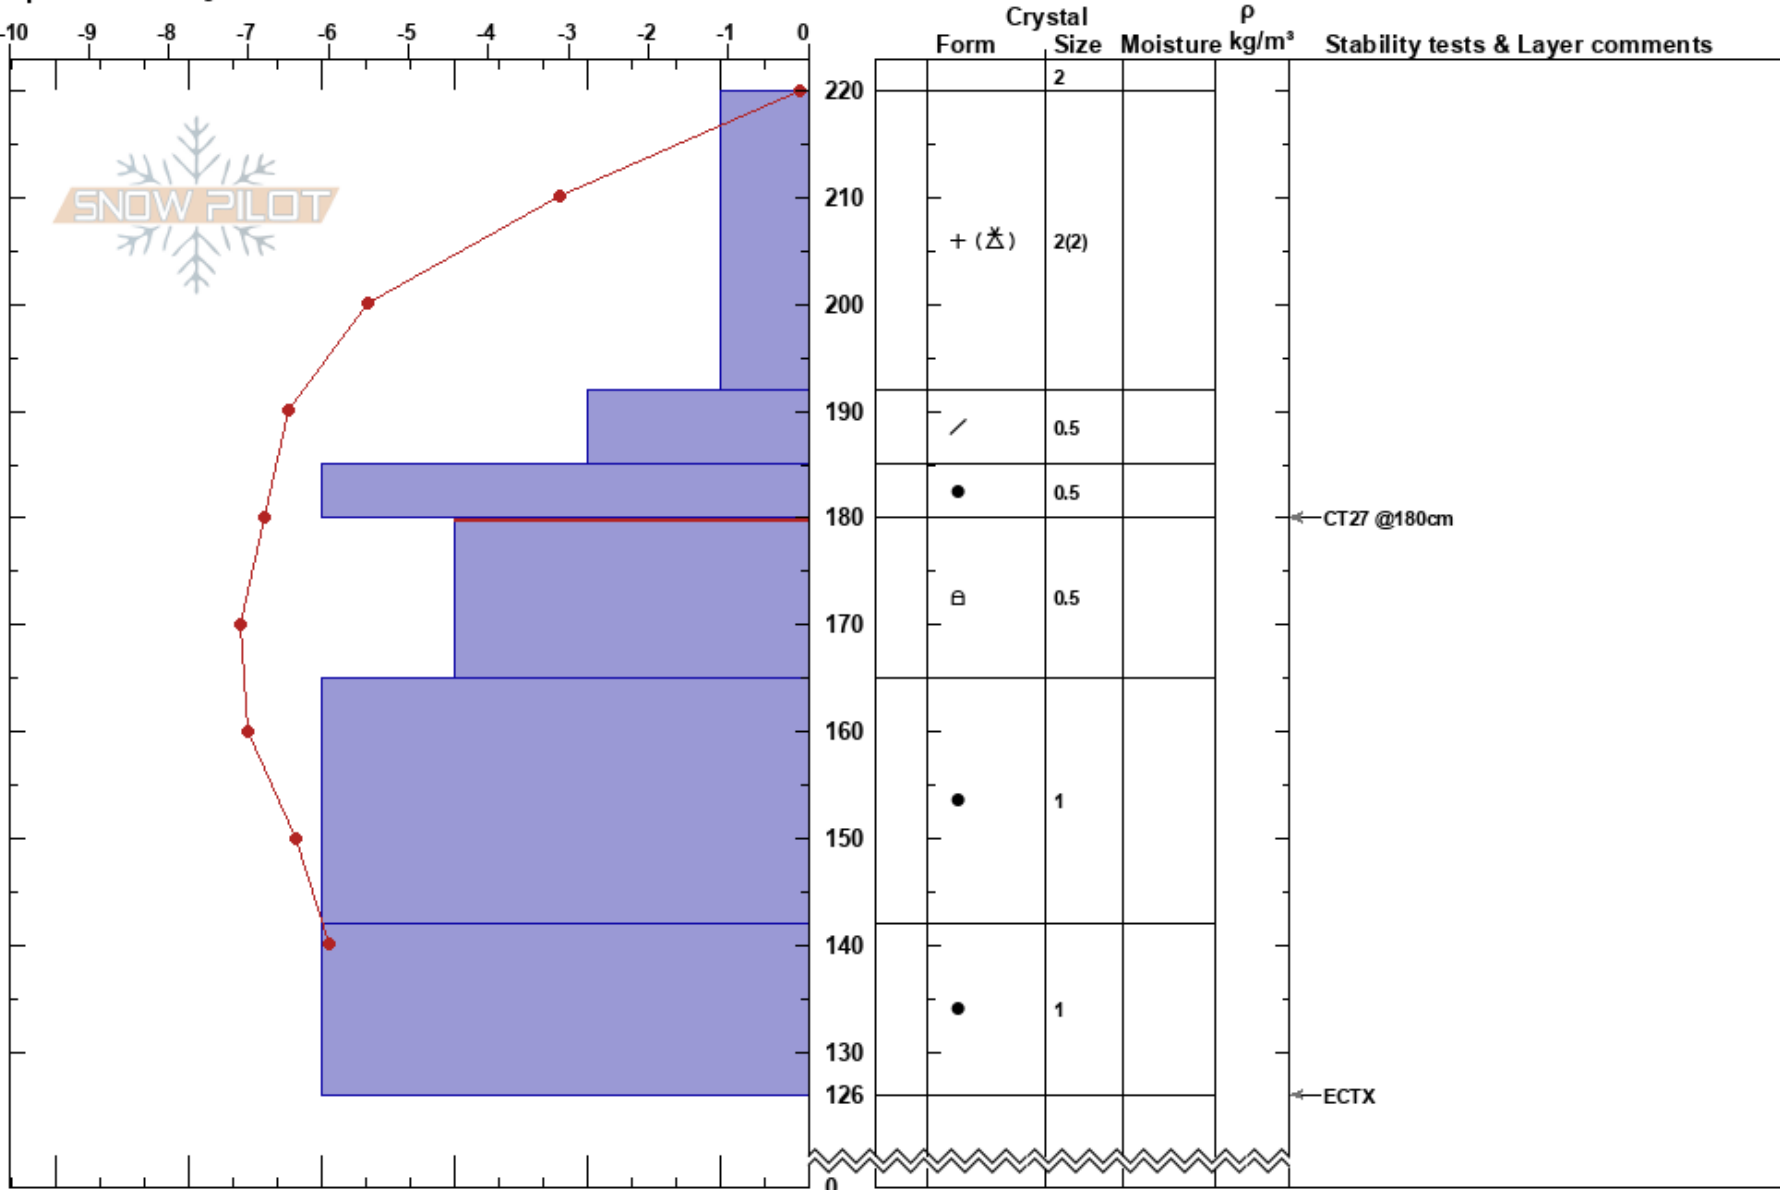

Top of WB Gondvi

Steamboat Ski Patrol

Stability:

HS:220

Layer Notes:

Park Range

02/03/2025 - 12:00pm

Air Temperature: -0.1°C

180-165cm: Problematic layer

CO

Co-ord: 40.44921N, -106.74868W

Sky Cover: OVC

Elevation: 10370 ft

Slope Angle: 7°

Precipitation: NO

Aspect: 11°

Wind Loading:

Wind:

Specifics: Pit dug in a Ski Area

Notes: