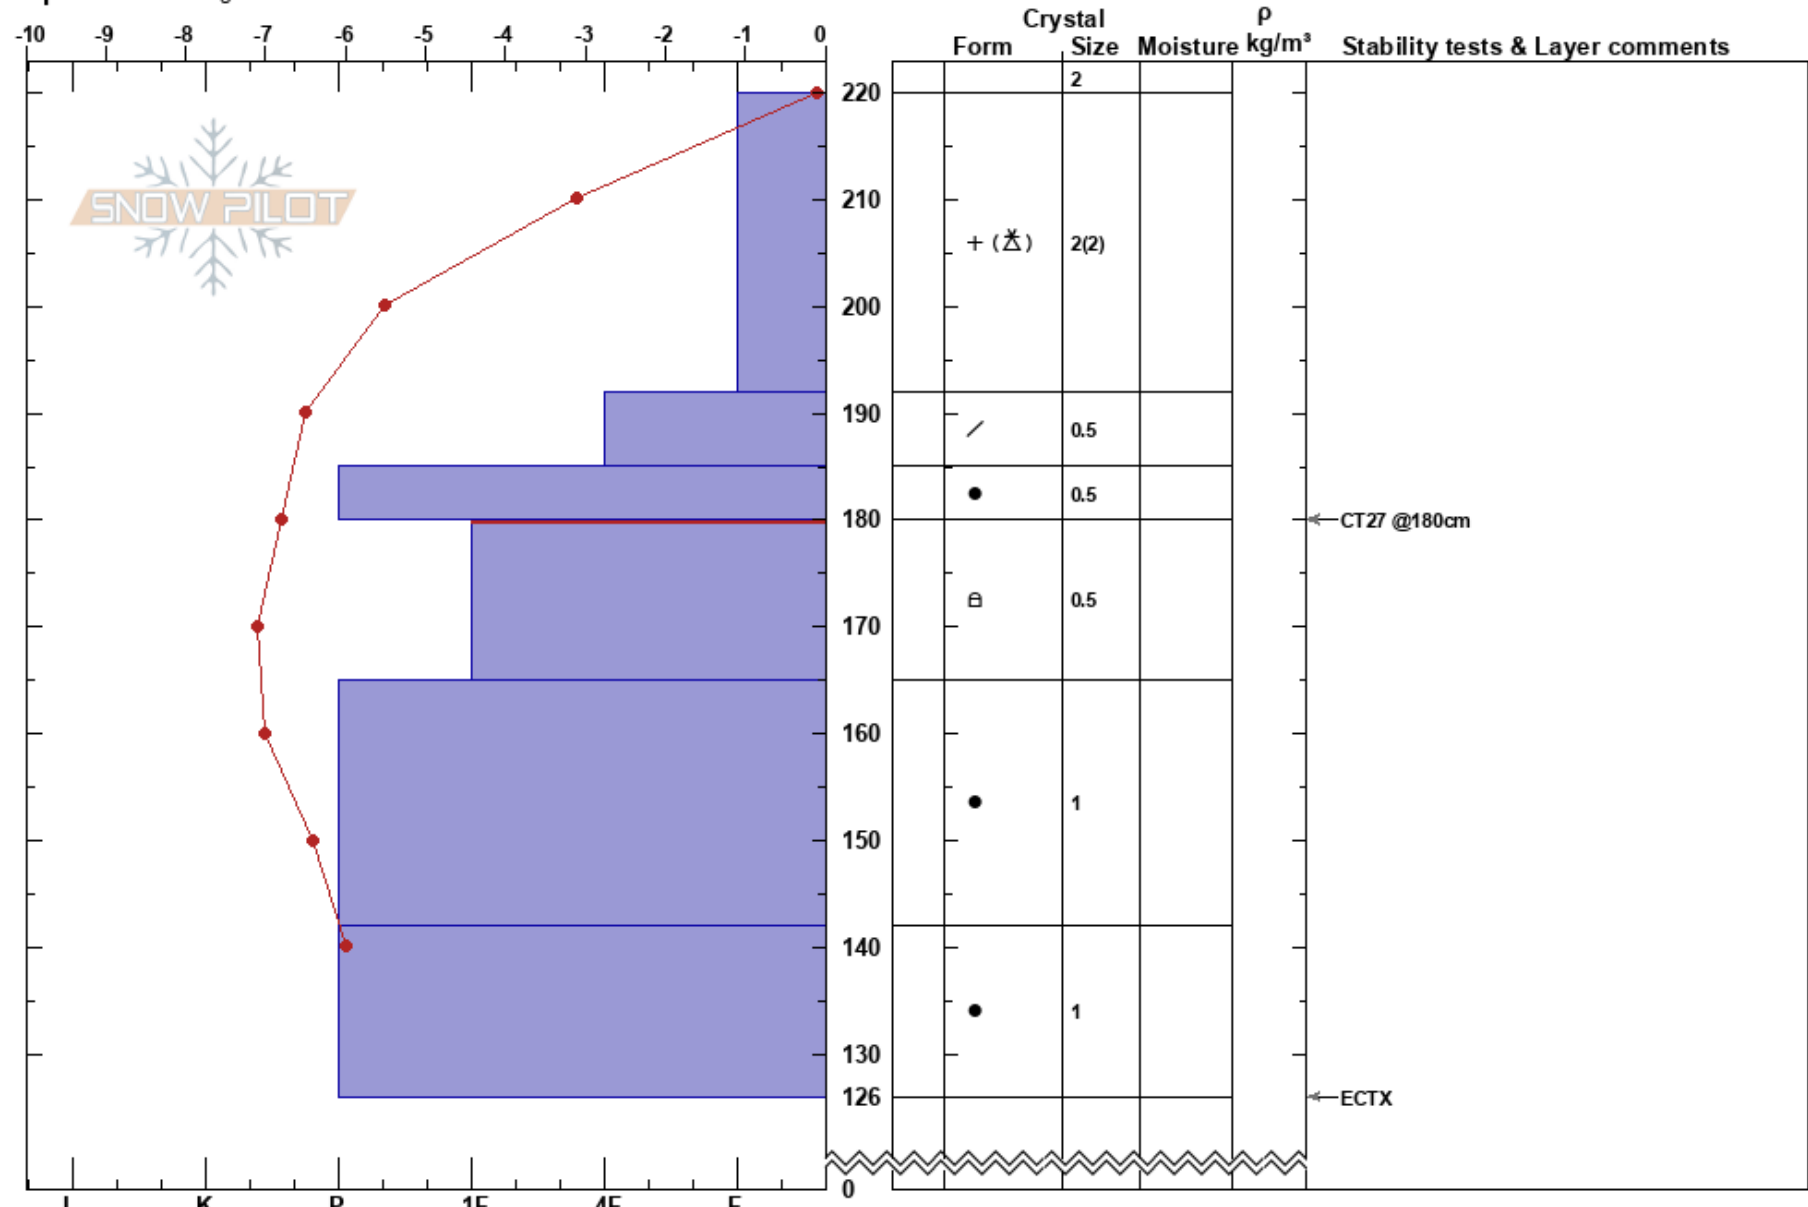

Top of WB Gondli
 Park Range
 CO
Elevation: 10370 ft
Aspect: 11°
Specifics: Pit dug in a Ski Area

Steamboat Ski Patrol
 02/03/2025 - 12:00pm
Co-ord: 40.44921N, -106.74868W
Slope Angle: 7°
Wind Loading:

Stability:
Air Temperature: -0.1°C
Sky Cover: OVC
Precipitation: NO
Wind:

HS:220
Layer Notes:
 180-165cm:Problematic layer

Notes: I K P 1F 4F F 0