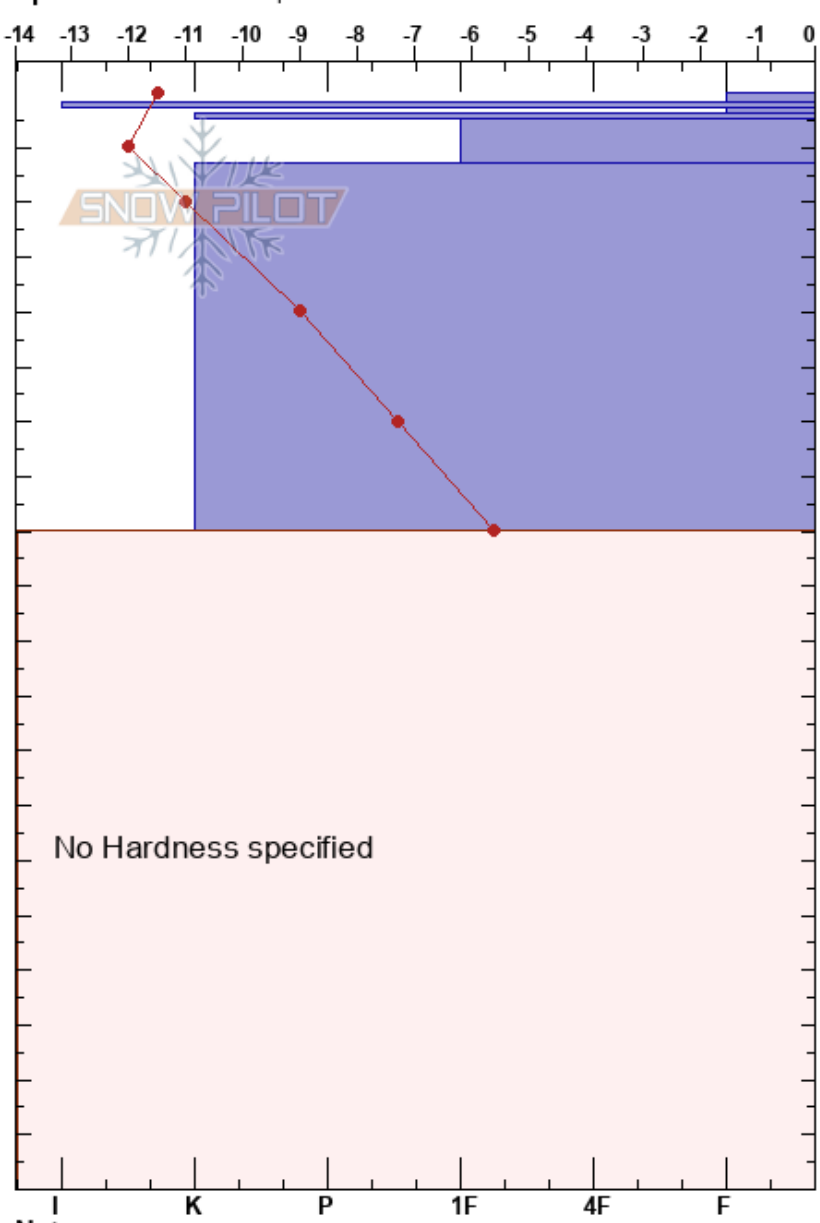

Litjevarden
 Middaksfjellet
 Norway
 Elevation: 639 m
 Aspect: NE
 Specifics: We skied slope

Daniel Tevik
 18/02/2018 - 15:30
 Co-ord: 34W CB 85610 66310
 Slope Angle: 34°
 Wind Loading: previous

Stability: Fair
 Air Temperature: -10°C
 Sky Cover: CLR
 Precipitation: NO
 Wind: SE Calm

HS:200
 PF:10
 3-4cm:Problematic layer

Form	Crystal		Moisture	ρ kg/m ³	Stability tests & Layer comments
	Size				
V	2-6		D		
⊙			D		←ECTN1 @8cm Q3
B (□)	0.3-2		D		
⊙			D		
● (B)	0.5-2		D		
● (O)			D		

Notes: