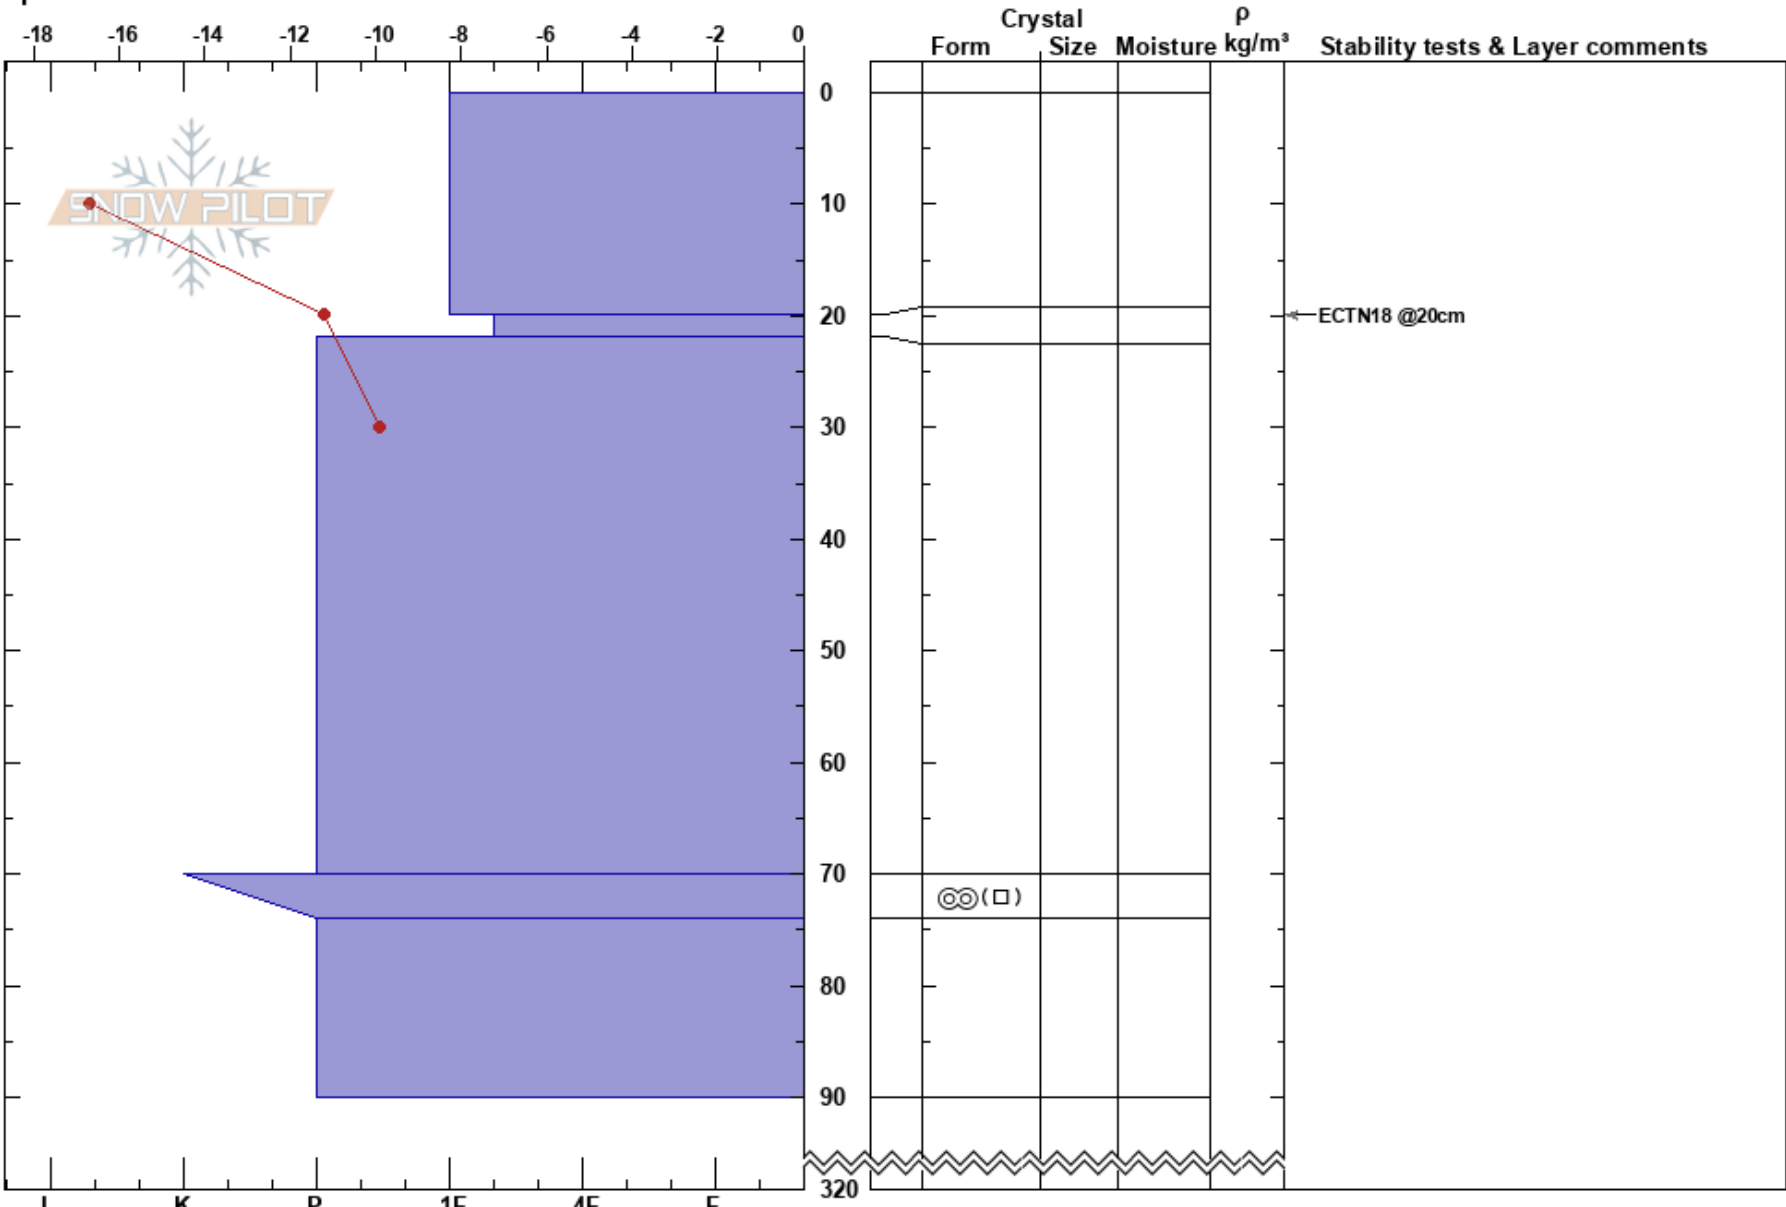

Siella
 Abisko
 Sweden
 Elevation: 1150 m
 Aspect: NE
 Specifics:

Erik Boström
 03/02/2025 - 11:00
 Co-ord: 34W 403368W 7571306N
 Slope Angle: 27°
 Wind Loading: yes

Stability:
 Air Temperature: -19.2°C PF:10
 Sky Cover: CLR
 Precipitation: NO
 Wind: SE Strong

Layer Notes:

Notes: