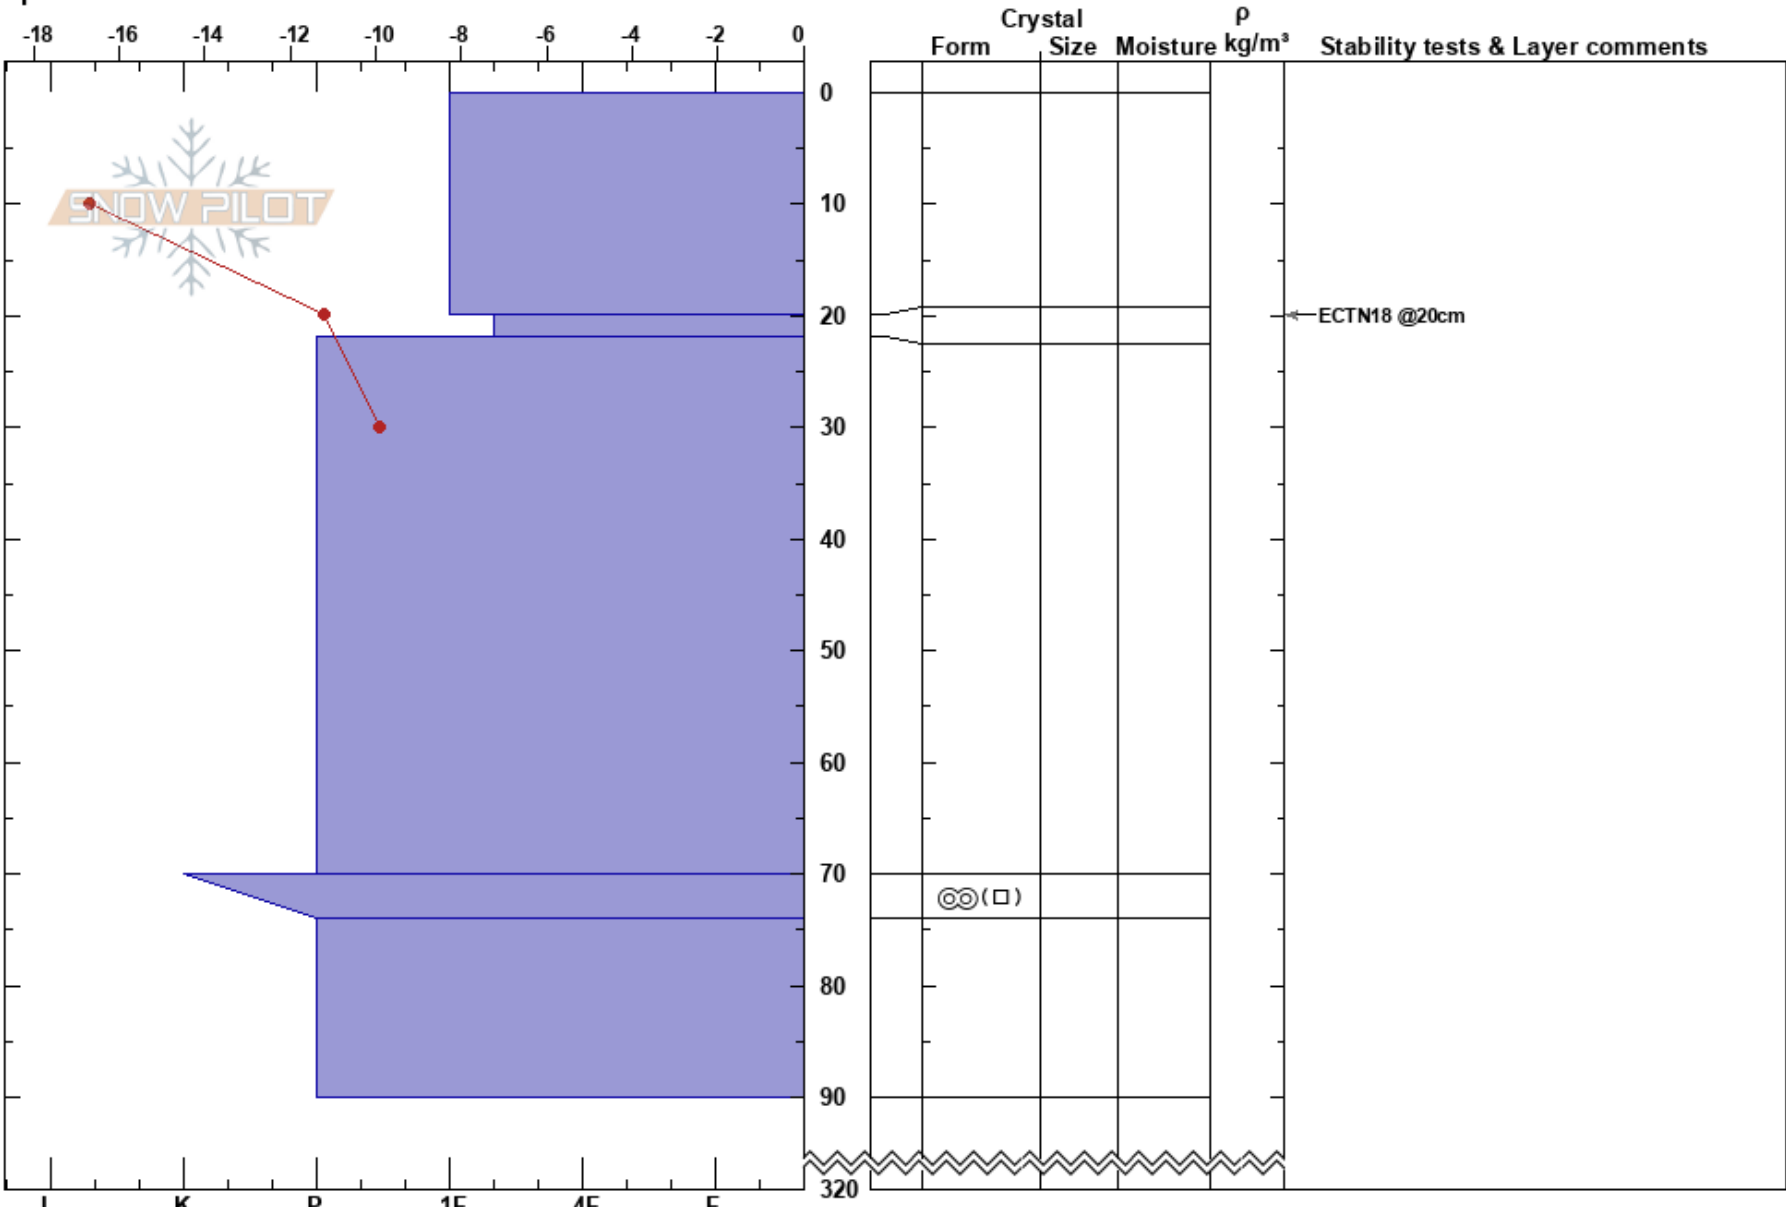

Siella  
 Abisko  
 Sweden  
 Elevation: 1150 m  
 Aspect: NE  
 Specifics:

Erik Boström  
 03/02/2025 - 11:00  
 Co-ord: 34W 403368W 7571306N  
 Slope Angle: 27°  
 Wind Loading: yes

Stability:  
 Air Temperature: -19.2°C PF:10  
 Sky Cover: CLR  
 Precipitation: NO  
 Wind: SE Strong

Layer Notes:

Notes: