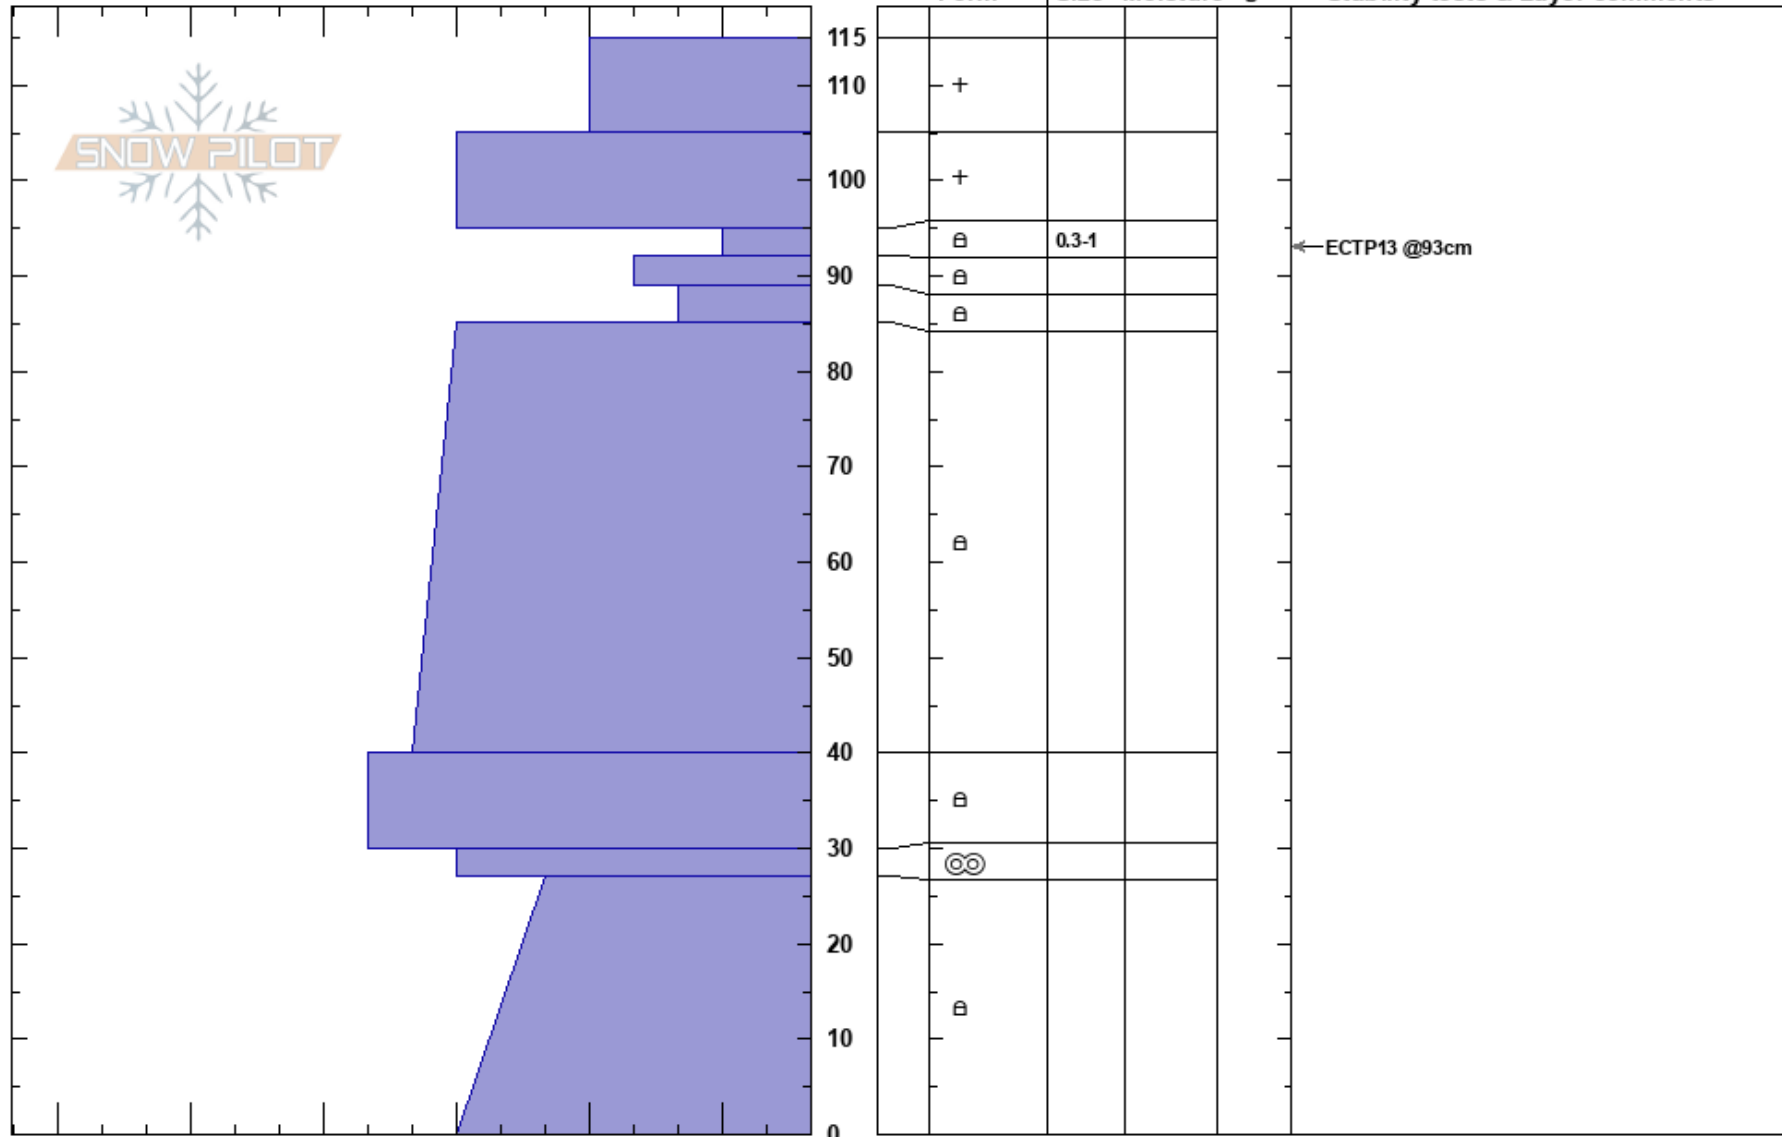

Putin's Playground
 Uinta Range
 UT
 Elevation: 9100 ft
 Aspect: NE

Andrew Nassetta
 02/02/2025 - 12:00pm
 Co-ord:
 Slope Angle: 31°
 Wind Loading: no

Stability: Fair
 Air Temperature:
 Sky Cover: OVC
 Precipitation: NO
 Wind: SW Light Breeze

HS:115
 Layer Notes:
 95-92cm:Problematic layer

Specifics: Collapsing, localized; Recent avalanche activity on similar slopes; Ski tracks on slope; We skied slope; Snowmobile tracks on slope

Crystal
 Form Size Moisture ρ Stability tests & Layer comments

[More Pit Specifics below]

Notes: Additional Pit Specifics: We snowmobiled slope