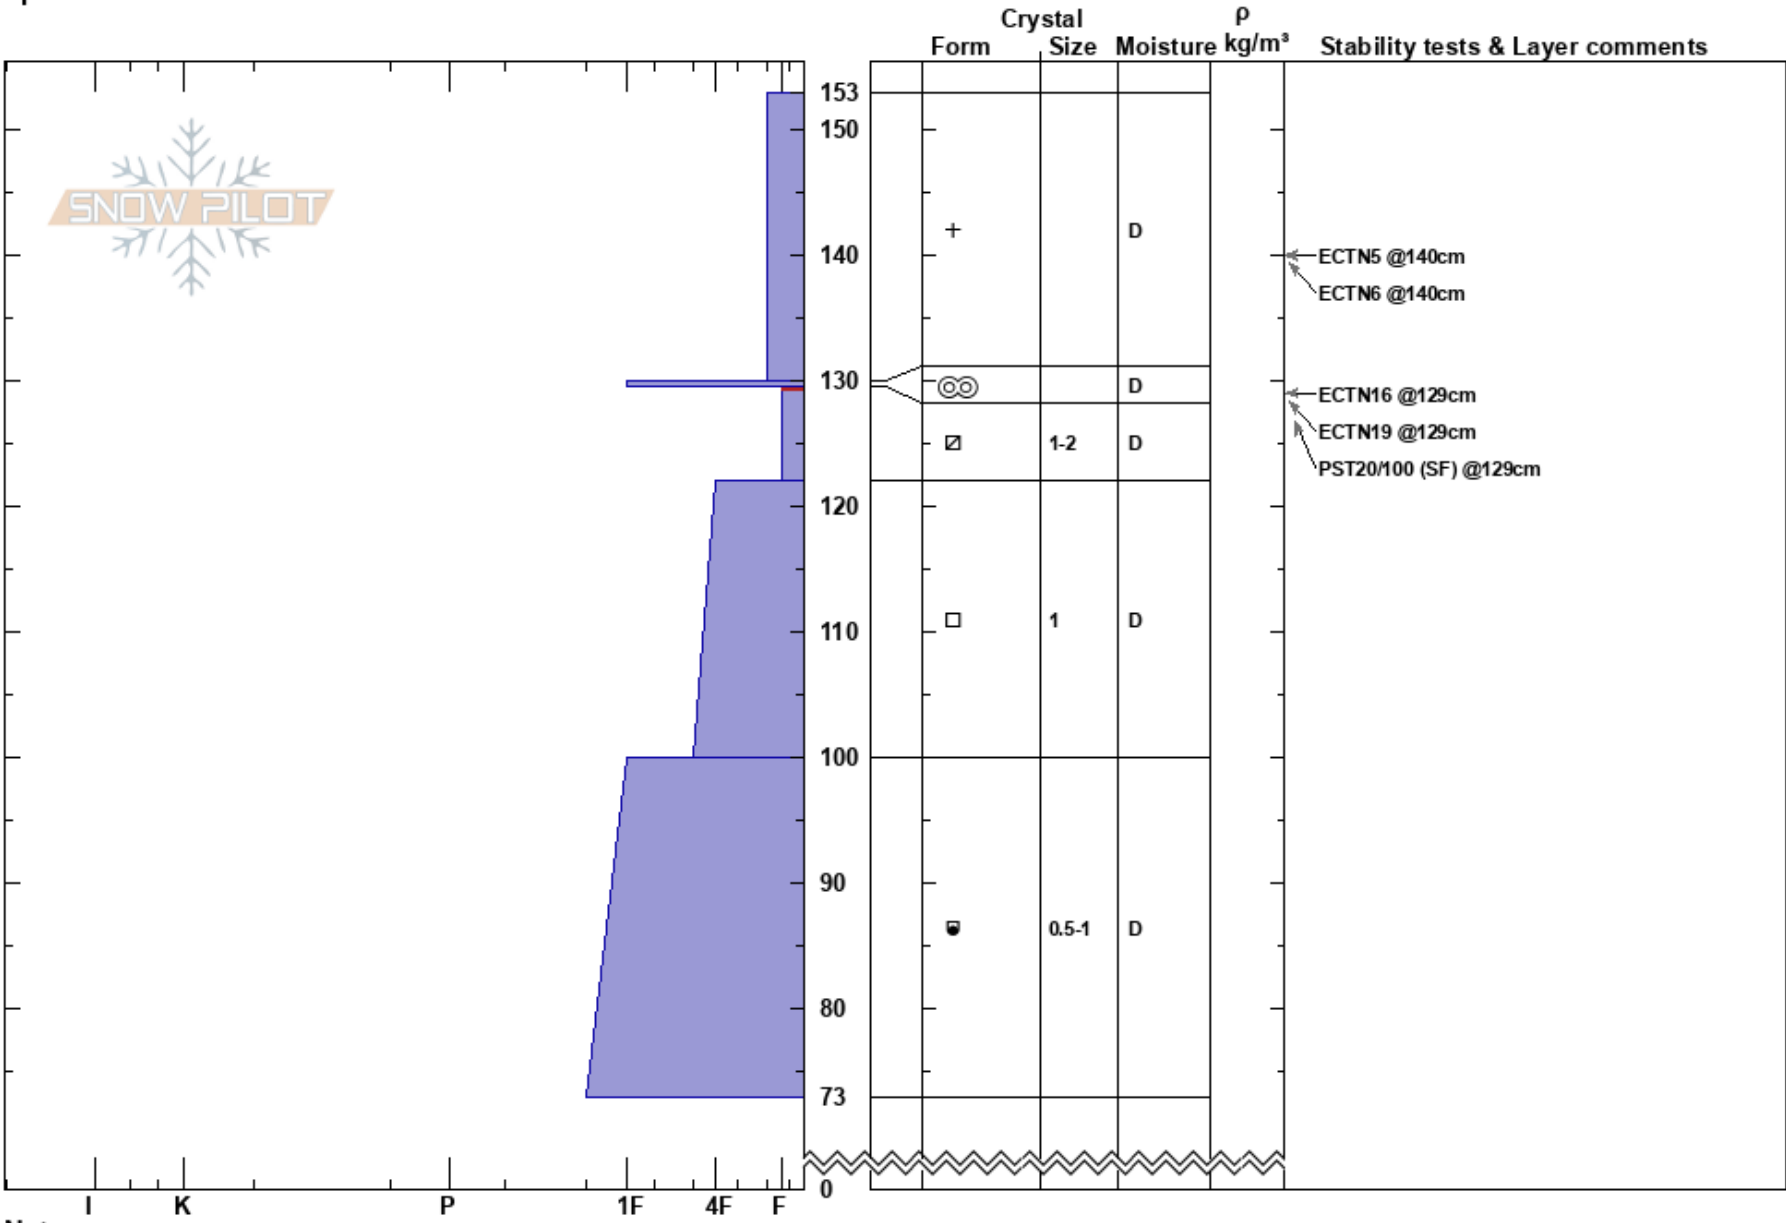

Snowshed 6534' N
 Flathead Range
 MT
 Elevation: 6534 ft
 Aspect: N
 Specifics:

Jackson George
 02/02/2025 - 1:32pm
 Co-ord: 48.25168N, -113.62087W
 Slope Angle: 16°
 Wind Loading: yes

Stability:
 Air Temperature: -11°C
 Sky Cover: OVC
 Precipitation: S1
 Wind: SW Light Breeze

HS:153
 129.5-122cm:Problematic layer

Notes: