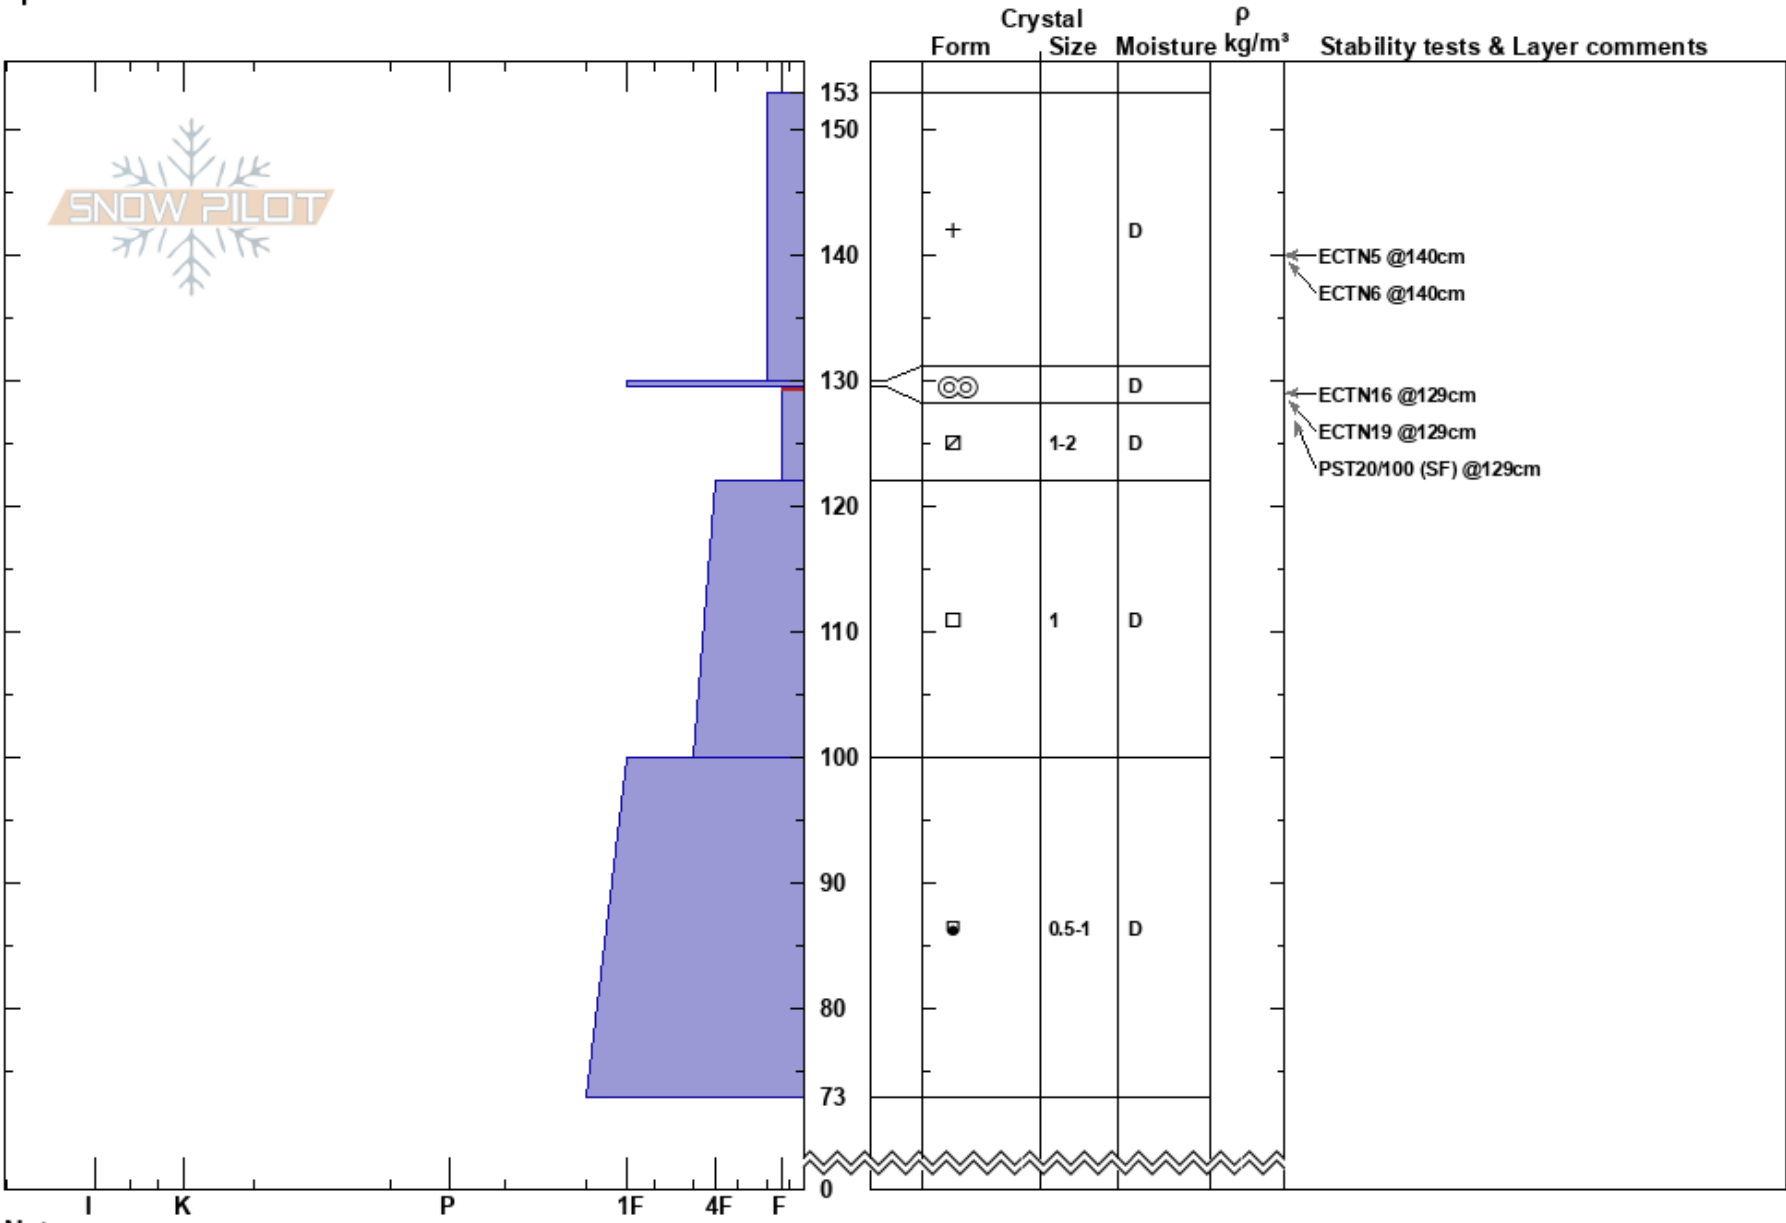

Snowshed 6534' N
 Flathead Range
 MT
 Elevation: 6534 ft
 Aspect: N
 Specifics:

Jackson George
 02/02/2025 - 1:32pm
 Co-ord: 48.25168N, -113.62087W
 Slope Angle: 16°
 Wind Loading: yes

Stability:
 Air Temperature: -11°C
 Sky Cover: OVC
 Precipitation: S1
 Wind: SW Light Breeze

HS:153
 Layer Notes:
 129.5-122cm:Problematic layer

Notes: