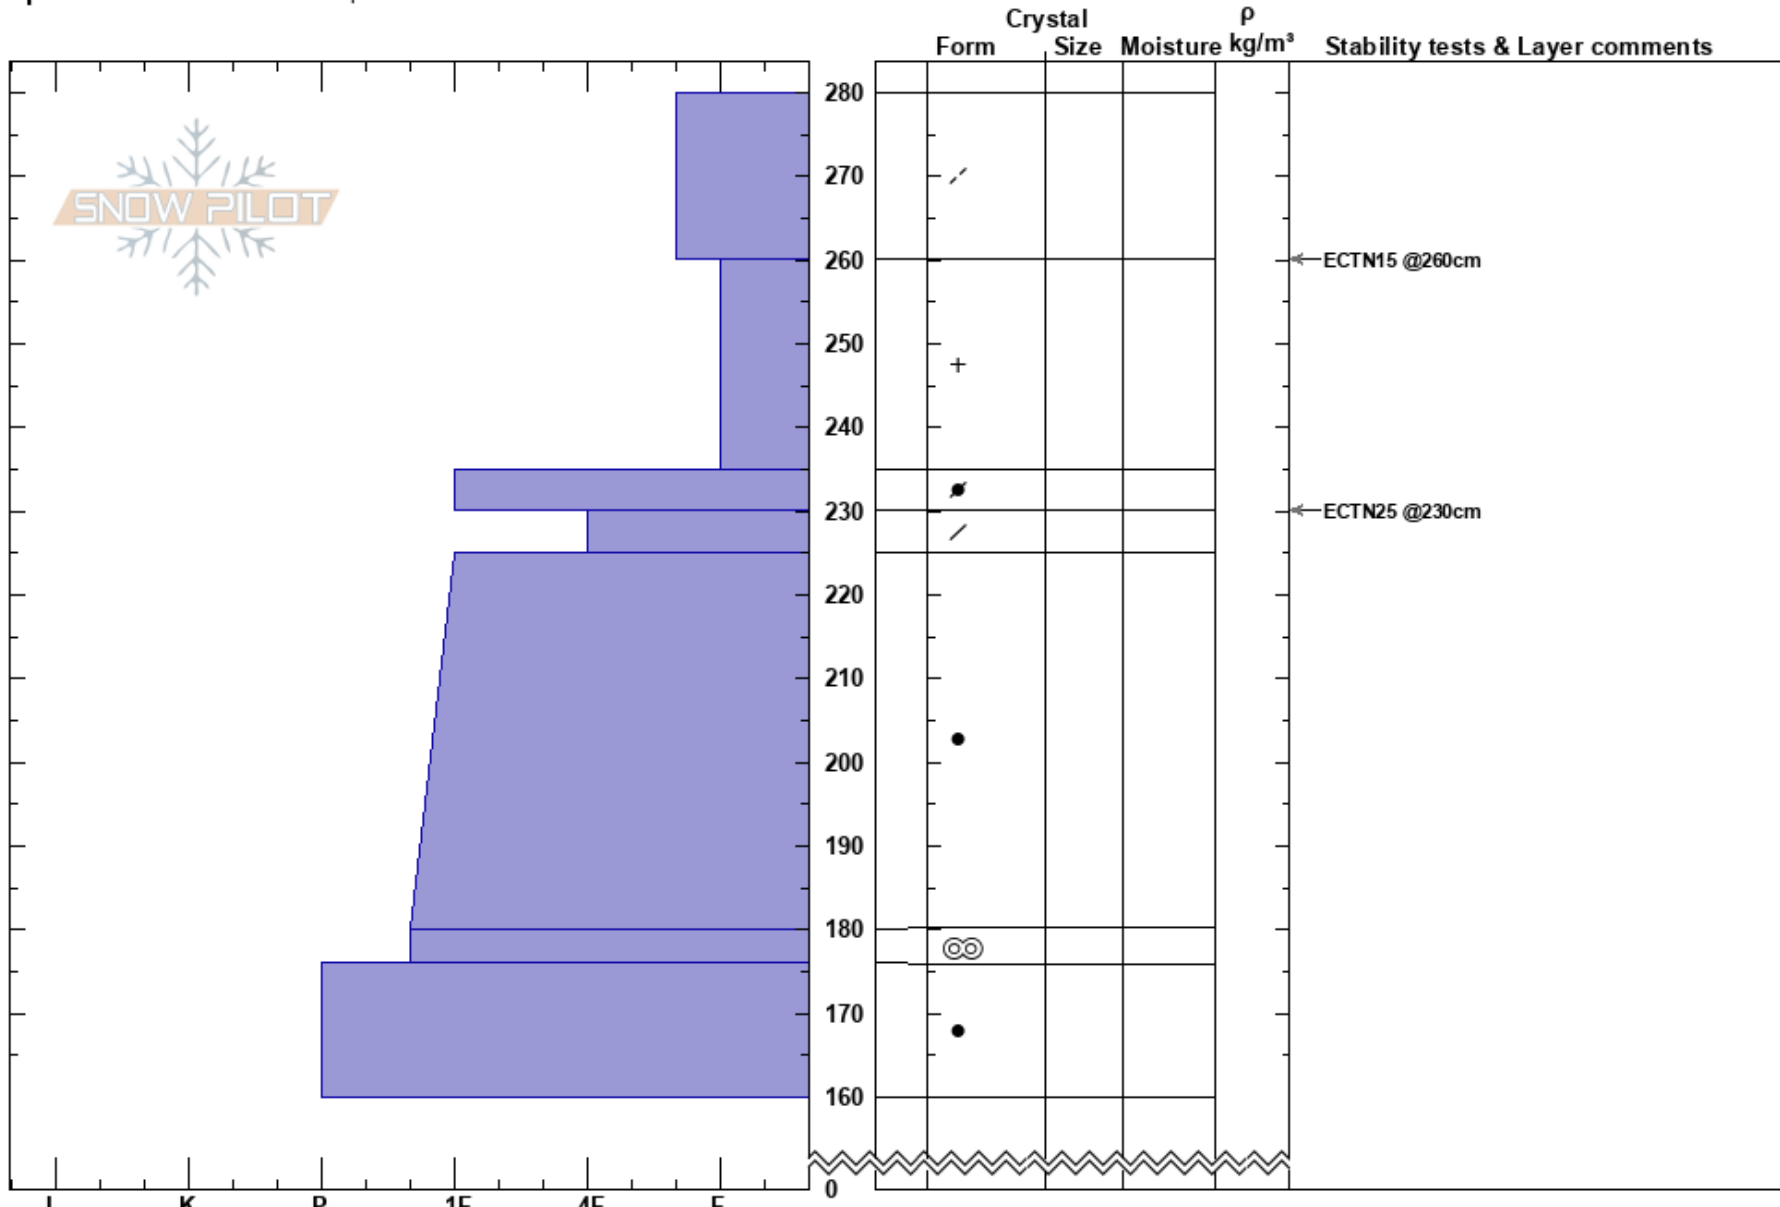

Lynx Creek
Kenai Mountains
AK
Elevation: 2250 ft
Aspect: 35°

Andrew Schauer
02/02/2025 - 2:45pm
Co-ord: 60.66694N, -149.31333W
Slope Angle: 25°
Wind Loading: no

Stability: Good
Air Temperature:
Sky Cover: FEW
Precipitation: NO
Wind: Calm

HS:280
PF:45
Layer Notes:

Specifics: We snowmobiled slope

Notes: