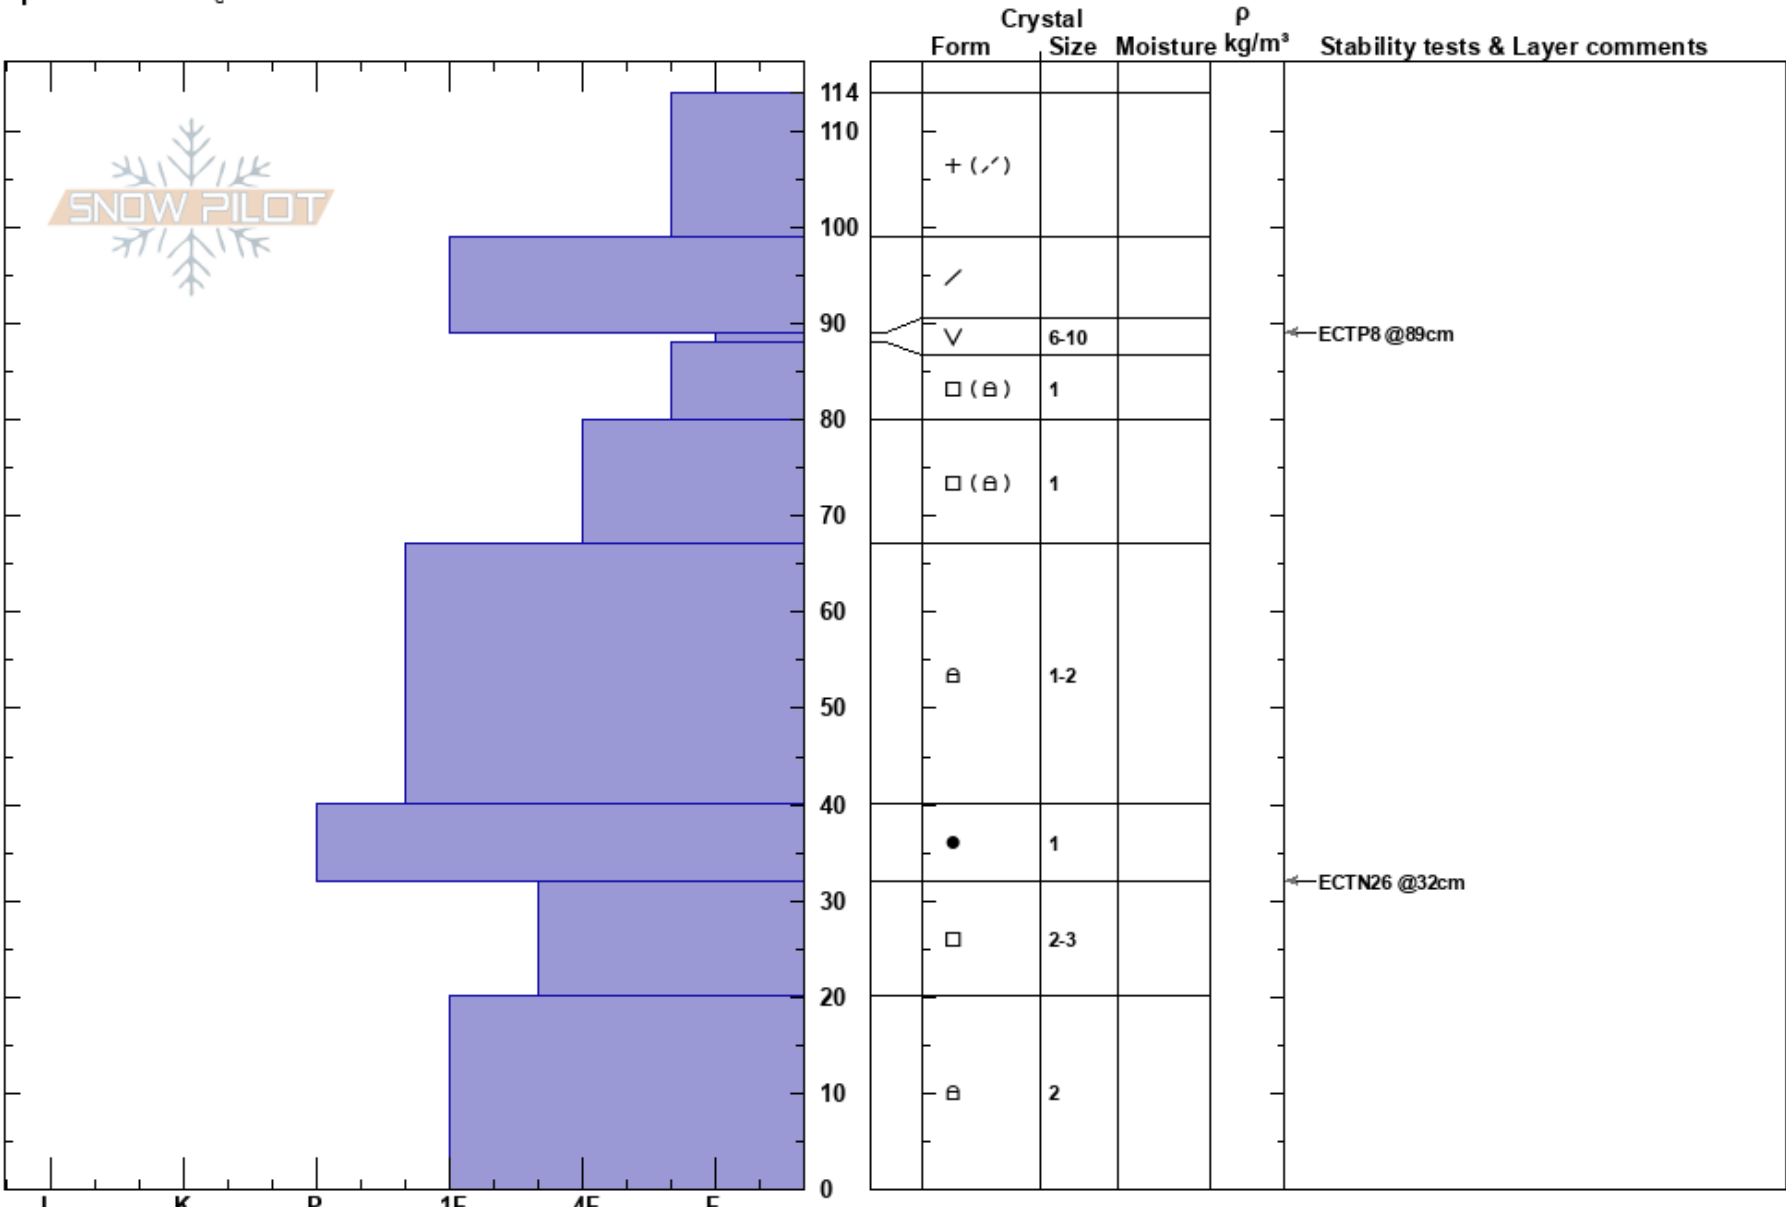

BeaverCrk WildnsBndry
 Madison Range-S
 MT
Elevation: 8845 ft
Aspect: 250°
Specifics: Cracking

Alex Marienthal
 02/02/2025 - 12:52pm
Co-ord: 44.97642N, -111.35868W
Slope Angle: 20°
Wind Loading: no

Stability:
Air Temperature:
Sky Cover: OVC
Precipitation: S-1
Wind: SW Moderate

HS: 114
Layer Notes:
 89-88cm: Problematic layer

Notes: While riding we had multiple cracks shoot out from our skis 10-50 ft long. 3 other pits had ECTP4, ECTPV, ECTP5, ECTP8 on SH/NSF layer below recent snow, on N, E, and SW aspects at 9,000-9,200'