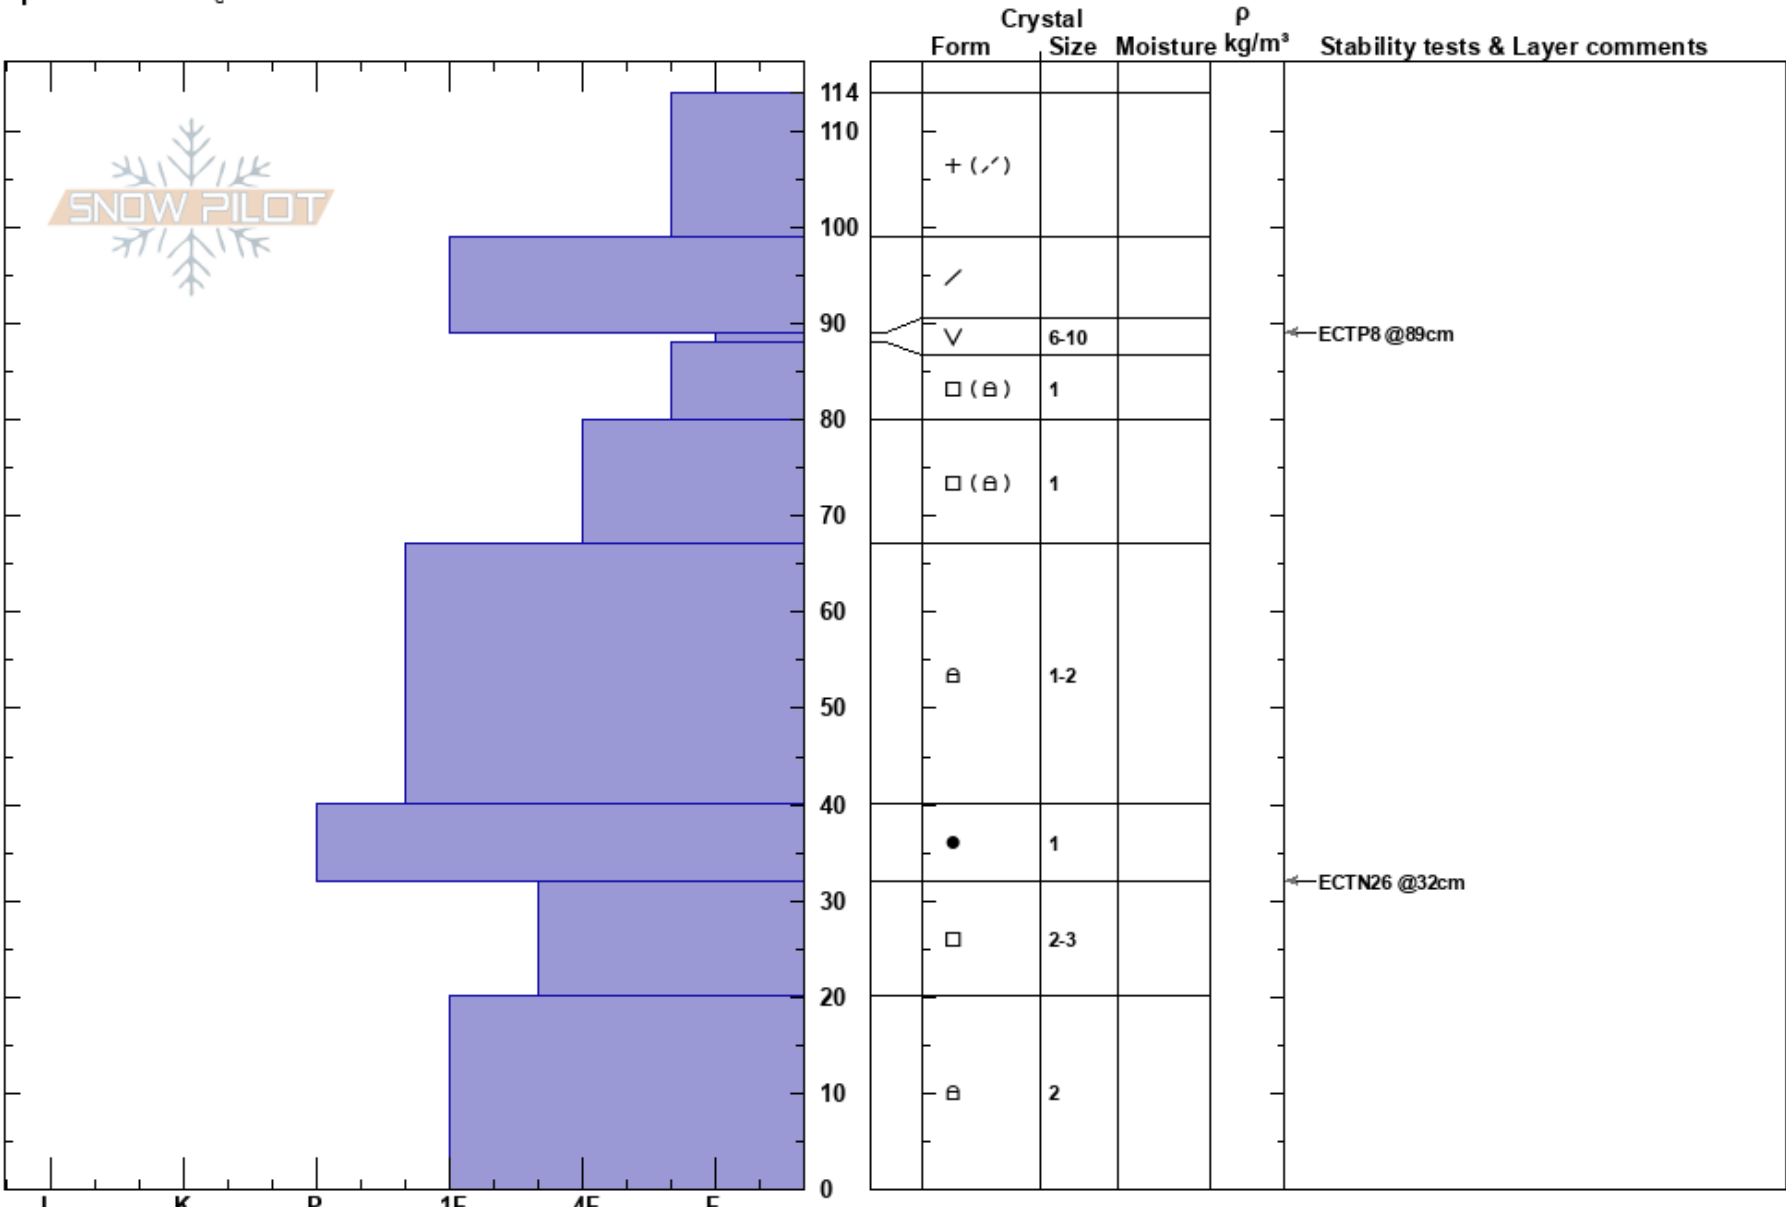

BeaverCrk WildnsBndry  
 Madison Range-S  
 MT  
**Elevation:** 8845 ft  
**Aspect:** 250°  
**Specifics:** Cracking

Alex Marienthal  
 02/02/2025 - 12:52pm  
**Co-ord:** 44.97642N, -111.35868W  
**Slope Angle:** 20°  
**Wind Loading:** no

**Stability:**  
**Air Temperature:**  
**Sky Cover:** OVC  
**Precipitation:** S-1  
**Wind:** SW Moderate

**HS:** 114  
**Layer Notes:**  
 89-88cm: Problematic layer

**Notes:** While riding we had multiple cracks shoot out from our skis 10-50 ft long. 3 other pits had ECTP4, ECTPV, ECTP5, ECTP8 on SH/NSF layer below recent snow, on N, E, and SW aspects at 9,000-9,200'