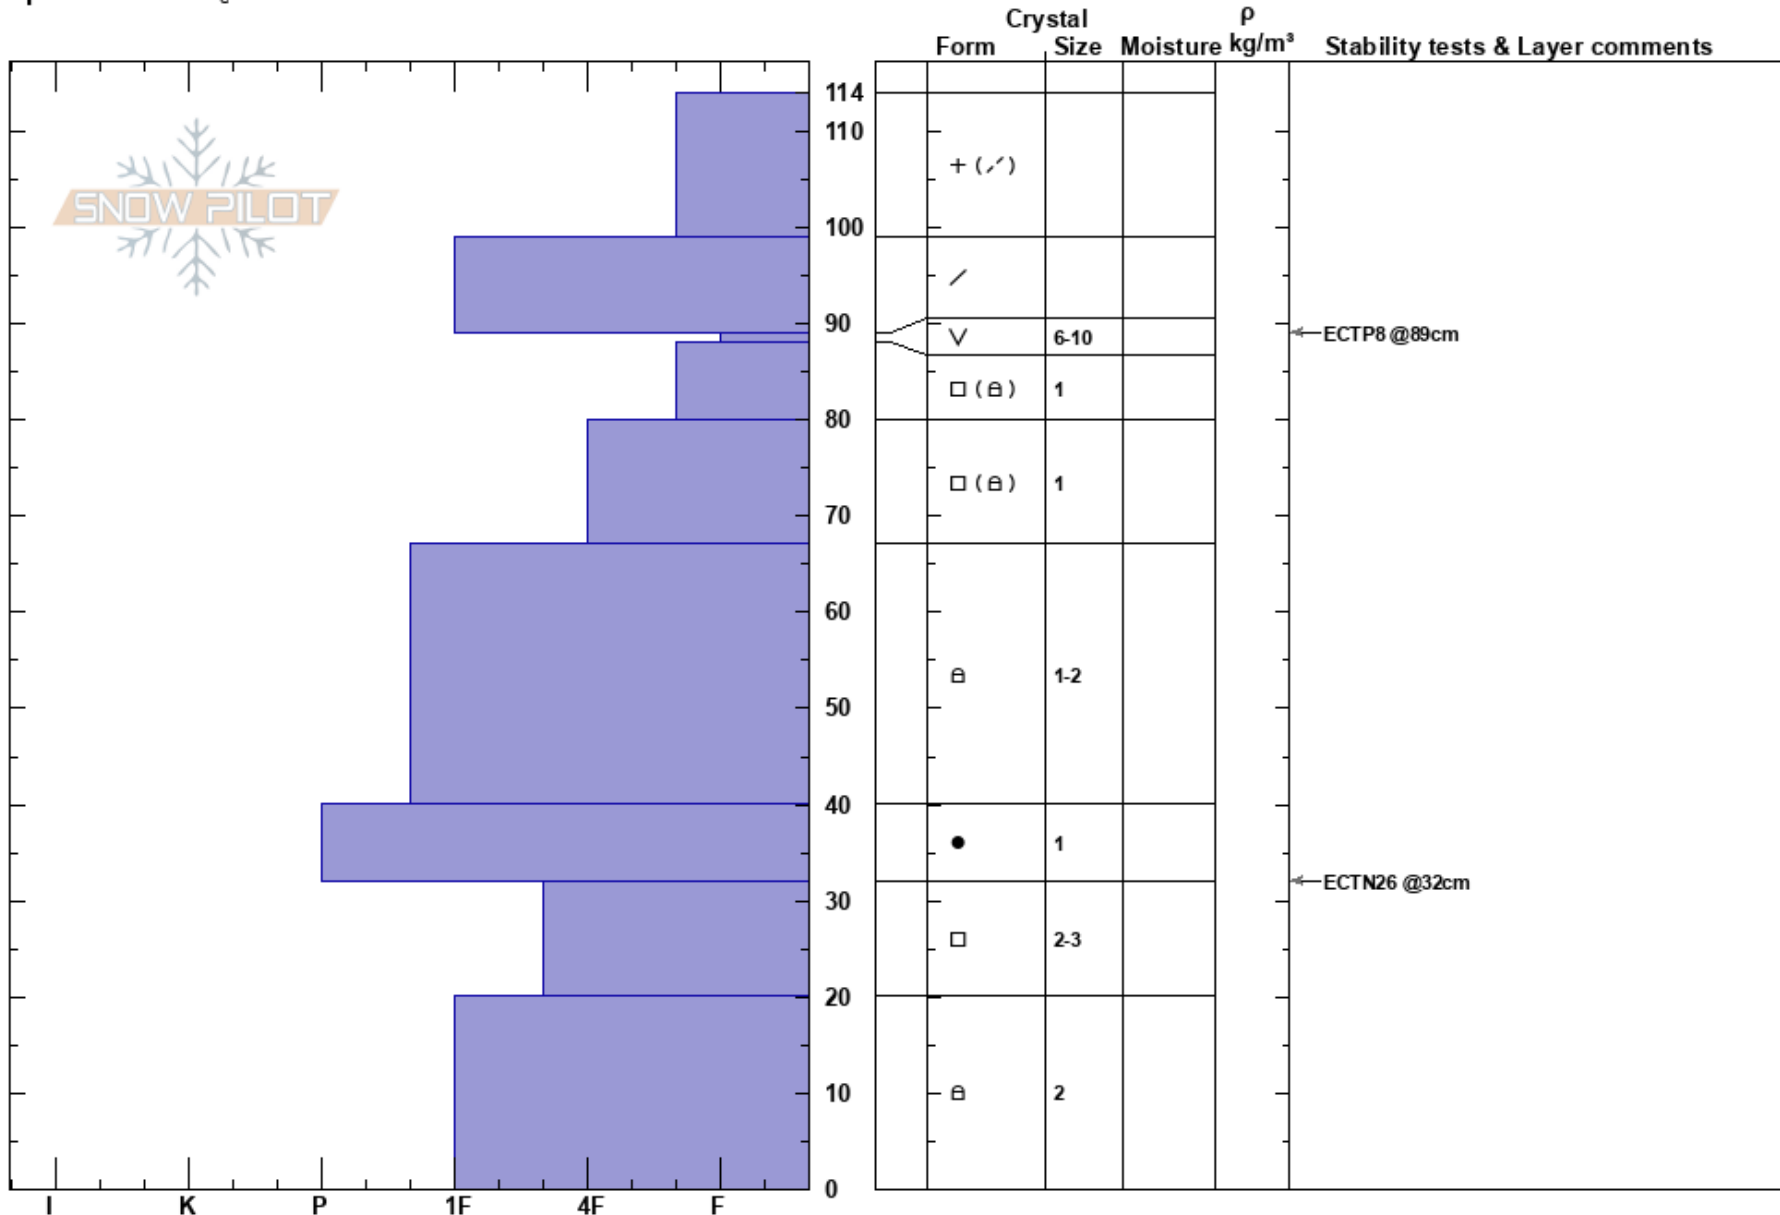

BeaverCrk WildnsBndry
 Madison Range-S
 MT
Elevation: 8845 ft
Aspect: 250°
Specifics: Cracking

Alex Marienthal
 02/02/2025 - 12:52pm
Co-ord: 44.97642N, -111.35868W
Slope Angle: 20°
Wind Loading: no

Stability:
Air Temperature:
Sky Cover: OVC
Precipitation: S-1
Wind: SW Moderate

HS: 114
Layer Notes:
 89-88cm: Problematic layer

Notes: While riding we had multiple cracks shoot out from our skis 10-50 ft long. 3 other pits had ECTP4, ECTPV, ECTP5, ECTP8 on SH/NSF layer below recent snow, on N, E, and SW aspects at 9,000-9,200'