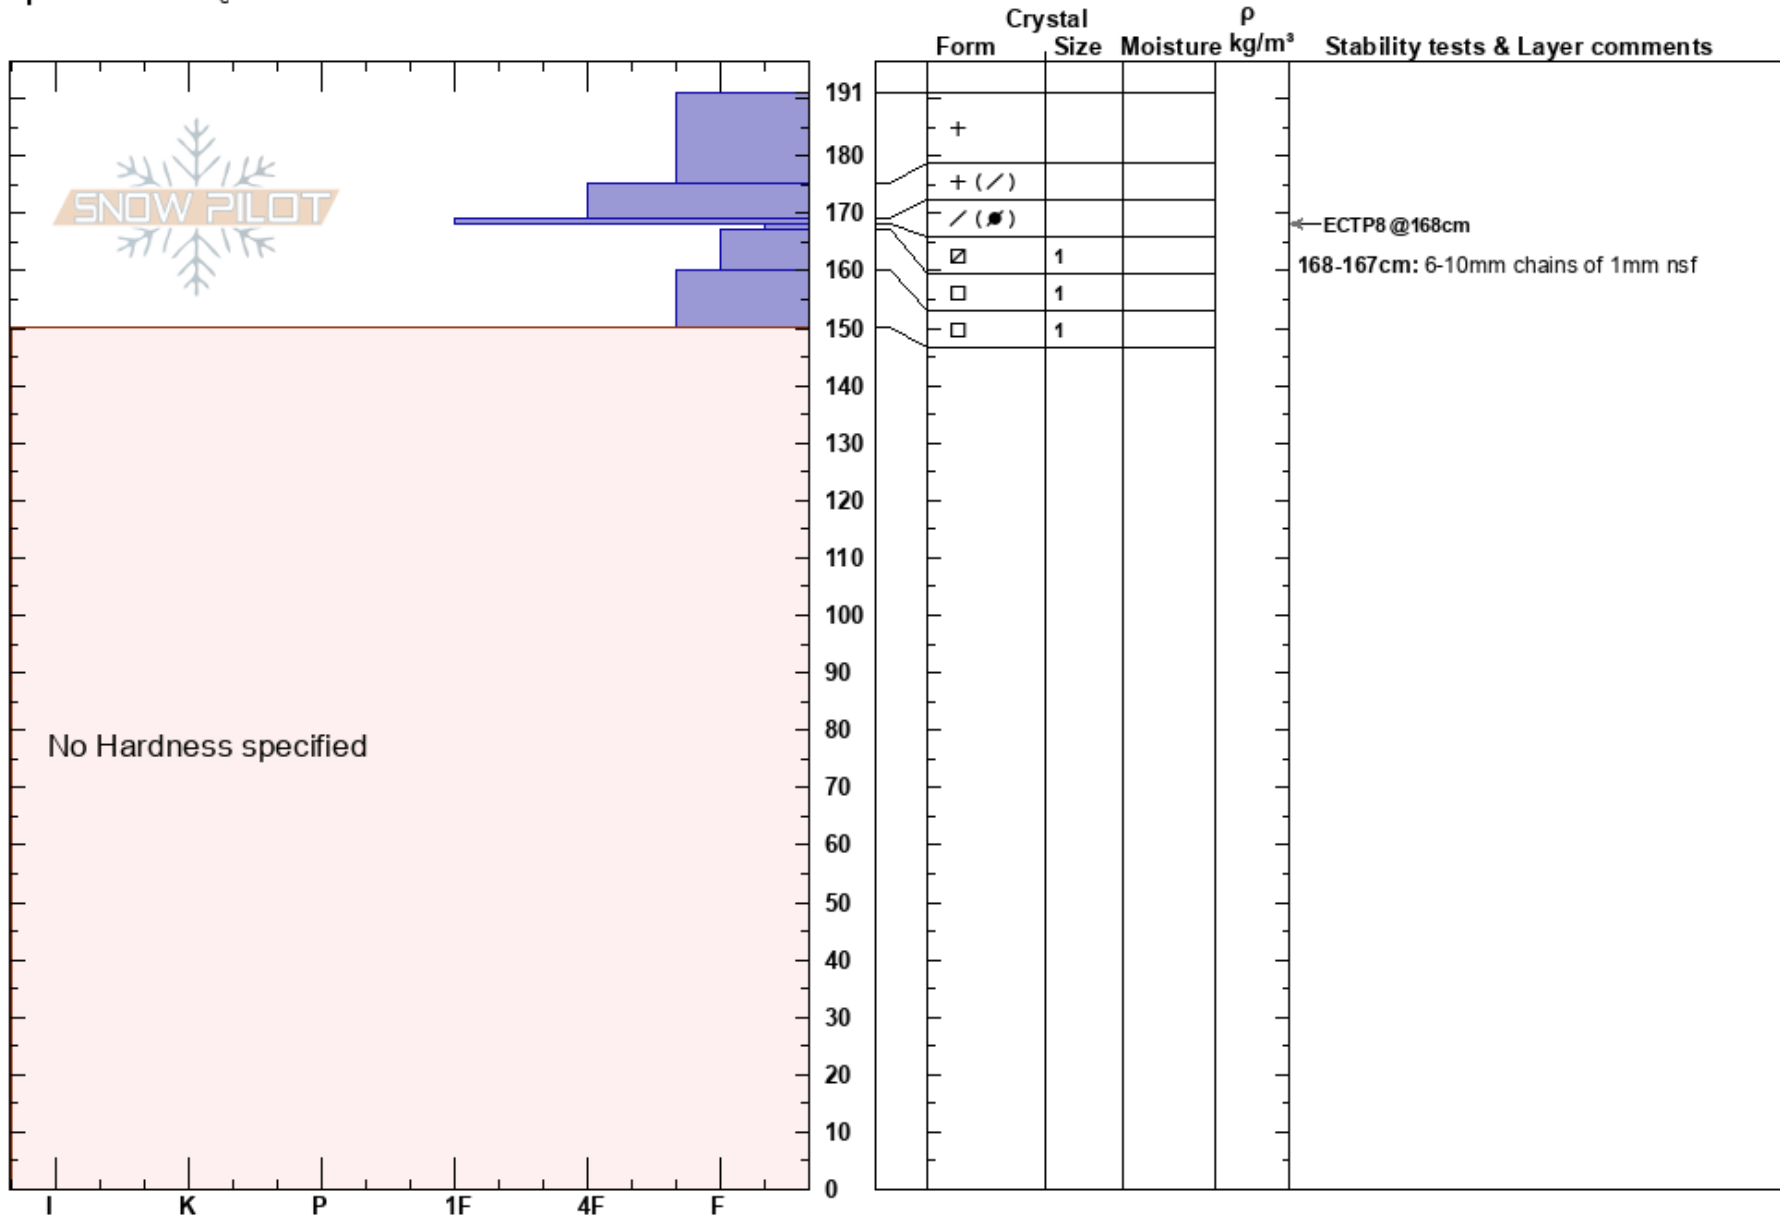

Carrot Basin
 Madison Range-S
 MT
 Elevation: 9169 ft
 Aspect: 50°
 Specifics: Cracking

Alex Marienthal
 02/02/2025 - 11:37am
 Co-ord: 44.95843N, -111.32835W
 Slope Angle: 32°
 Wind Loading: yes

Stability: Poor
 Air Temperature:
 Sky Cover: OVC
 Precipitation: S1
 Wind: SW Moderate

HS: 191
 Layer Notes:
 168-167cm: 6-10mm chains of 1mm nsf
 168-167cm: Problematic layer

Notes: While riding we had multiple cracks shoot out from our sleds 10-20ft.