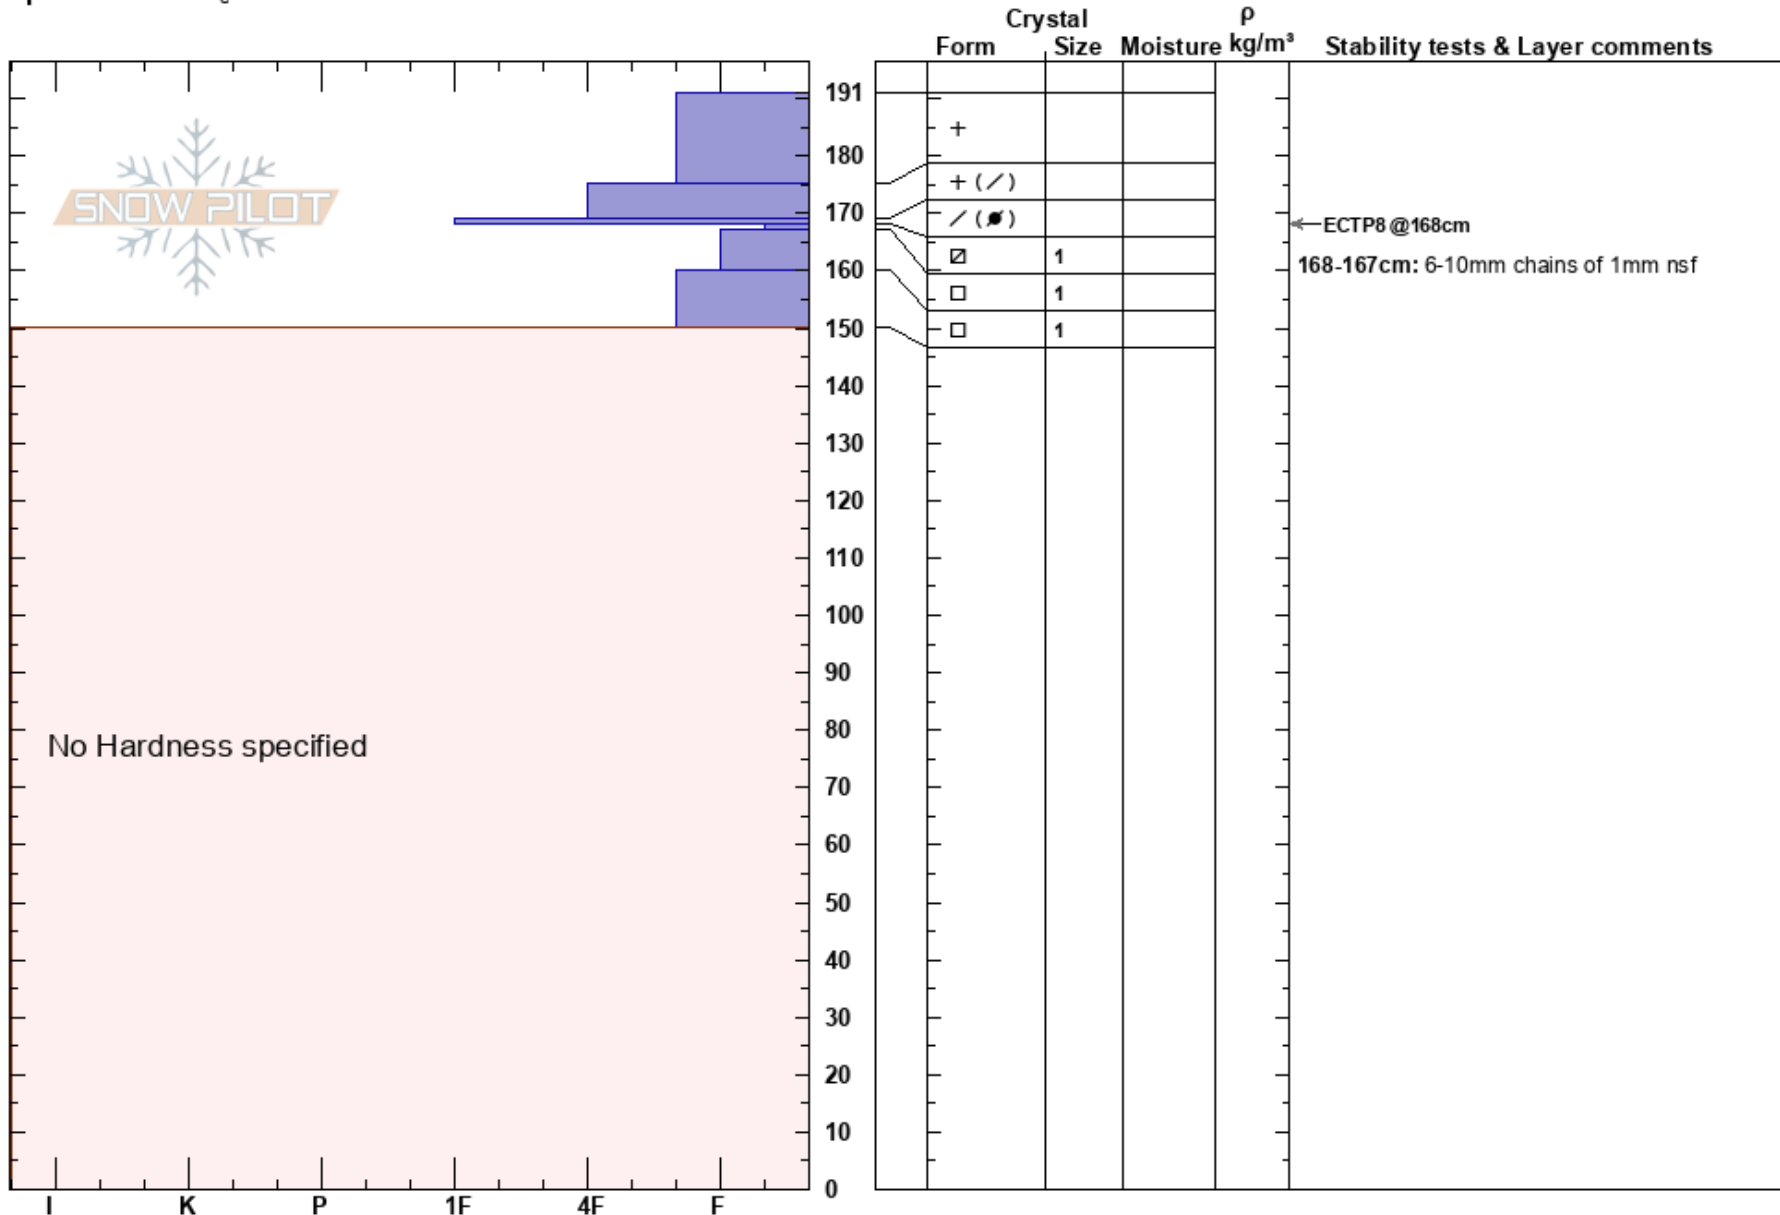

Carrot Basin  
 Madison Range-S  
 MT  
 Elevation: 9169 ft  
 Aspect: 50°  
 Specifics: Cracking

Alex Marienthal  
 02/02/2025 - 11:37am  
 Co-ord: 44.95843N, -111.32835W  
 Slope Angle: 32°  
 Wind Loading: yes

Stability: Poor  
 Air Temperature:  
 Sky Cover: OVC  
 Precipitation: S1  
 Wind: SW Moderate

HS: 191  
 Layer Notes:  
 168-167cm: 6-10mm chains of 1mm nsf  
 168-167cm: Problematic layer

Notes: While riding we had multiple cracks shoot out from our sleds 10-20ft.