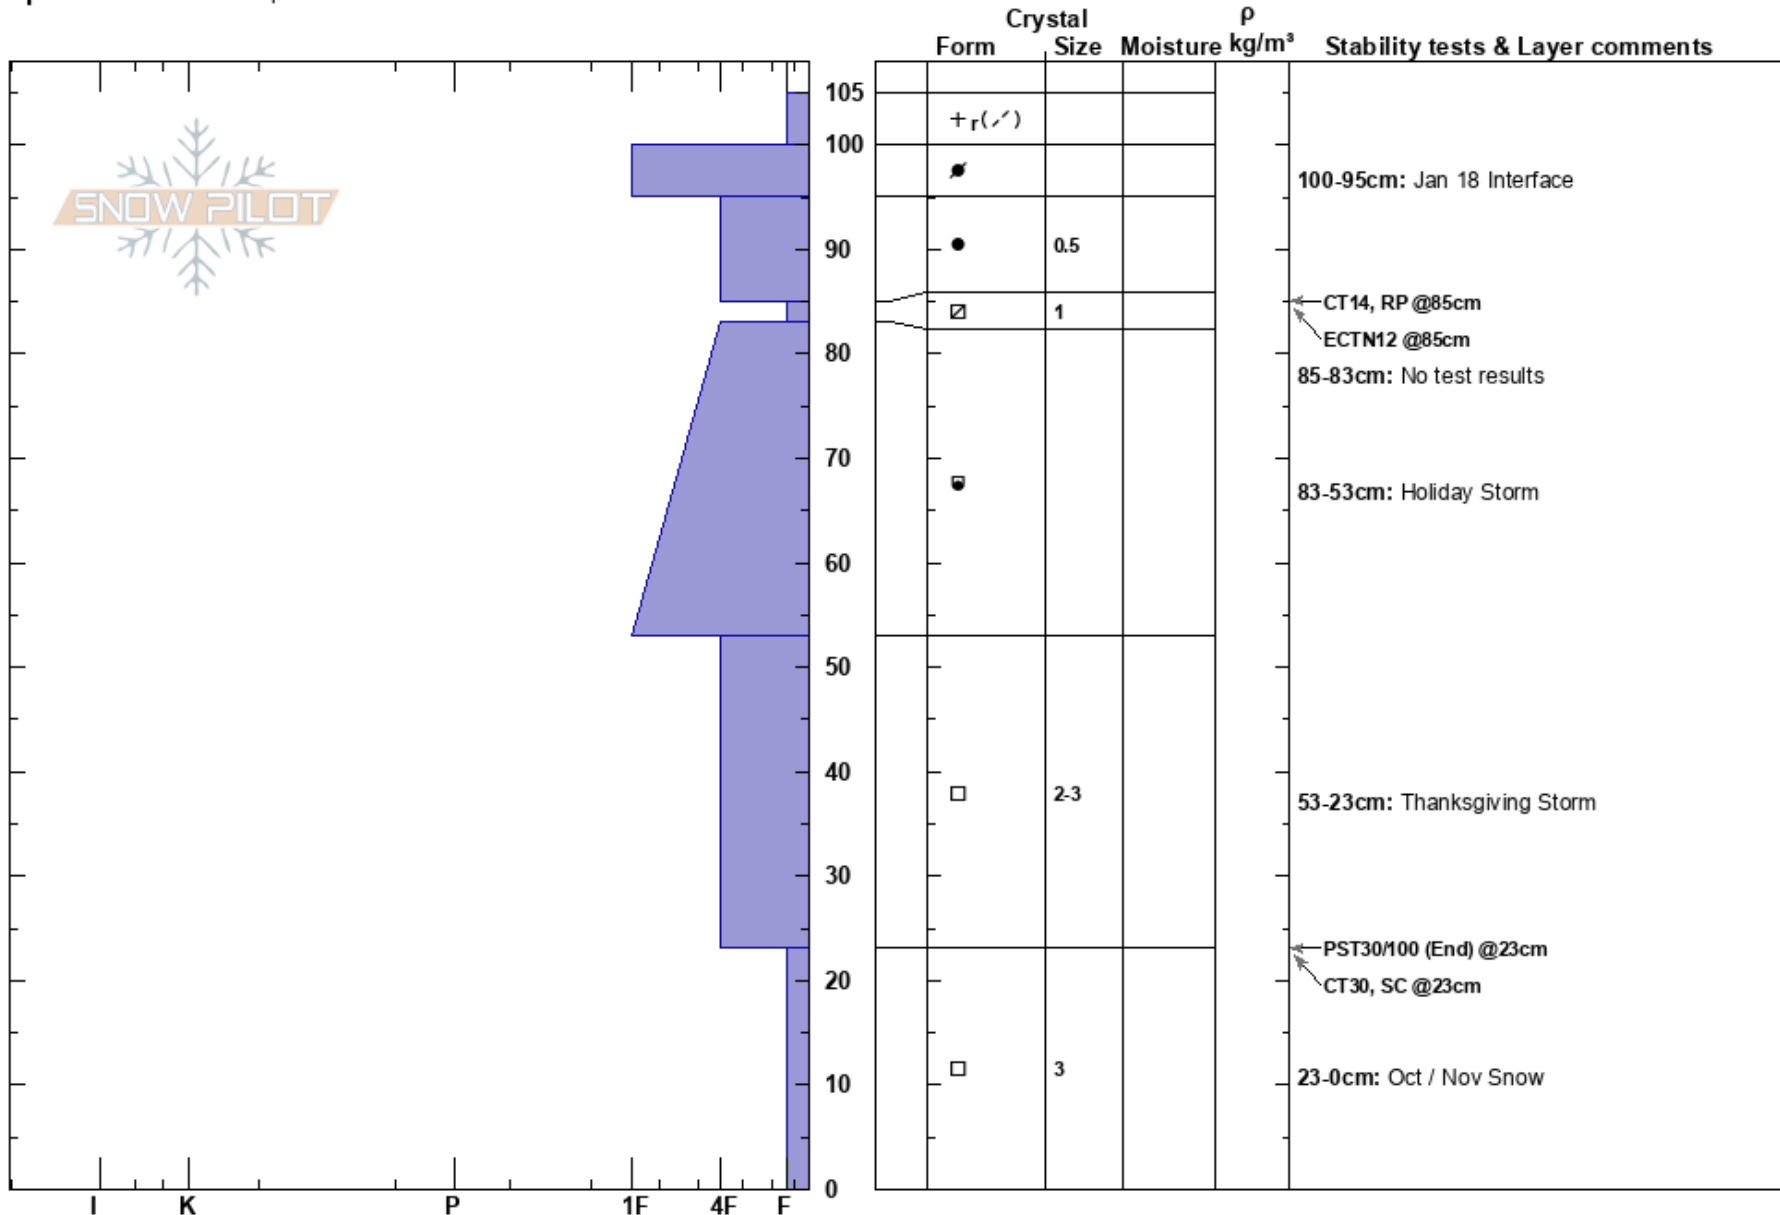

Mount Helen  
 Elk Mountains  
 CO  
**Elevation:** 11410 ft  
**Aspect:** 93°  
**Specifics:** We skied slope

Travis Tucker  
 02/02/2025 - 2:00pm  
**Co-ord:** 39.43203N, -106.07235W  
**Slope Angle:** 31°  
**Wind Loading:** no

**Stability:** Fair  
**Air Temperature:** 35°C  
**Sky Cover:** OVC  
**Precipitation:** NO  
**Wind:** W Light Breeze

**HS:** 105  
**PF:** 70  
**PS:** 20  
**Layer Notes:**  
 100-95cm: Jan 18 Interface  
 85-83cm: No test results  
 83-53cm: Holiday Storm  
 53-23cm: Thanksgiving Storm  
 23-0cm: Oct / Nov Snow