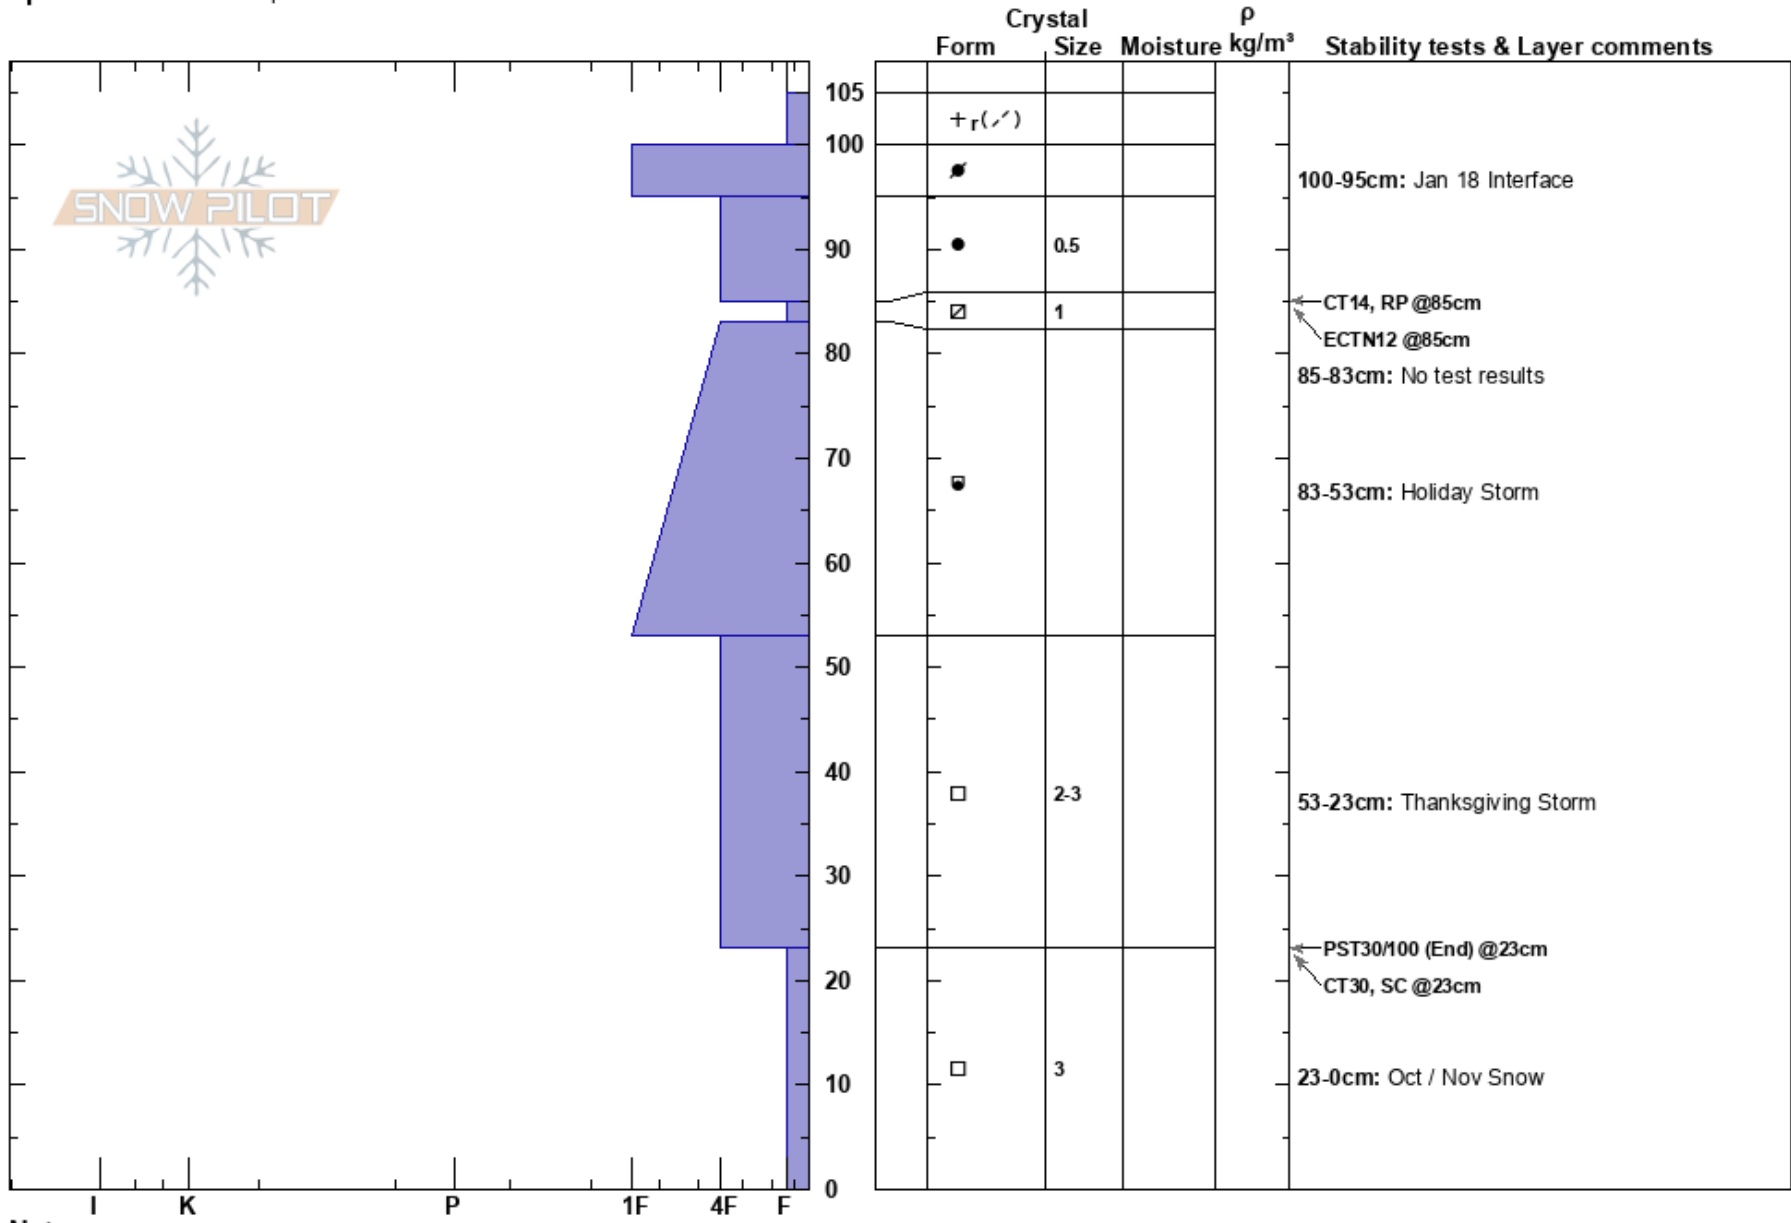

Mount Helen
 Elk Mountains
 CO
Elevation: 11410 ft
Aspect: 93°
Specifics: We skied slope

Travis Tucker
 02/02/2025 - 2:00pm
Co-ord: 39.43203N, -106.07235W
Slope Angle: 31°
Wind Loading: no

Stability: Fair
Air Temperature: 35°C
Sky Cover: OVC
Precipitation: NO
Wind: W Light Breeze

HS: 105
PF: 70
PS: 20
Layer Notes:
 100-95cm: Jan 18 Interface
 85-83cm: No test results
 83-53cm: Holiday Storm
 53-23cm: Thanksgiving Storm
 23-0cm: Oct / Nov Snow

Notes: