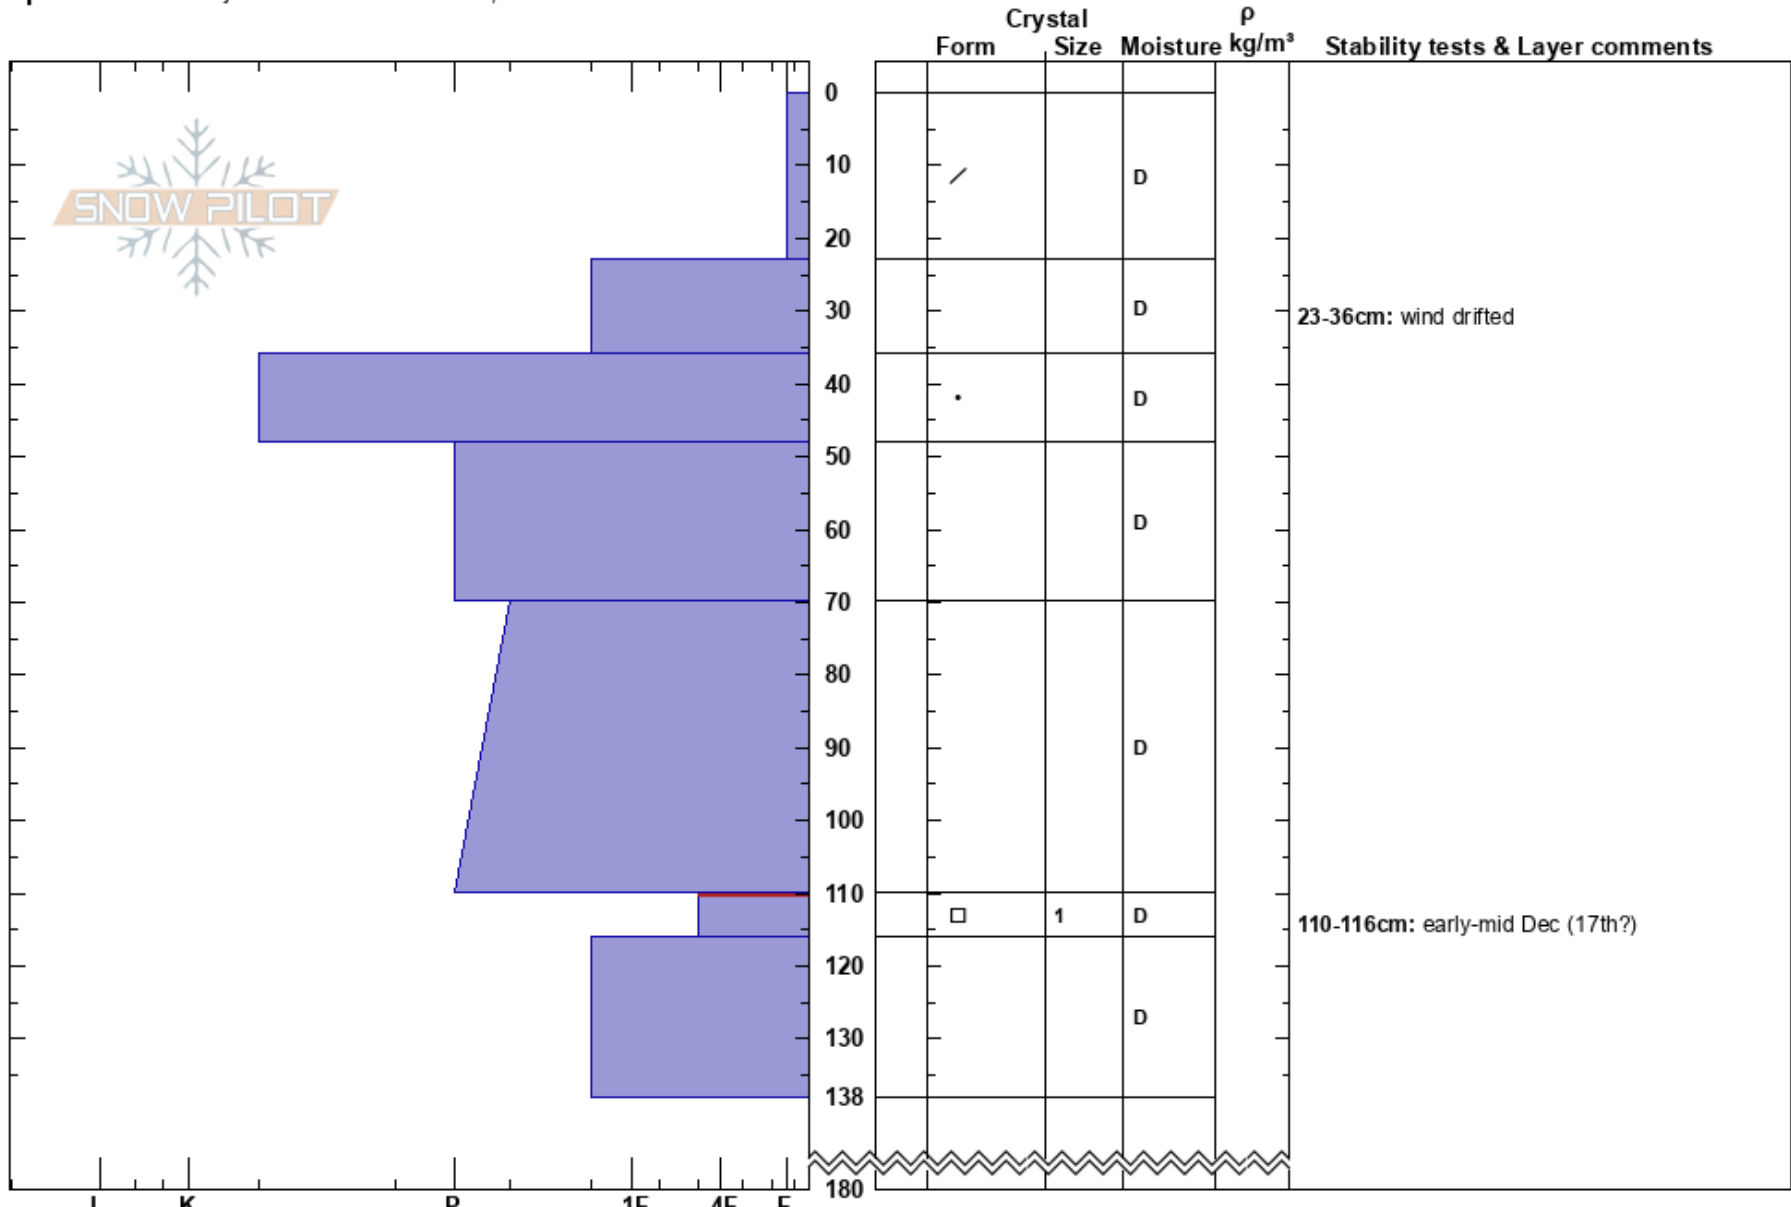

Amy's crown profile
North Cascades, East
WA

Hirshberg Josh
02/02/2025 - 11:00am
Co-ord: 10U 678702W 5379009N
Slope Angle: 44°
Wind Loading: previous

Stability:
Air Temperature:
Sky Cover: SCT
Precipitation: NO
Wind: Calm

HS:180
23-36cm: wind drifted
110-116cm: early-mid Dec (17th?)
110-116cm: Problematic layer

Elevation: 6600 ft
Aspect: 35°
Specifics: Pit is adjacent to avalanche: crown;

Notes: