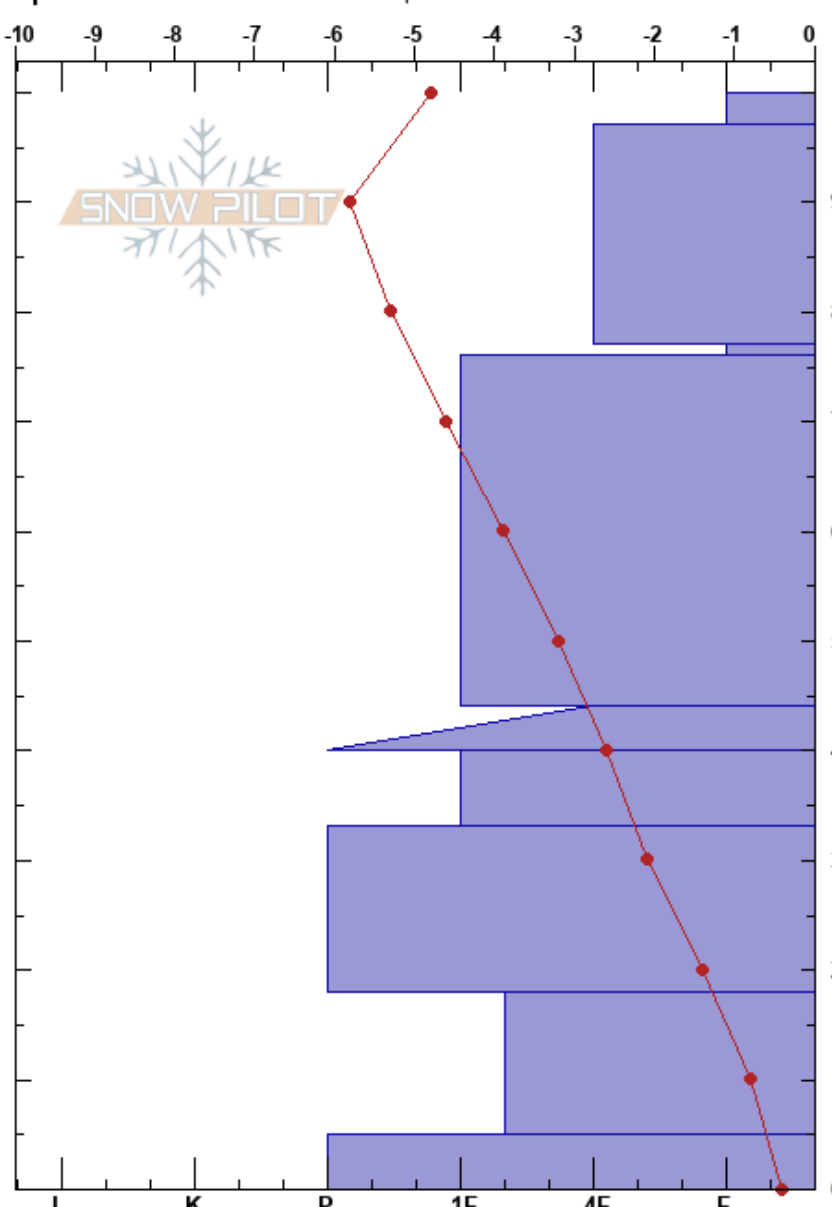

S Skorvfjället  
 Hemavan  
 Sweden  
**Elevation:** 623 m  
**Aspect:** W  
**Specifics:** Snowmobile tracks on slope

Wolfgang Hauber  
 18/02/2018 - 12:45  
**Co-ord:** 65.78101N, 15.08683E  
**Slope Angle:** 18°  
**Wind Loading:** previous

**Stability:** **HS:**100 **Layer Notes:**  
**Air Temperature:** -5.6°C **PF:**80 44-40cm: 20 Dec?  
**Sky Cover:** OVC  
**Precipitation:** NO  
**Wind:** SE Calm

Height (cm)	Crystal		$\rho$ kg/m <sup>3</sup>	Stability tests & Layer comments
	Form	Size		
100				
90	+			
80	•			
70				← ECTN19 @77cm ← CT15, SC @77cm ← CT13, SC @77cm
60	□			
50				
40	⊙(□)			44-40cm: 20 Dec?
30	□			
20	□			
10	^			
0	■			