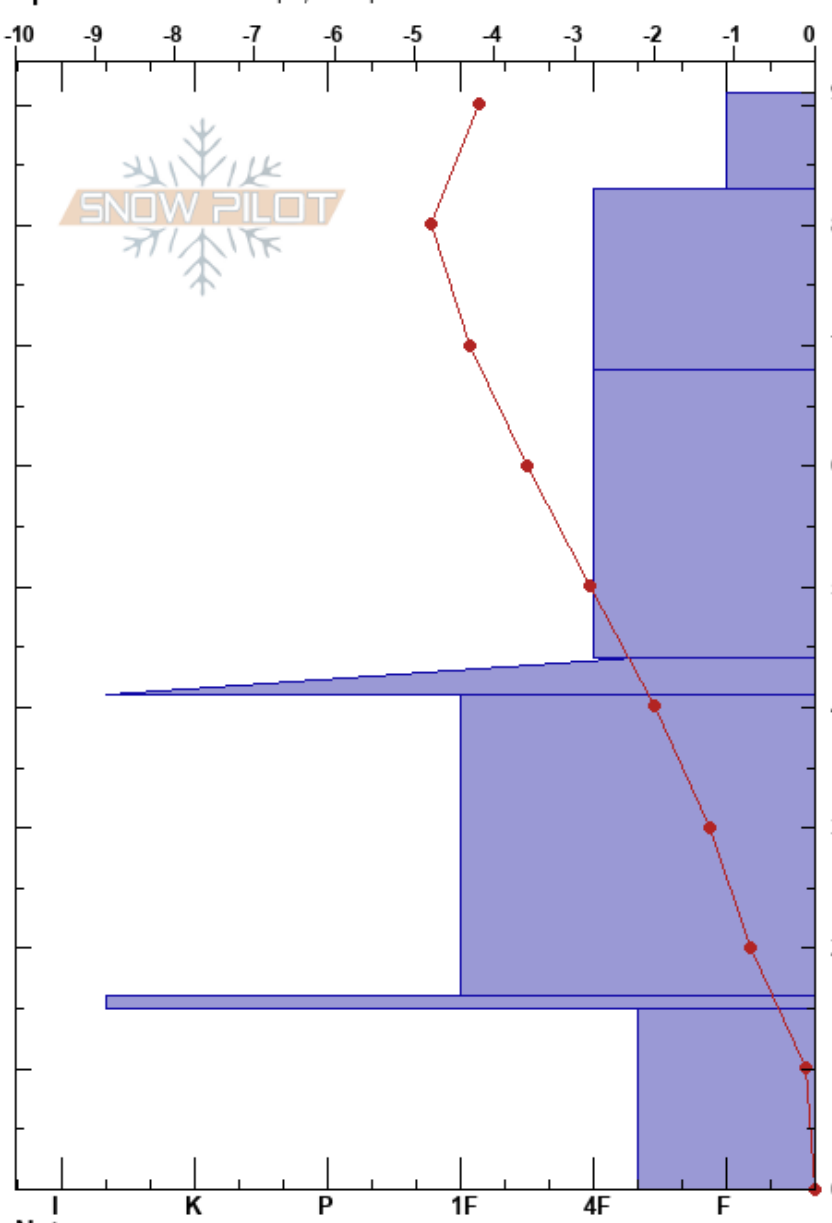

Skorvfället  
 Hemavan  
 Sweden  
 Elevation: 640 m  
 Aspect: 340°  
 Specifics: We skied slope; Poor pit location

Aki Björklund  
 18/02/2018 - 13:04  
 Co-ord: 65.77924N, 15.08763E  
 Slope Angle: 20°  
 Wind Loading: previous

Stability: **HS:91**  
 Air Temperature: -4.7°C PF:65  
 Sky Cover: OVC  
 Precipitation: NO  
 Wind: SE Light Breeze

Layer Notes:

Form	Crystal Size	Moisture	$\rho$ kg/m <sup>3</sup>	Stability tests & Layer comments
+	2.5			
•	1			
□	1.5			← ECTN24 @68cm ← CT29, RP @68cm ← CT30, RP @68cm
⊙(□)	2.5			
□	2			
■				
^	3.5			