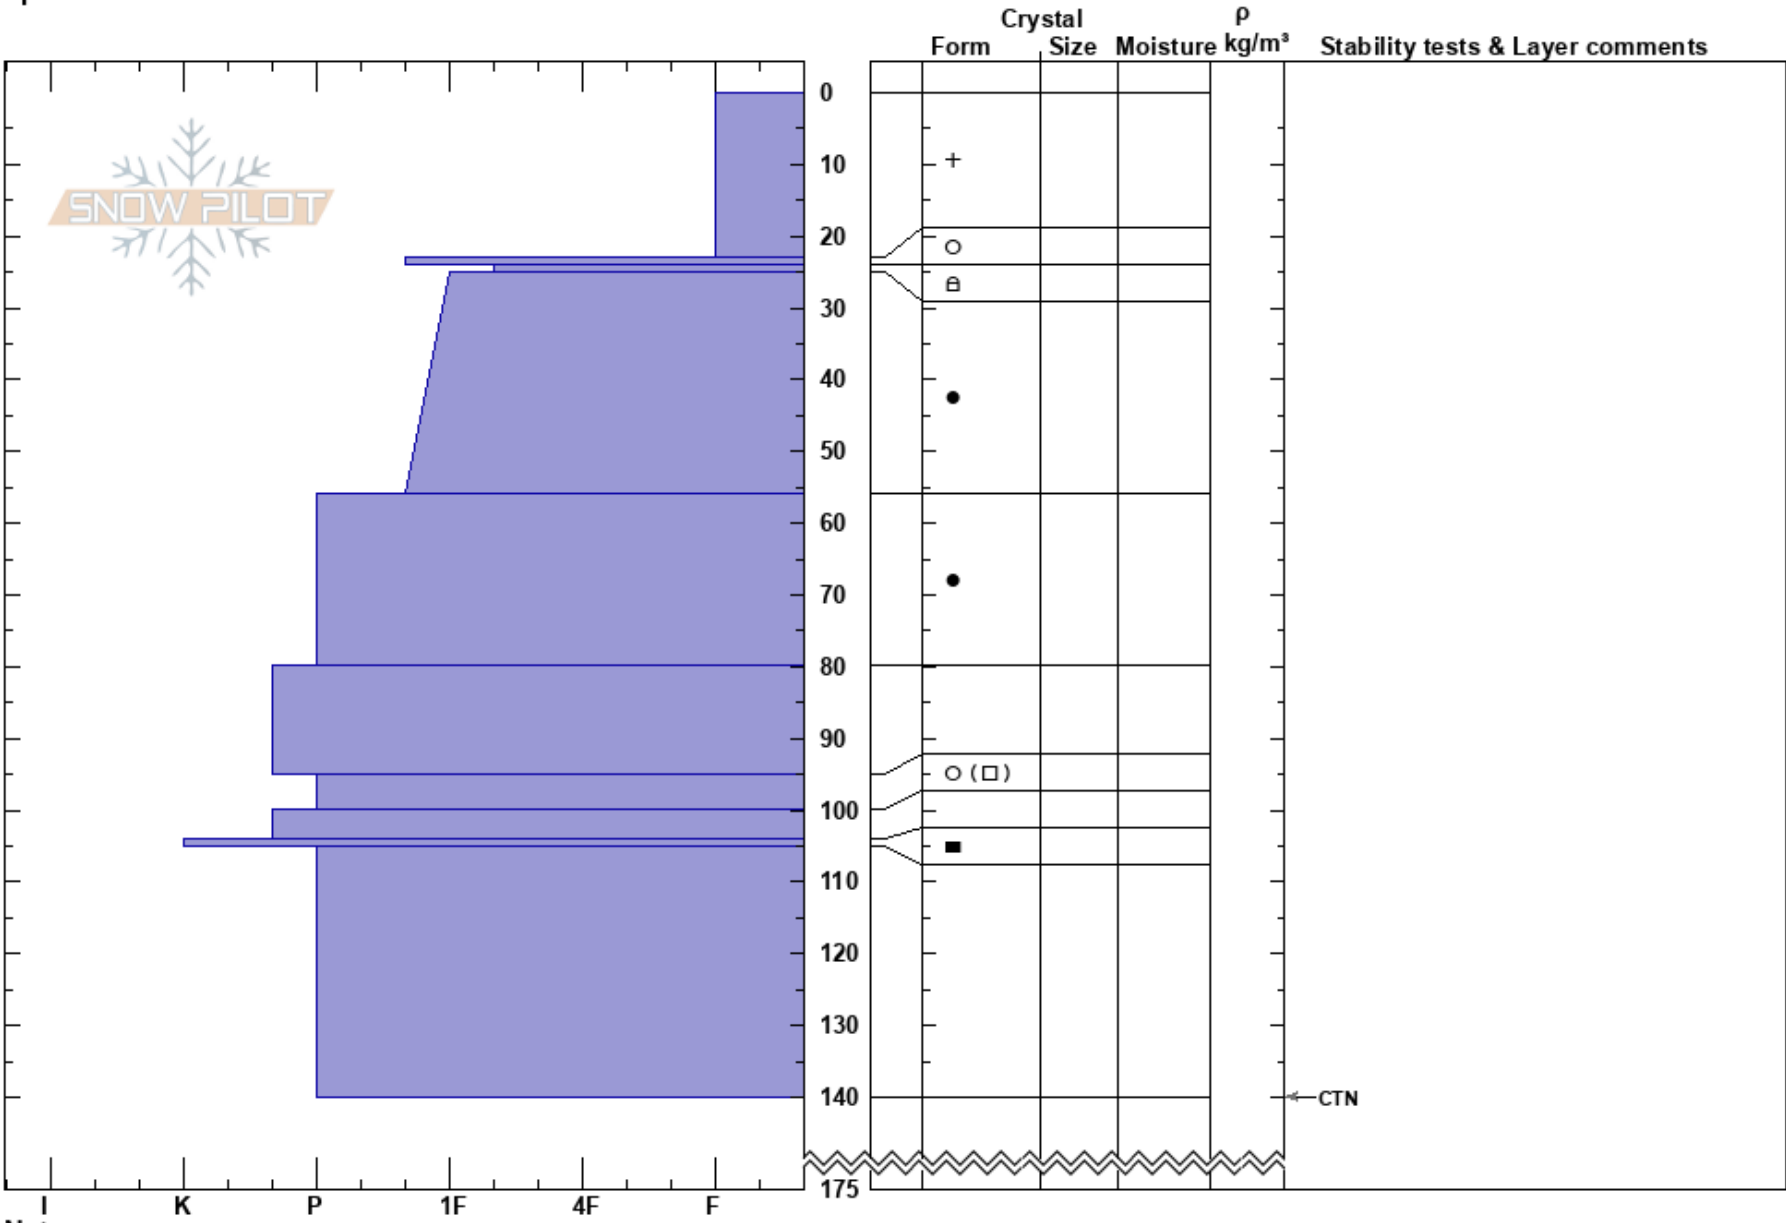

Amys Upper  
 North Cascades, East  
 WA  
 Elevation: 7760 ft  
 Aspect: NE  
 Specifics:

Adam Butterfield  
 02/02/2025 - 11:00am  
 Co-ord: 10U 678033W 5378919N  
 Slope Angle:  
 Wind Loading:

Stability:  
 Air Temperature:  
 Sky Cover:  
 Precipitation:  
 Wind:

HS:175  
 95-100cm:Problematic layer

Notes: