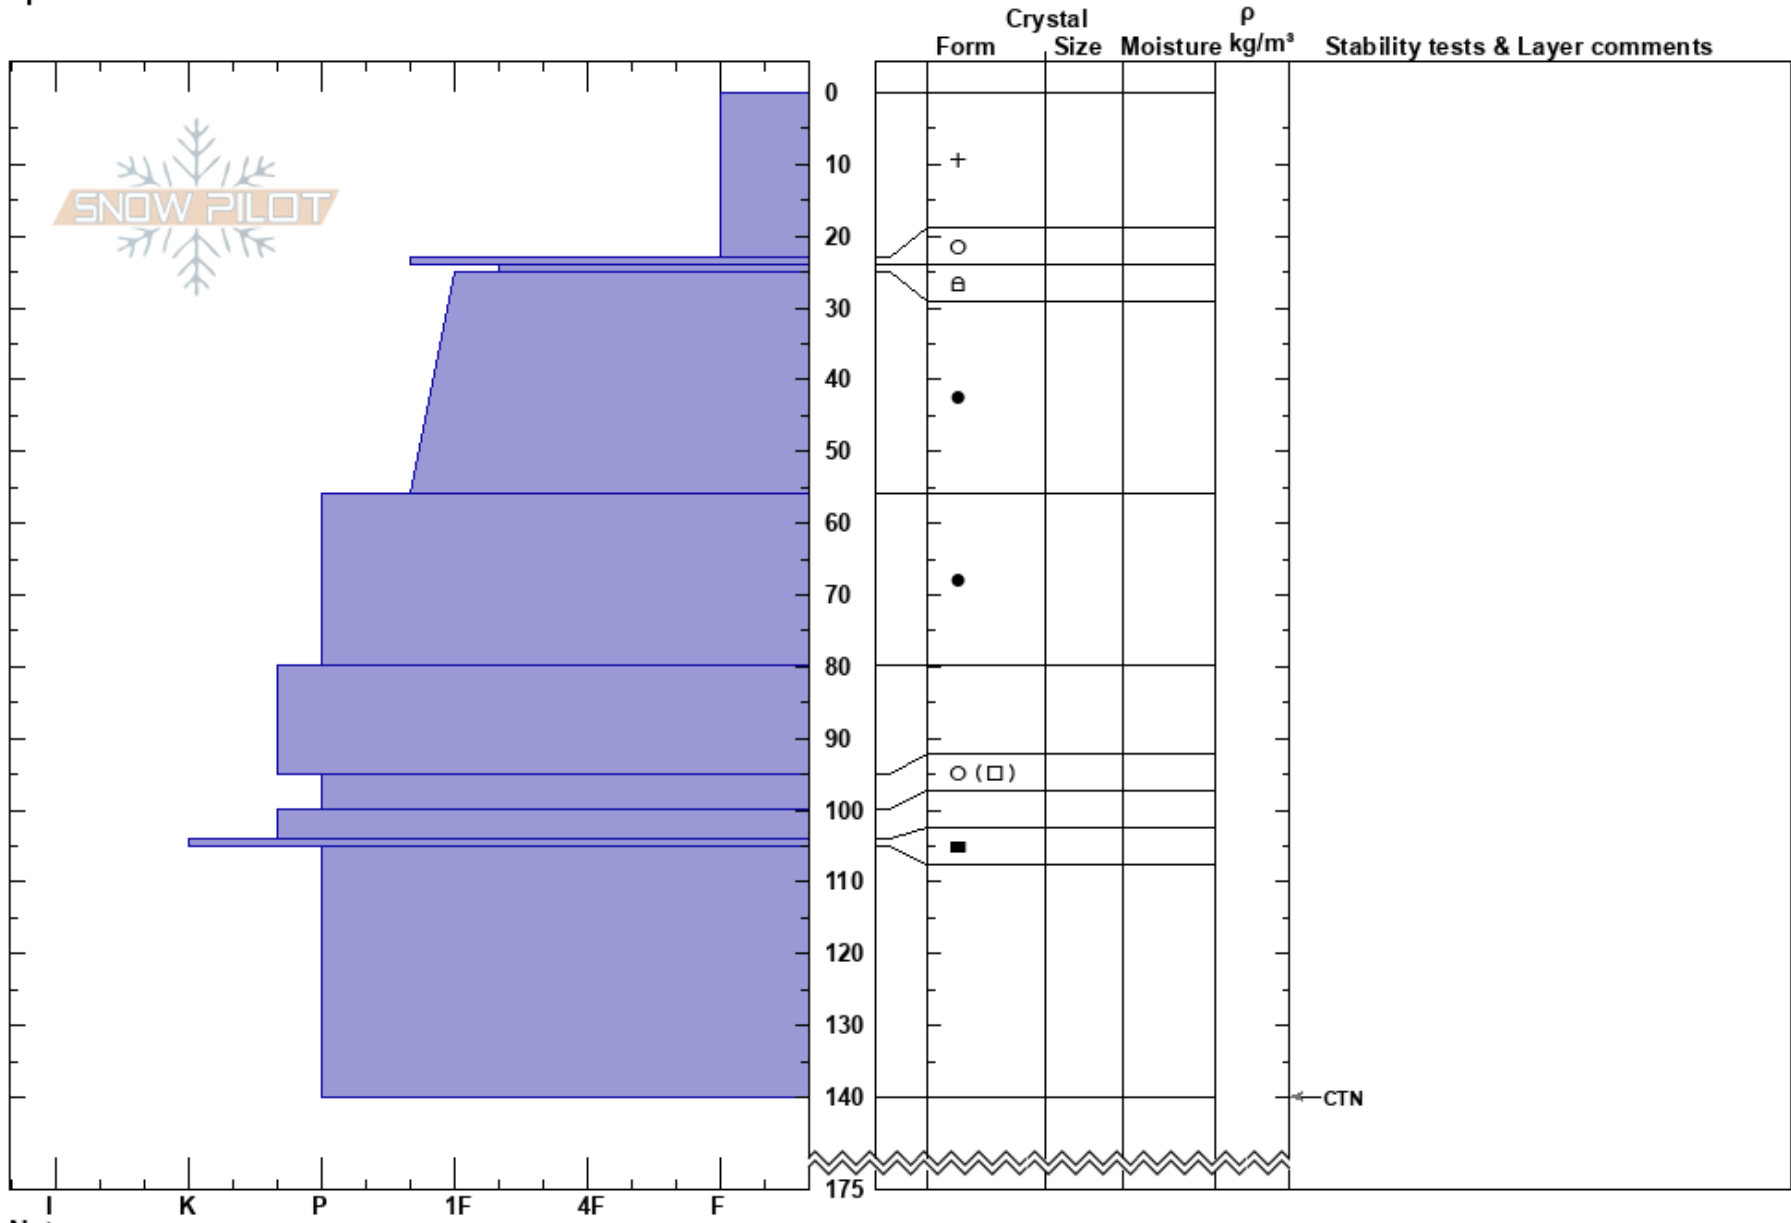

Amys Upper  
 North Cascades, East  
 WA  
 Elevation: 7760 ft  
 Aspect: NE  
 Specifics:

Adam Butterfield  
 02/02/2025 - 11:00am  
 Co-ord: 10U 678033W 5378919N  
 Slope Angle:  
 Wind Loading:

Stability:  
 Air Temperature:  
 Sky Cover:  
 Precipitation:  
 Wind:

HS:175  
 95-100cm:Problematic layer

Notes: