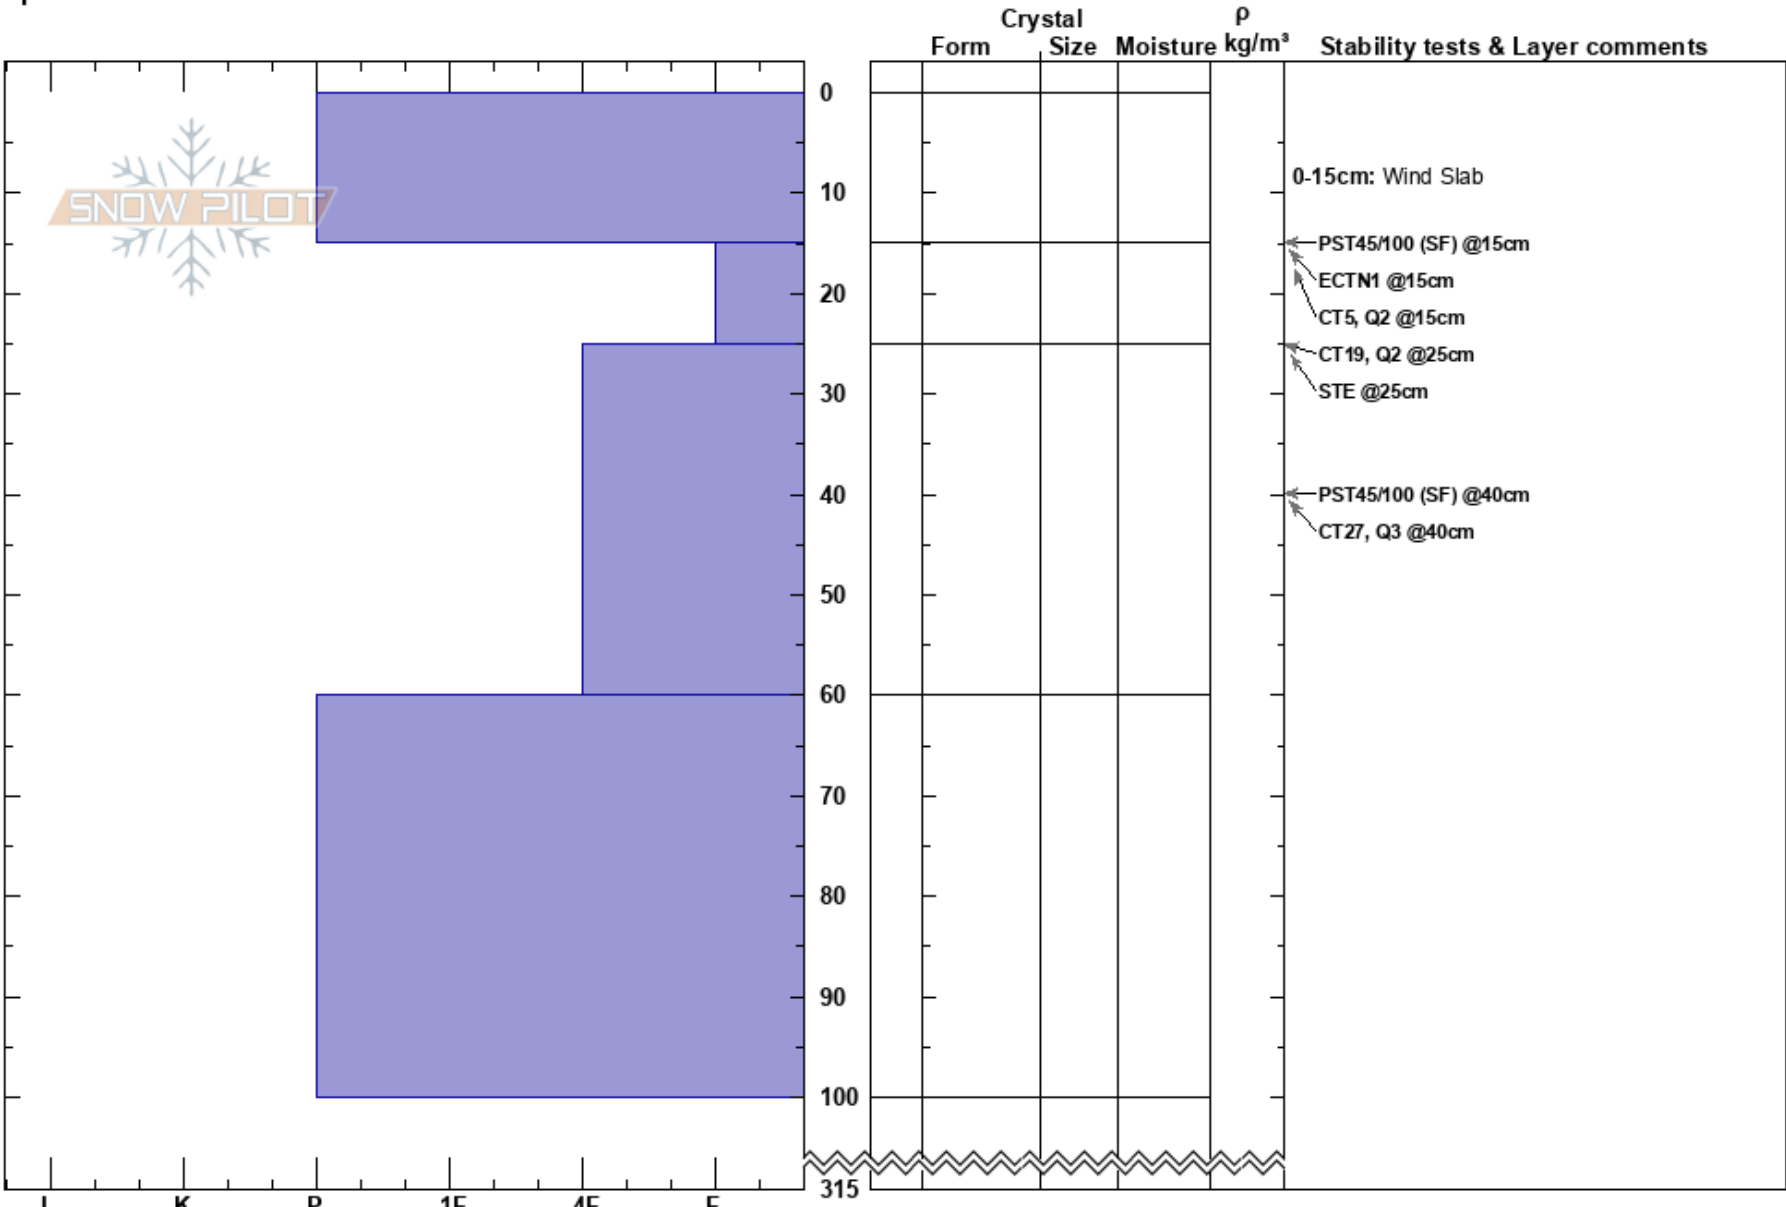

Eddie's 20250201
 Turnagain Pass
 AK
 Elevation: 2400 ft
 Aspect: N
 Specifics:

Scott Parmelee
 02/01/2025 - 2:00pm
 Co-ord: 60.79866N, -149.12357W
 Slope Angle: 22°
 Wind Loading:

Stability: HS:315
 Air Temperature: 0-15cm: Wind Slab
 Sky Cover: FEW 0-15cm: Problematic layer
 Precipitation:
 Wind: Calm

Notes: Pit depth 100cm