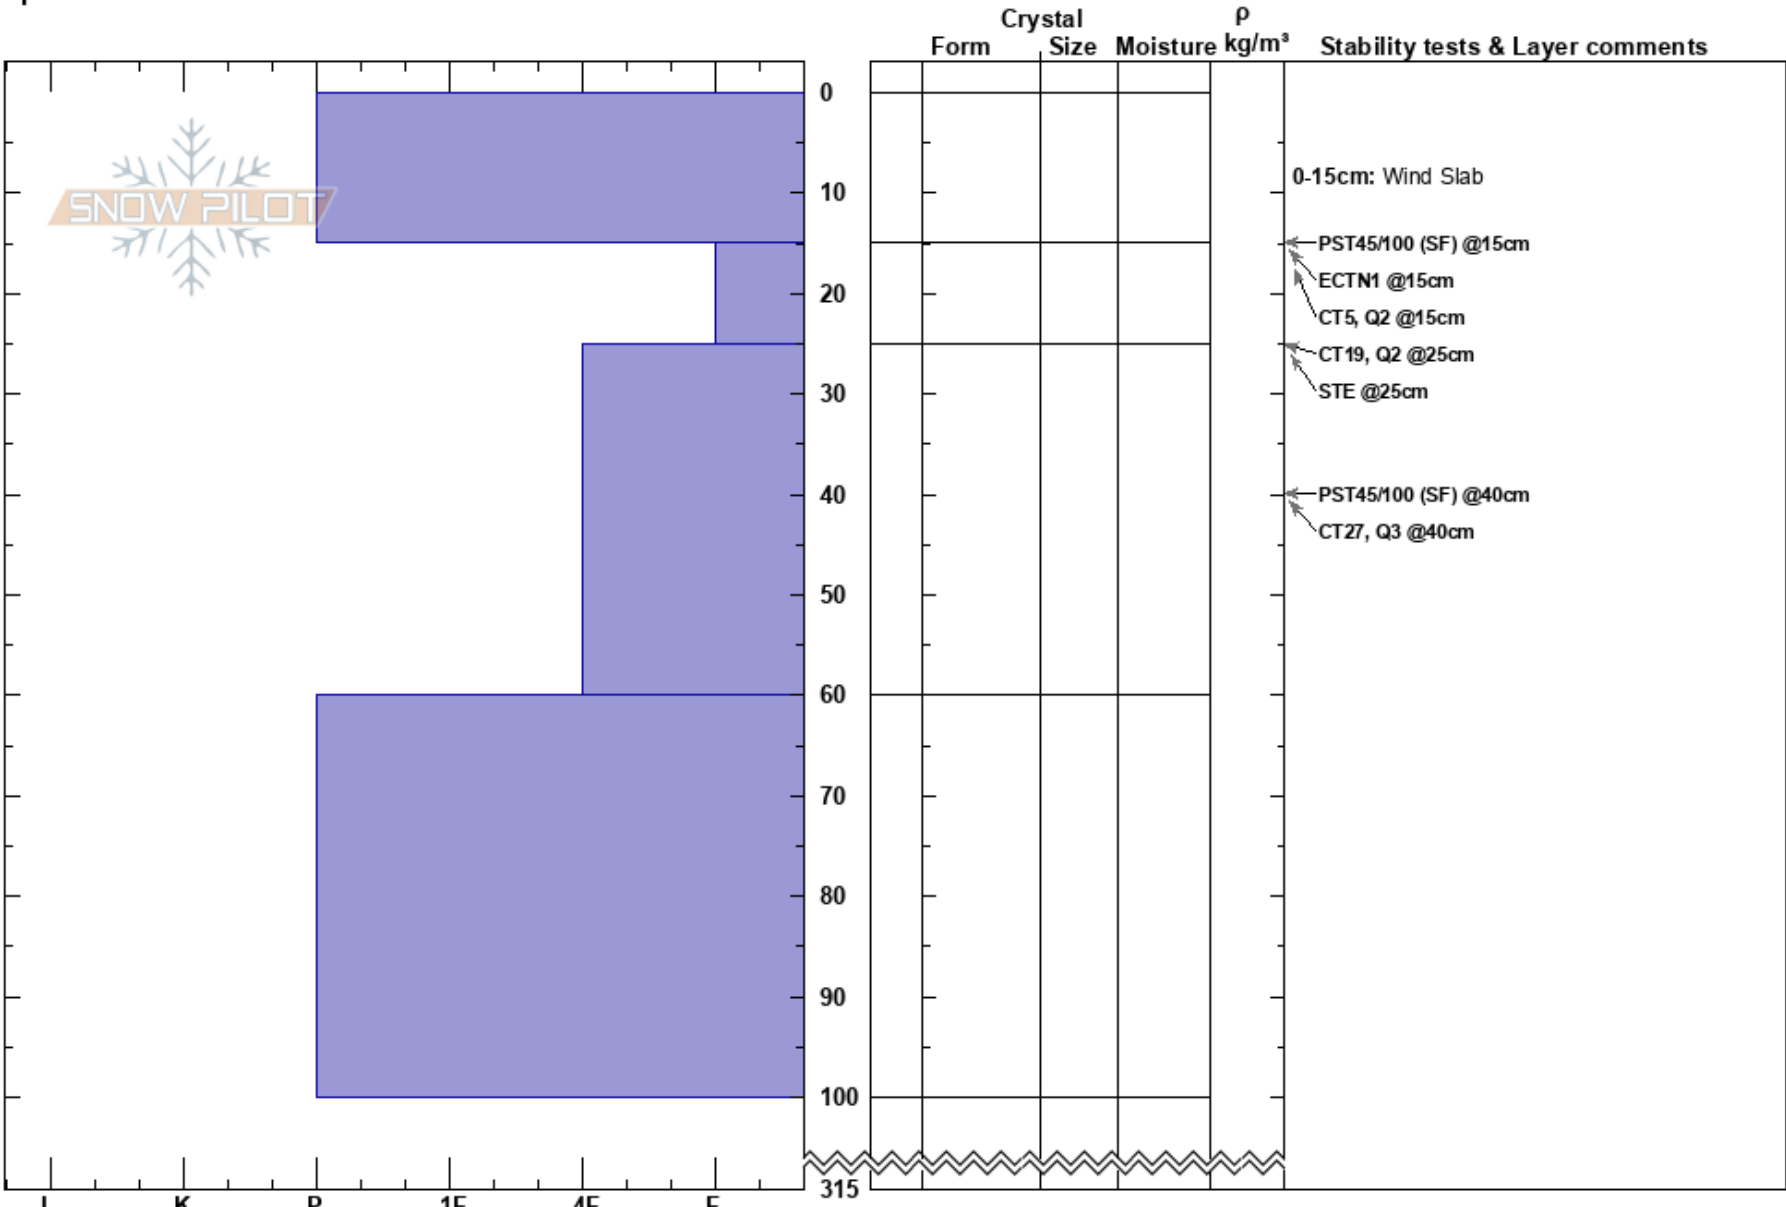

Eddie's 20250201
 Turnagain Pass
 AK
 Elevation: 2400 ft
 Aspect: N
 Specifics:

Scott Parmelee
 02/01/2025 - 2:00pm
 Co-ord: 60.79866N, -149.12357W
 Slope Angle: 22°
 Wind Loading:

Stability: **HS:315**
 Air Temperature: 0-15cm: Wind Slab
 Sky Cover: FEW 0-15cm: Problematic layer
 Precipitation:
 Wind: Calm

Notes: Pit depth 100cm