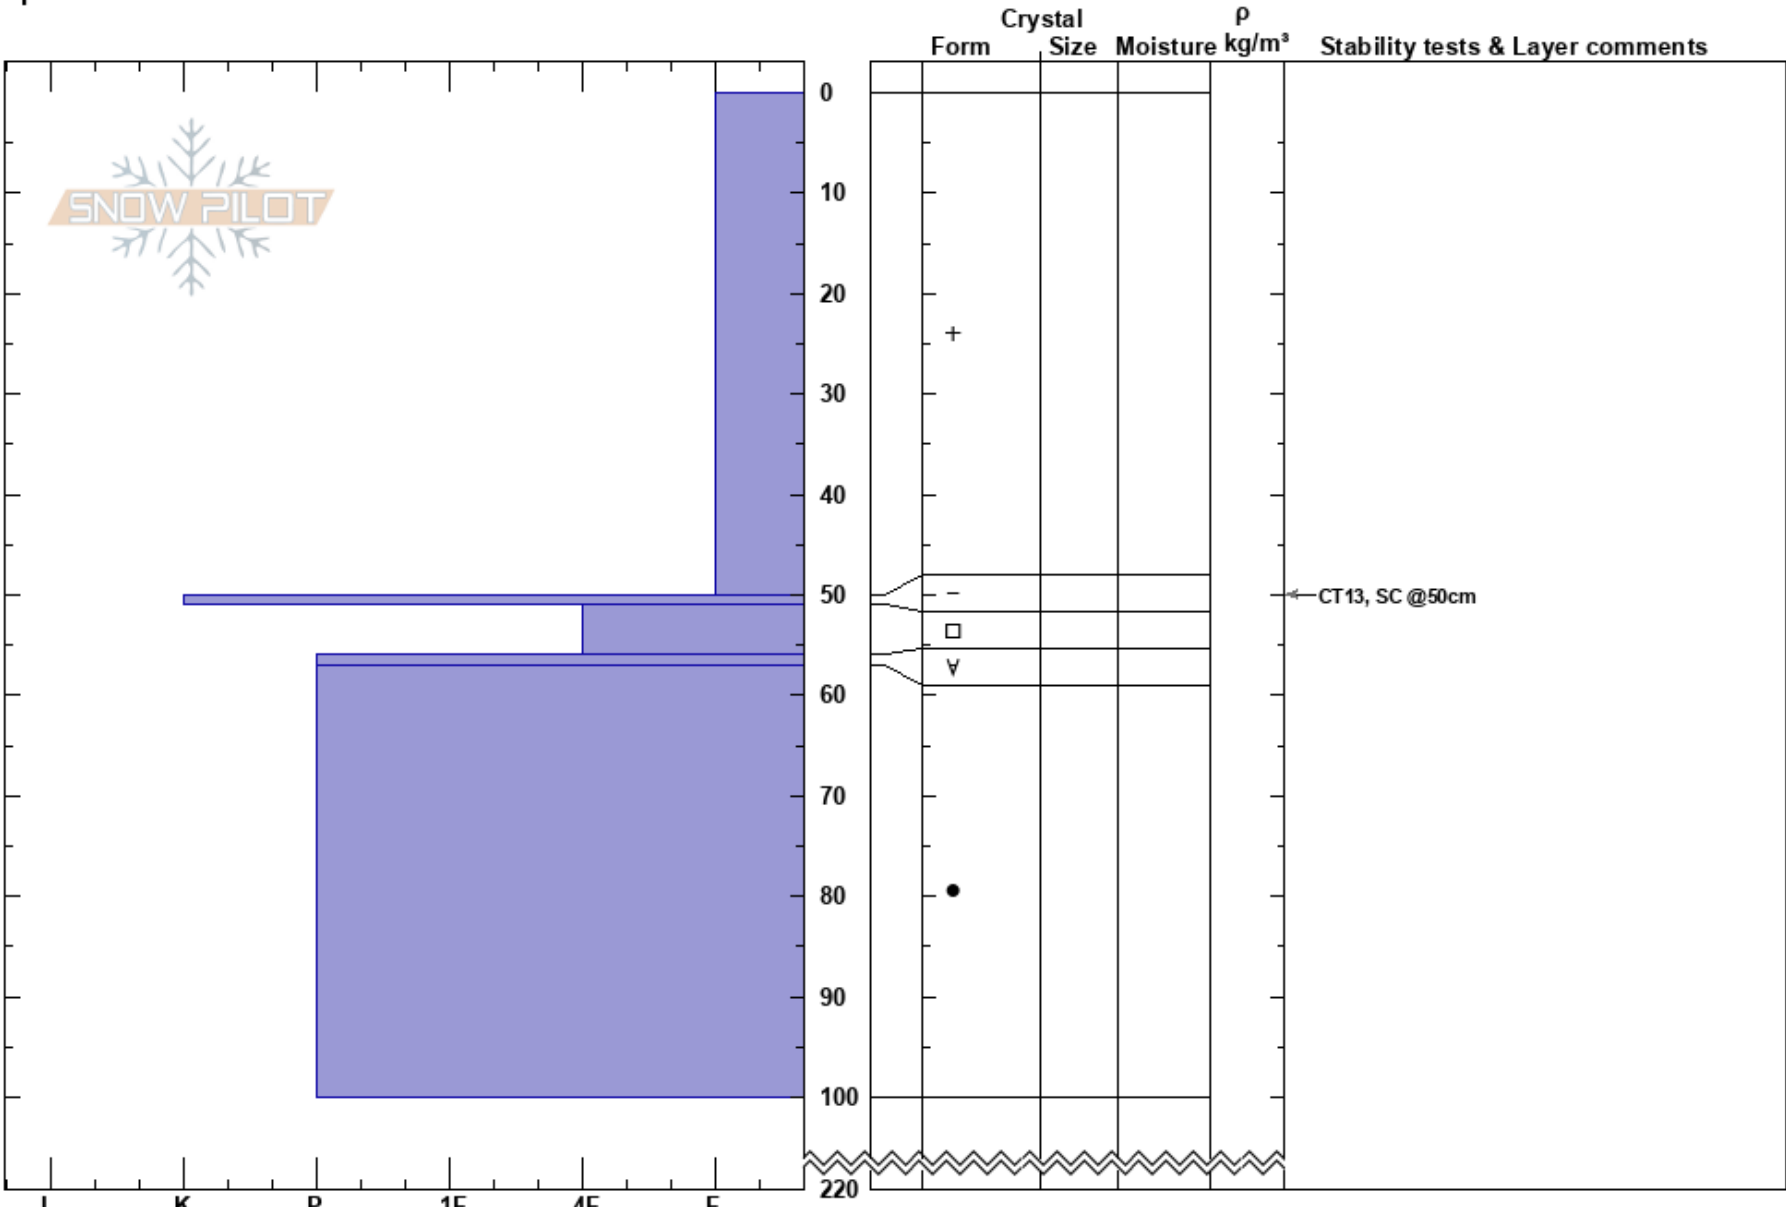

Dairyland  
 Monashee  
 BC  
 Elevation: 1580 m  
 Aspect: S  
 Specifics:

Steve Zorn  
 01/02/2025 - 11:00  
 Co-ord:  
 Slope Angle: 30°  
 Wind Loading:

Stability:  
 Air Temperature: -11°C  
 Sky Cover: SCT  
 Precipitation: NO  
 Wind:

HS:220  
 PF:50  
 50-51cm: Problematic layer

Notes: