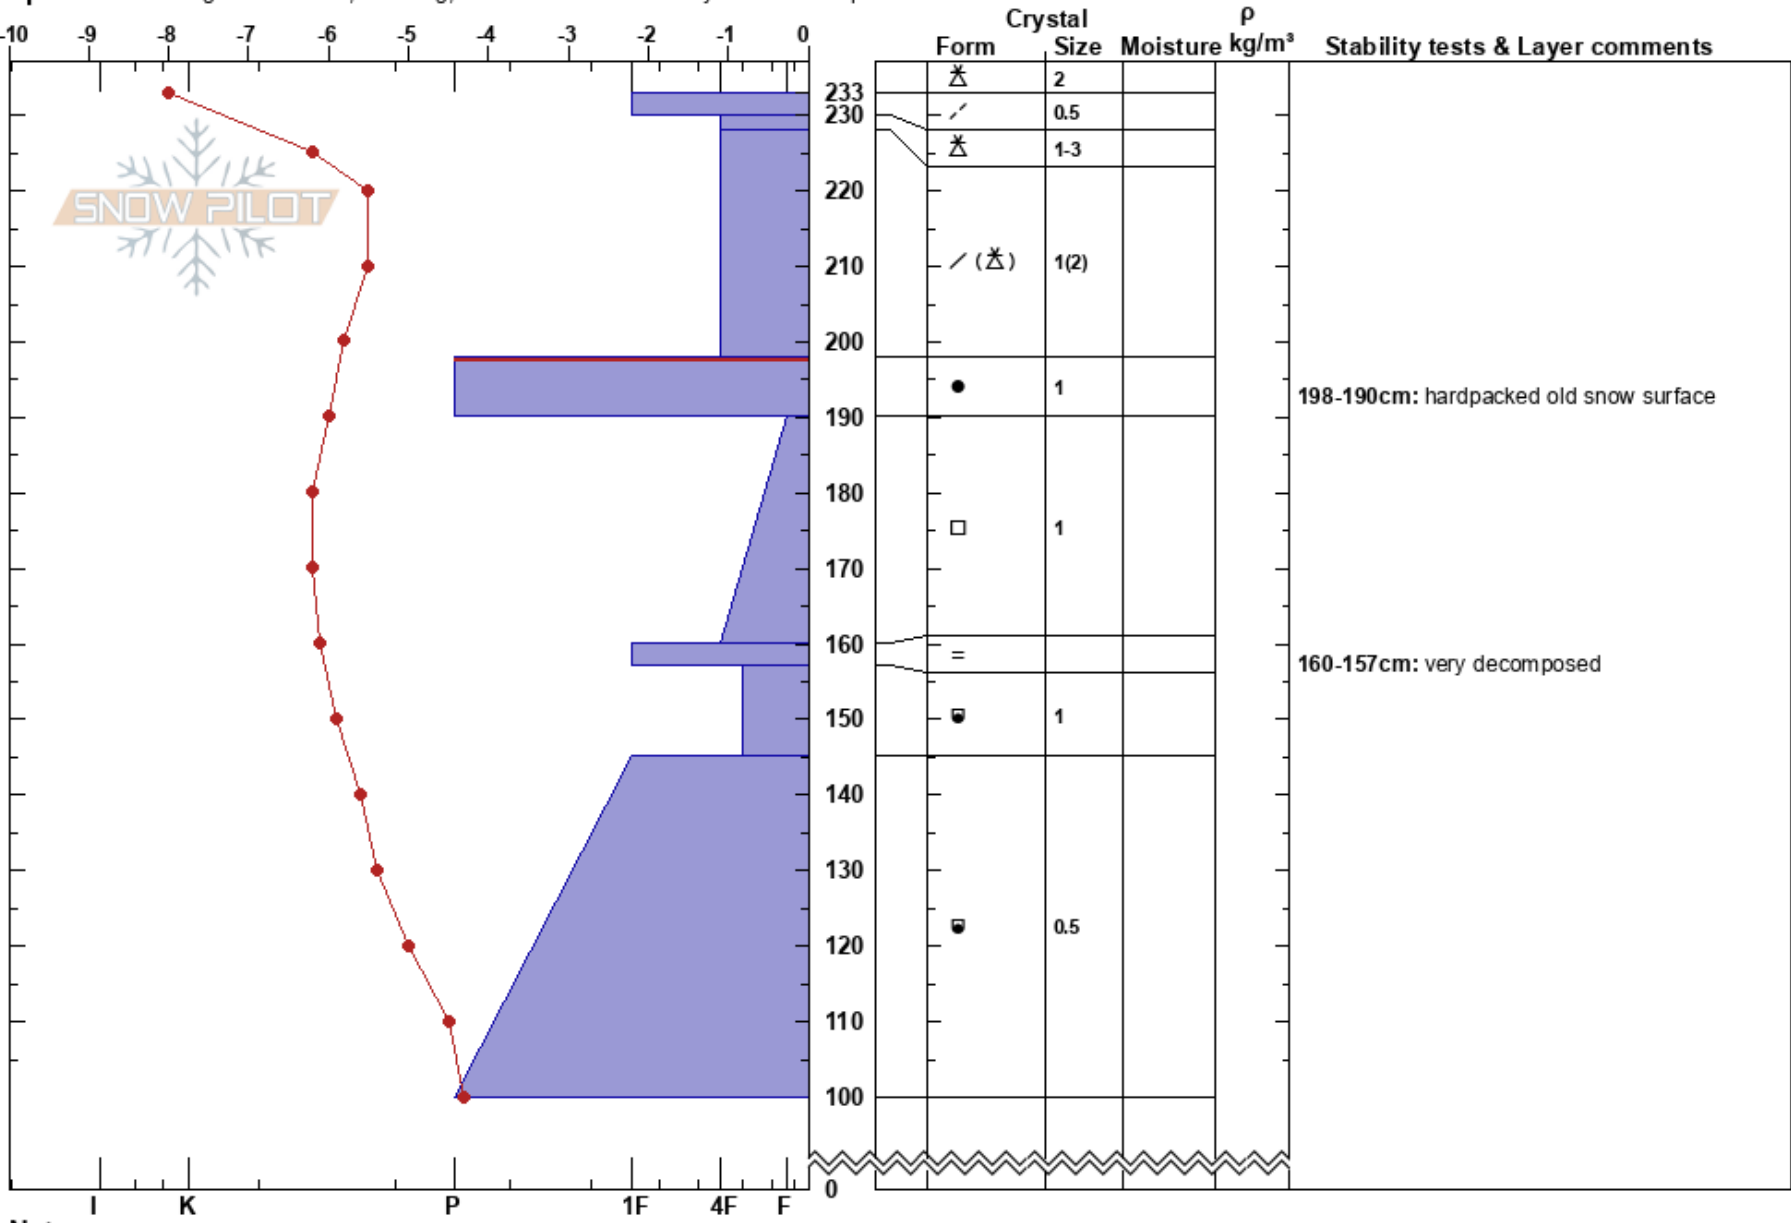

KP 2.5  
 Silver Valley Area  
 ID  
 Elevation: 6250 ft  
 Aspect: N

izzy davis  
 02/01/2025 - 2:30pm  
 Co-ord: 47.48857N, -116.12931W  
 Slope Angle: 36°  
 Wind Loading: yes

Stability:  
 Air Temperature: -8°C  
 Sky Cover: SCT  
 Precipitation: NO  
 Wind: SW Moderate

HS:233  
 PF:30  
 PS: 15  
 Layer Notes:  
 198-190cm: hardpacked old snow surface  
 198-190cm: Problematic layer  
 160-157cm: very decomposed

Specifics: Pit dug in a Ski Area; Cracking; Recent avalanche activity on similar slopes