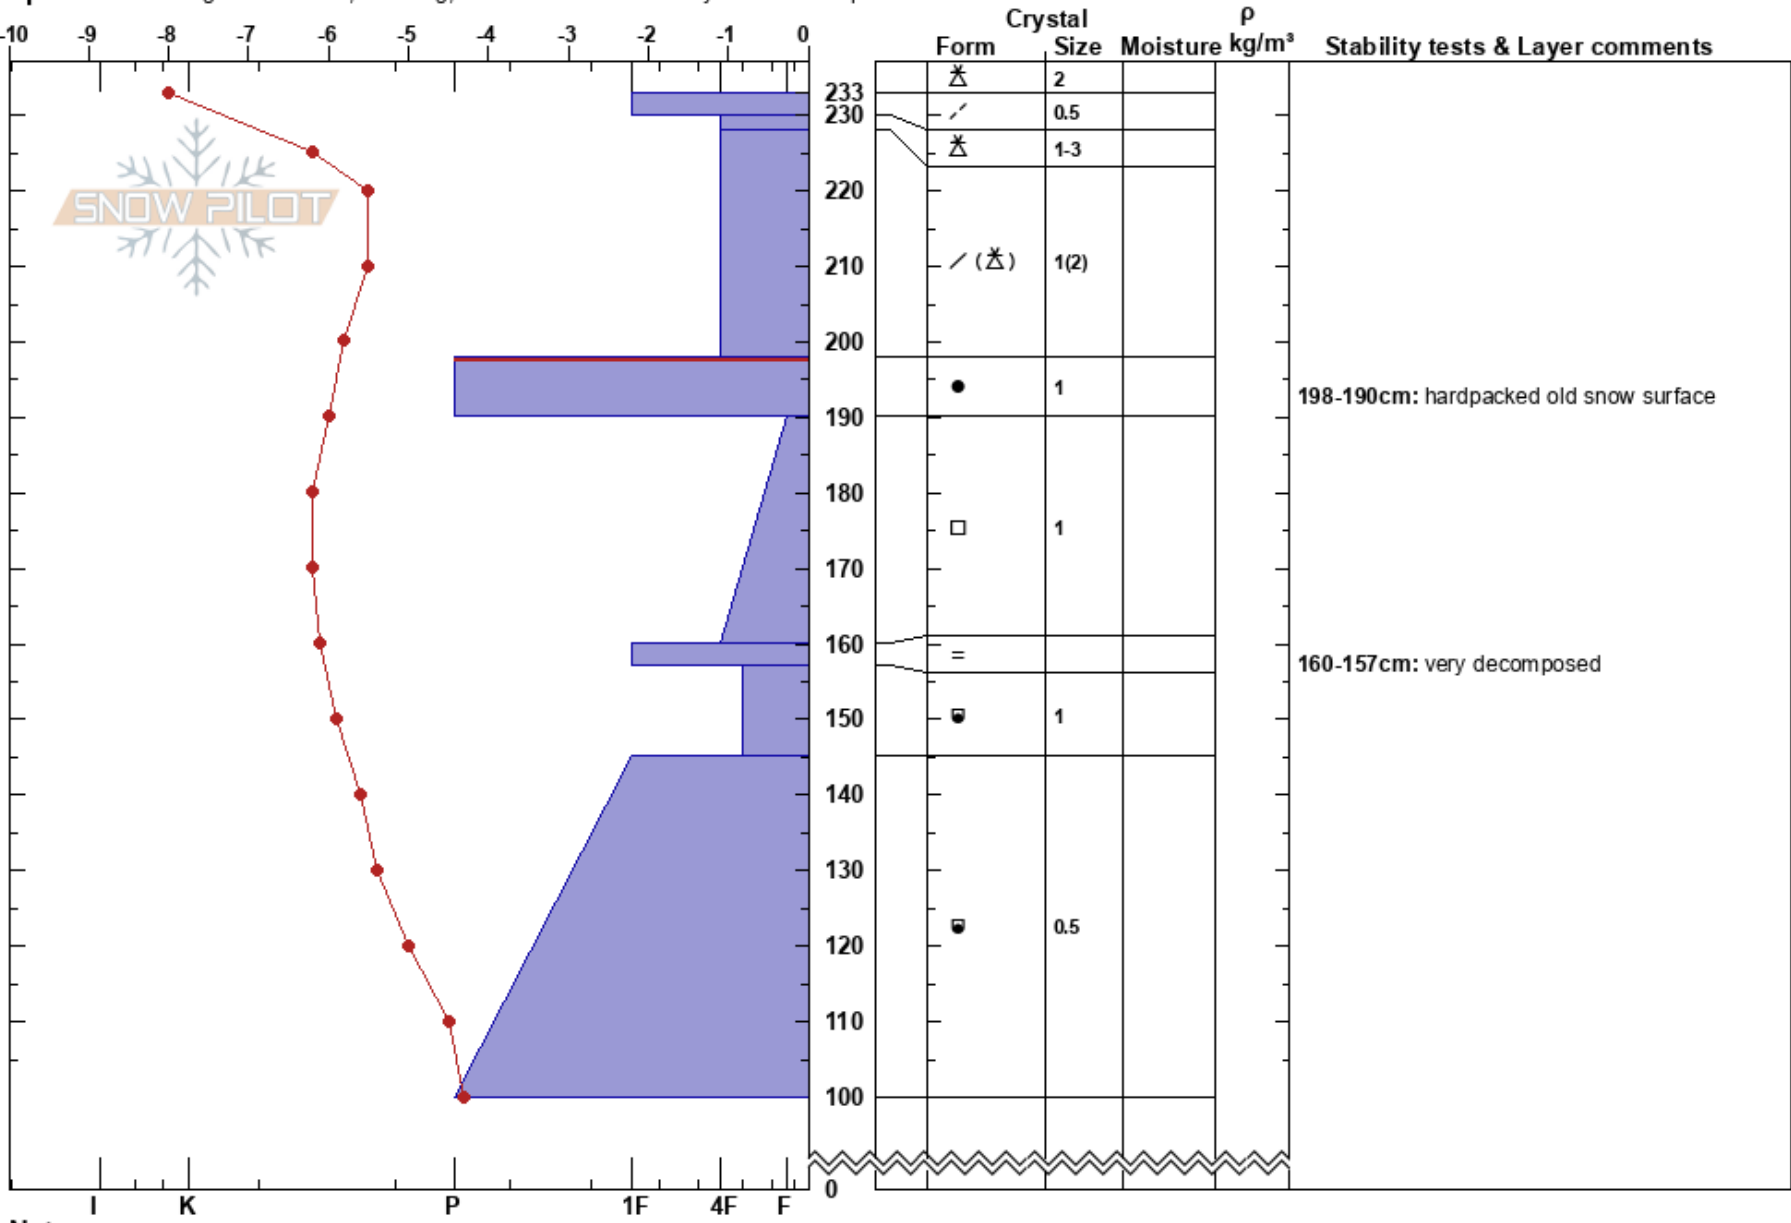

KP 2.5
 Silver Valley Area
 ID
 Elevation: 6250 ft
 Aspect: N

izzy davis
 02/01/2025 - 2:30pm
 Co-ord: 47.48857N, -116.12931W
 Slope Angle: 36°
 Wind Loading: yes

Stability:
 Air Temperature: -8°C
 Sky Cover: SCT
 Precipitation: NO
 Wind: SW Moderate

HS:233
 PF:30
 PS: 15
 Layer Notes:
 198-190cm: hardpacked old snow surface
 198-190cm: Problematic layer
 160-157cm: very decomposed

Specifics: Pit dug in a Ski Area; Cracking; Recent avalanche activity on similar slopes