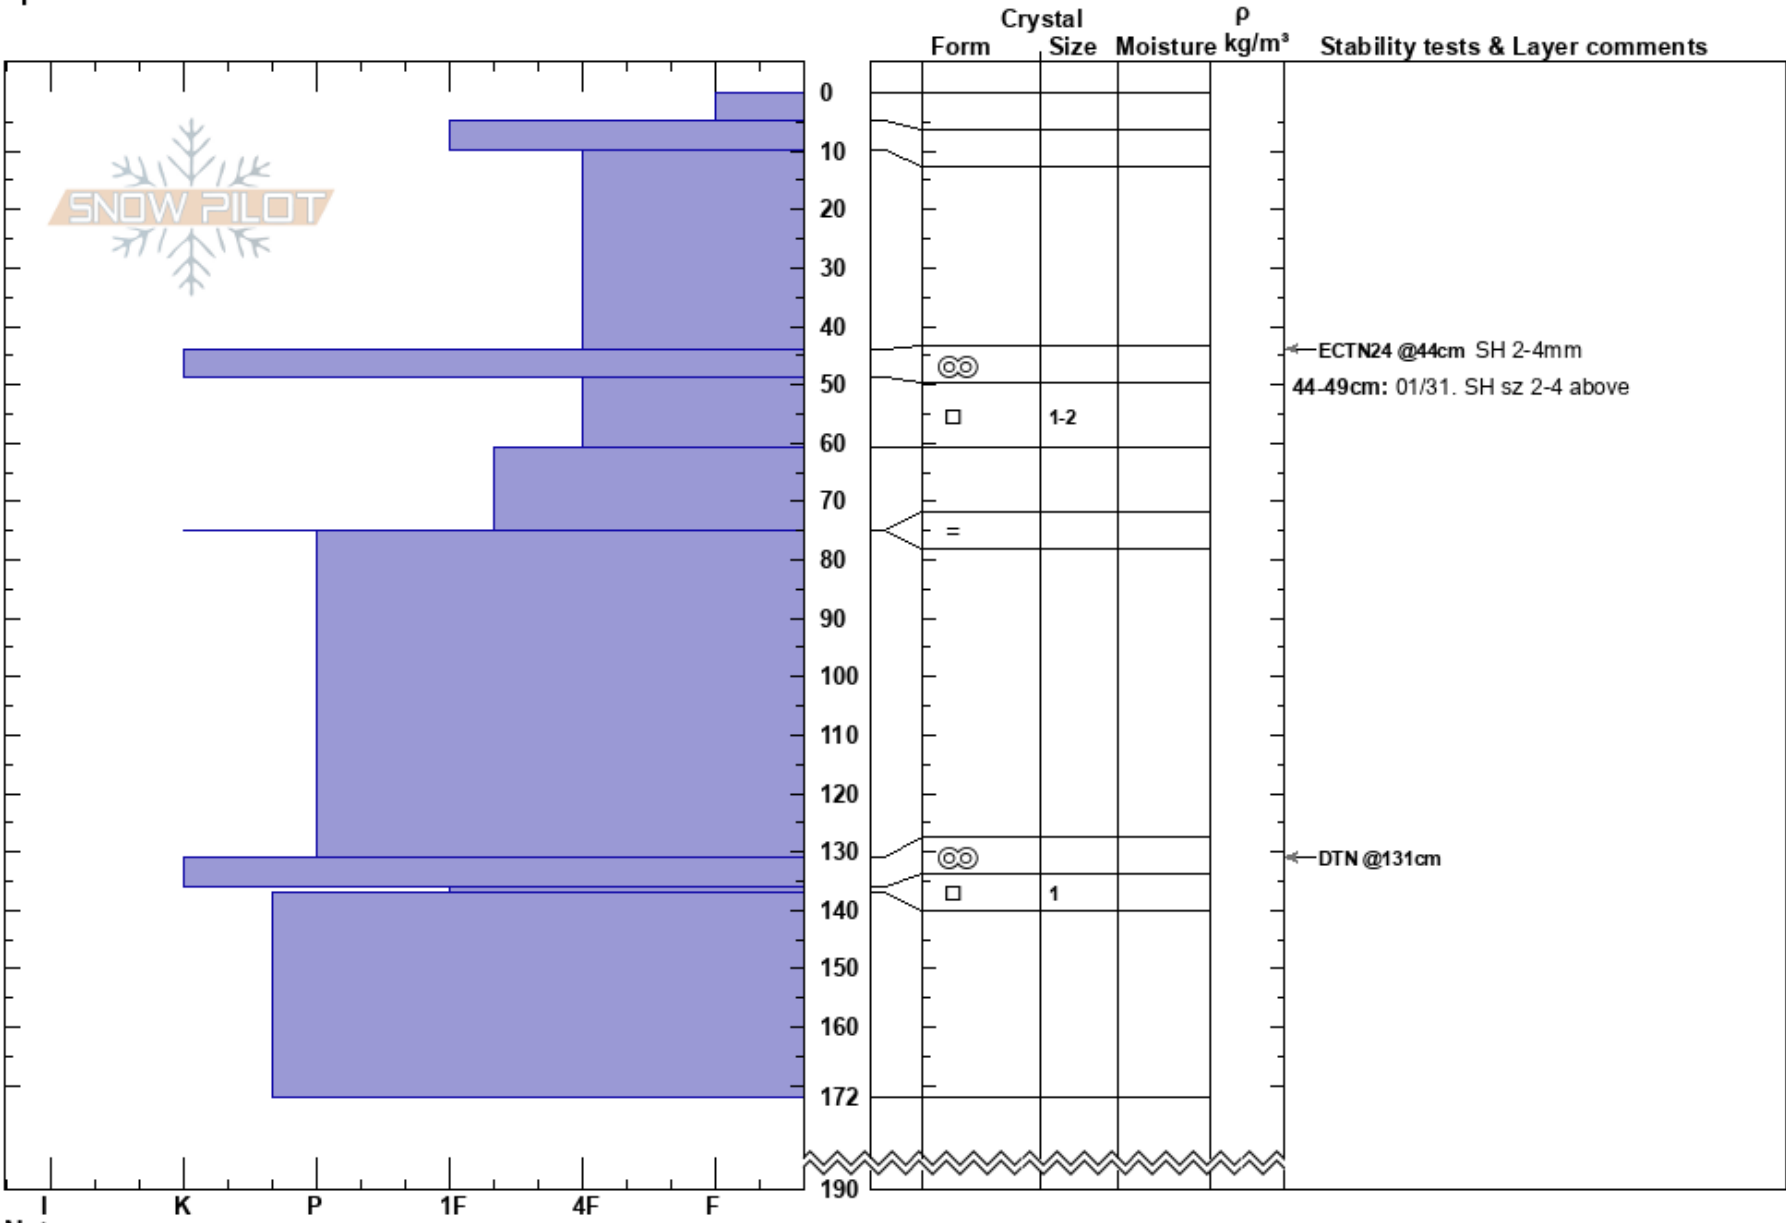

Stagleap  
 Kootenay Pass  
 BC  
 Elevation: 2040 m  
 Aspect: S  
 Specifics:

Titouan Chopin  
 01/02/2025 - 12:30  
 Co-ord:  
 Slope Angle: 30°  
 Wind Loading:

Stability:  
 Air Temperature: -8.3°C PF:65 HS:190  
 Sky Cover: BKN  
 Precipitation: NO  
 Wind: S Light Breeze  
 Layer Notes: