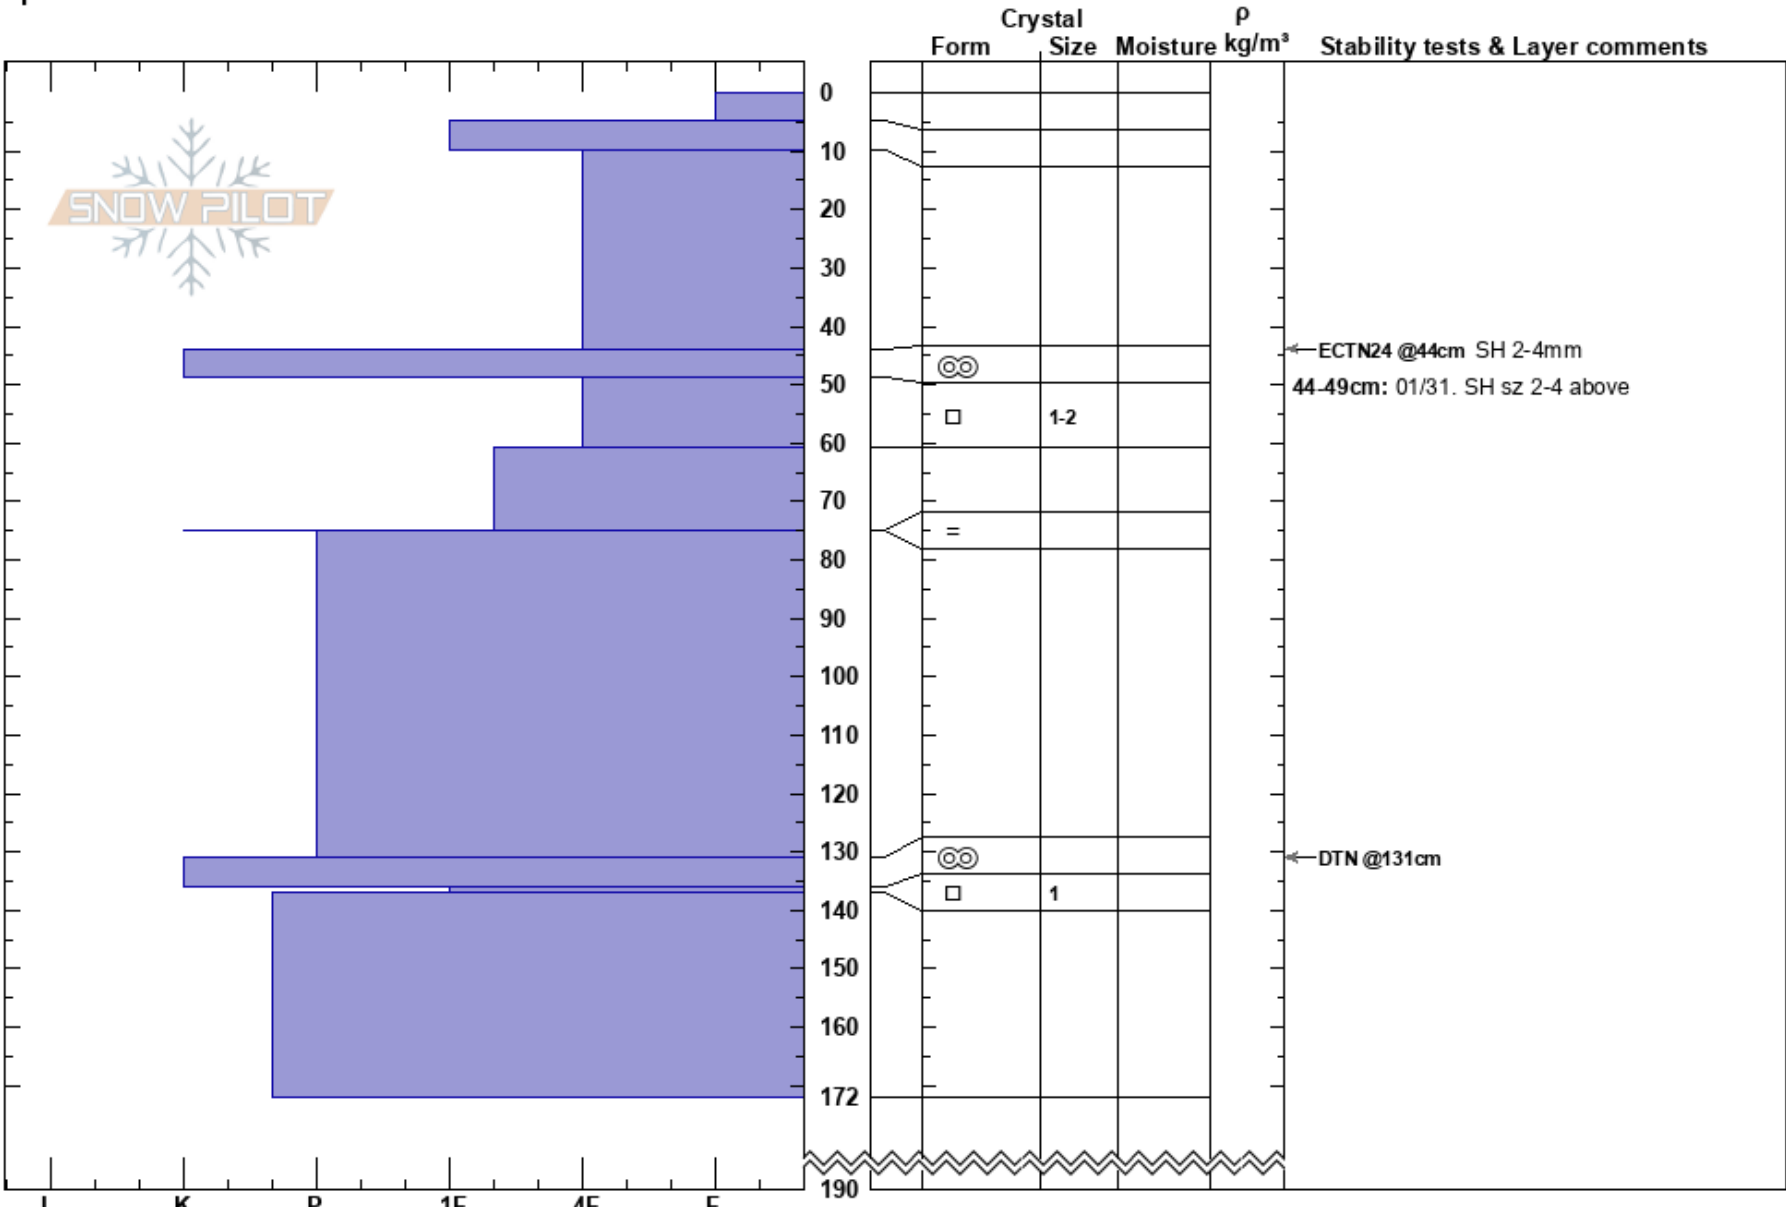

Stagleap
 Kootenay Pass
 BC
 Elevation: 2040 m
 Aspect: S
 Specifics:

Titouan Chopin
 01/02/2025 - 12:30
 Co-ord:
 Slope Angle: 30°
 Wind Loading:

Stability:
 Air Temperature: -8.3°C PF:65 HS:190
 Sky Cover: BKN
 Precipitation: NO
 Wind: S Light Breeze
 Layer Notes: