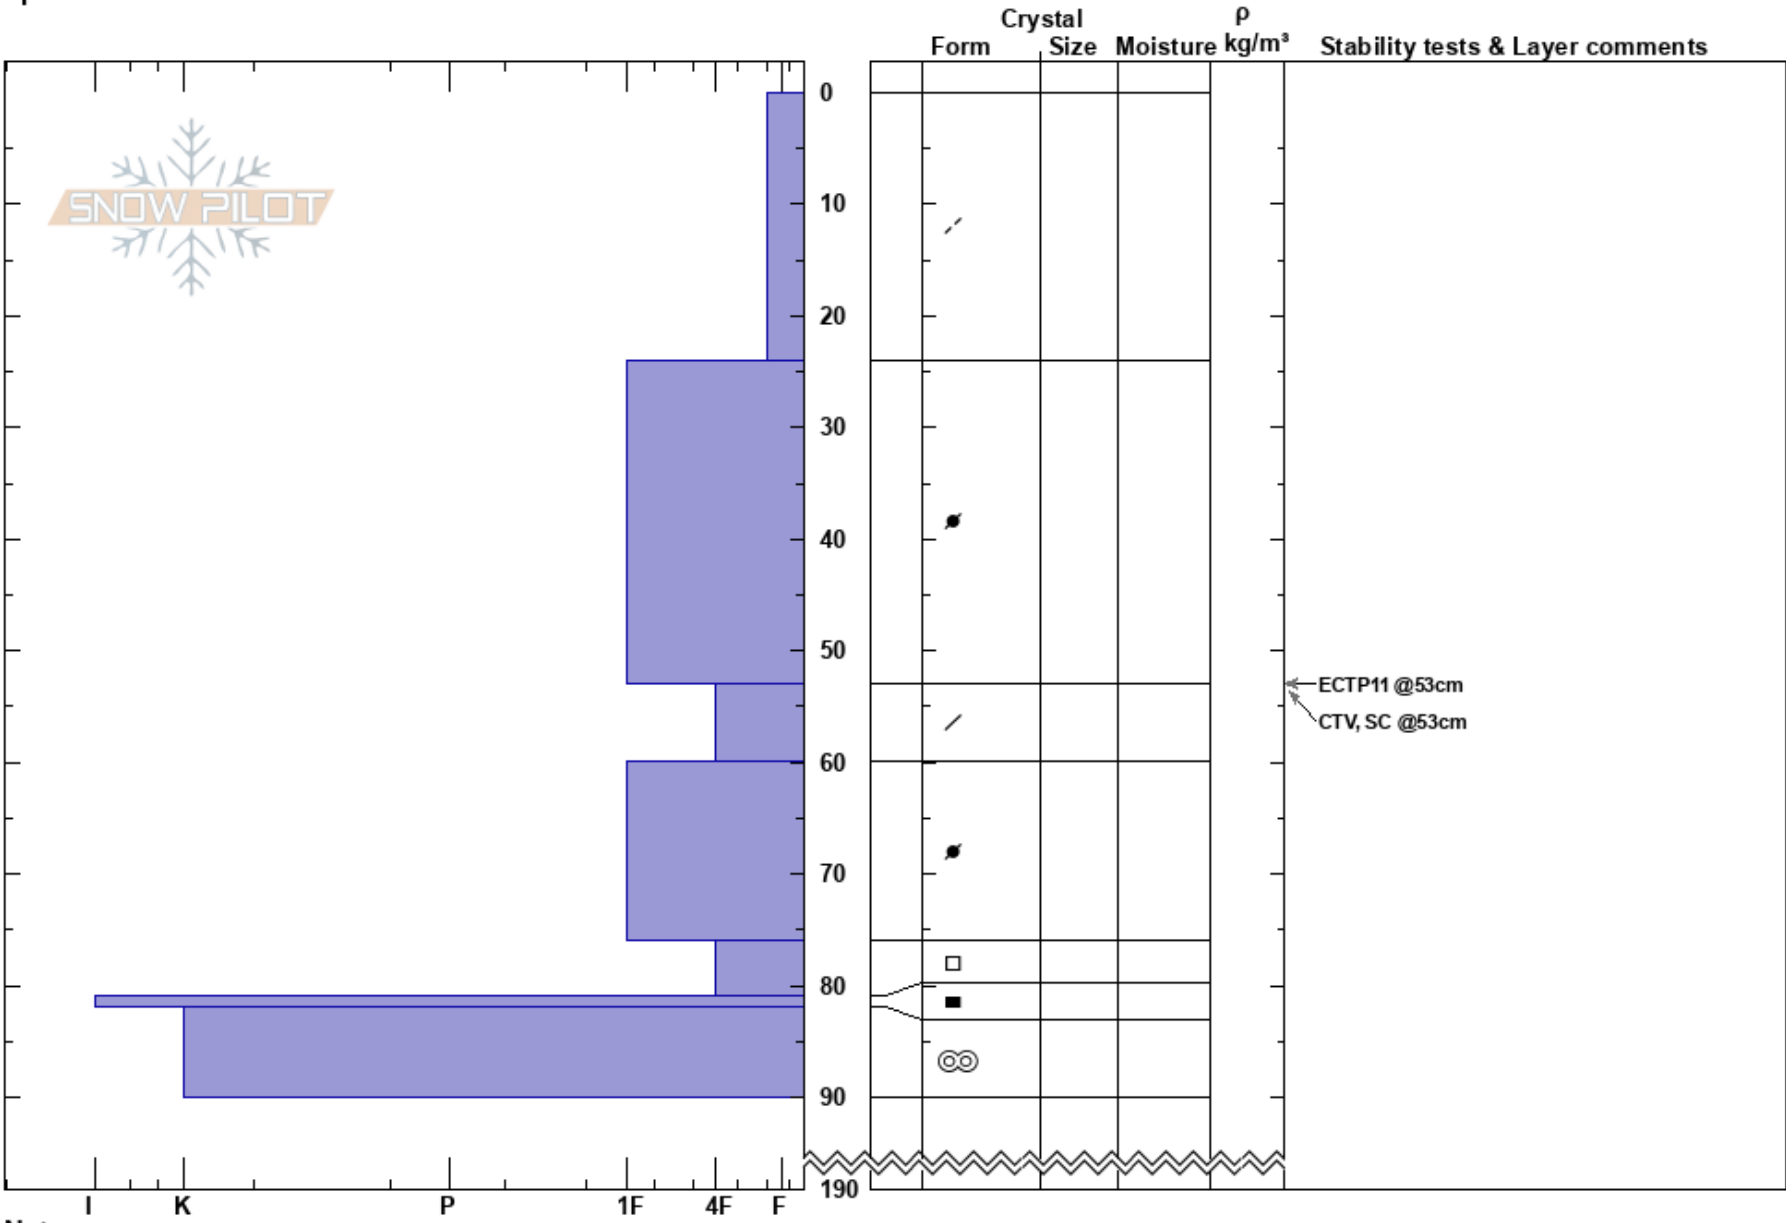

Grönfjället 250201
 Funäsfjällen
 Sweden
Elevation: 940 m
Aspect: E
Specifics:

Jaden Lanham Devine
 01/02/2025 - 10:45
Co-ord: 33V 380737E 6969044N
Slope Angle: 22°
Wind Loading: yes

Stability:
Air Temperature: HS:190
Sky Cover: FEW
Precipitation: NO
Wind: SW Light Breeze
PF: 5
Layer Notes: