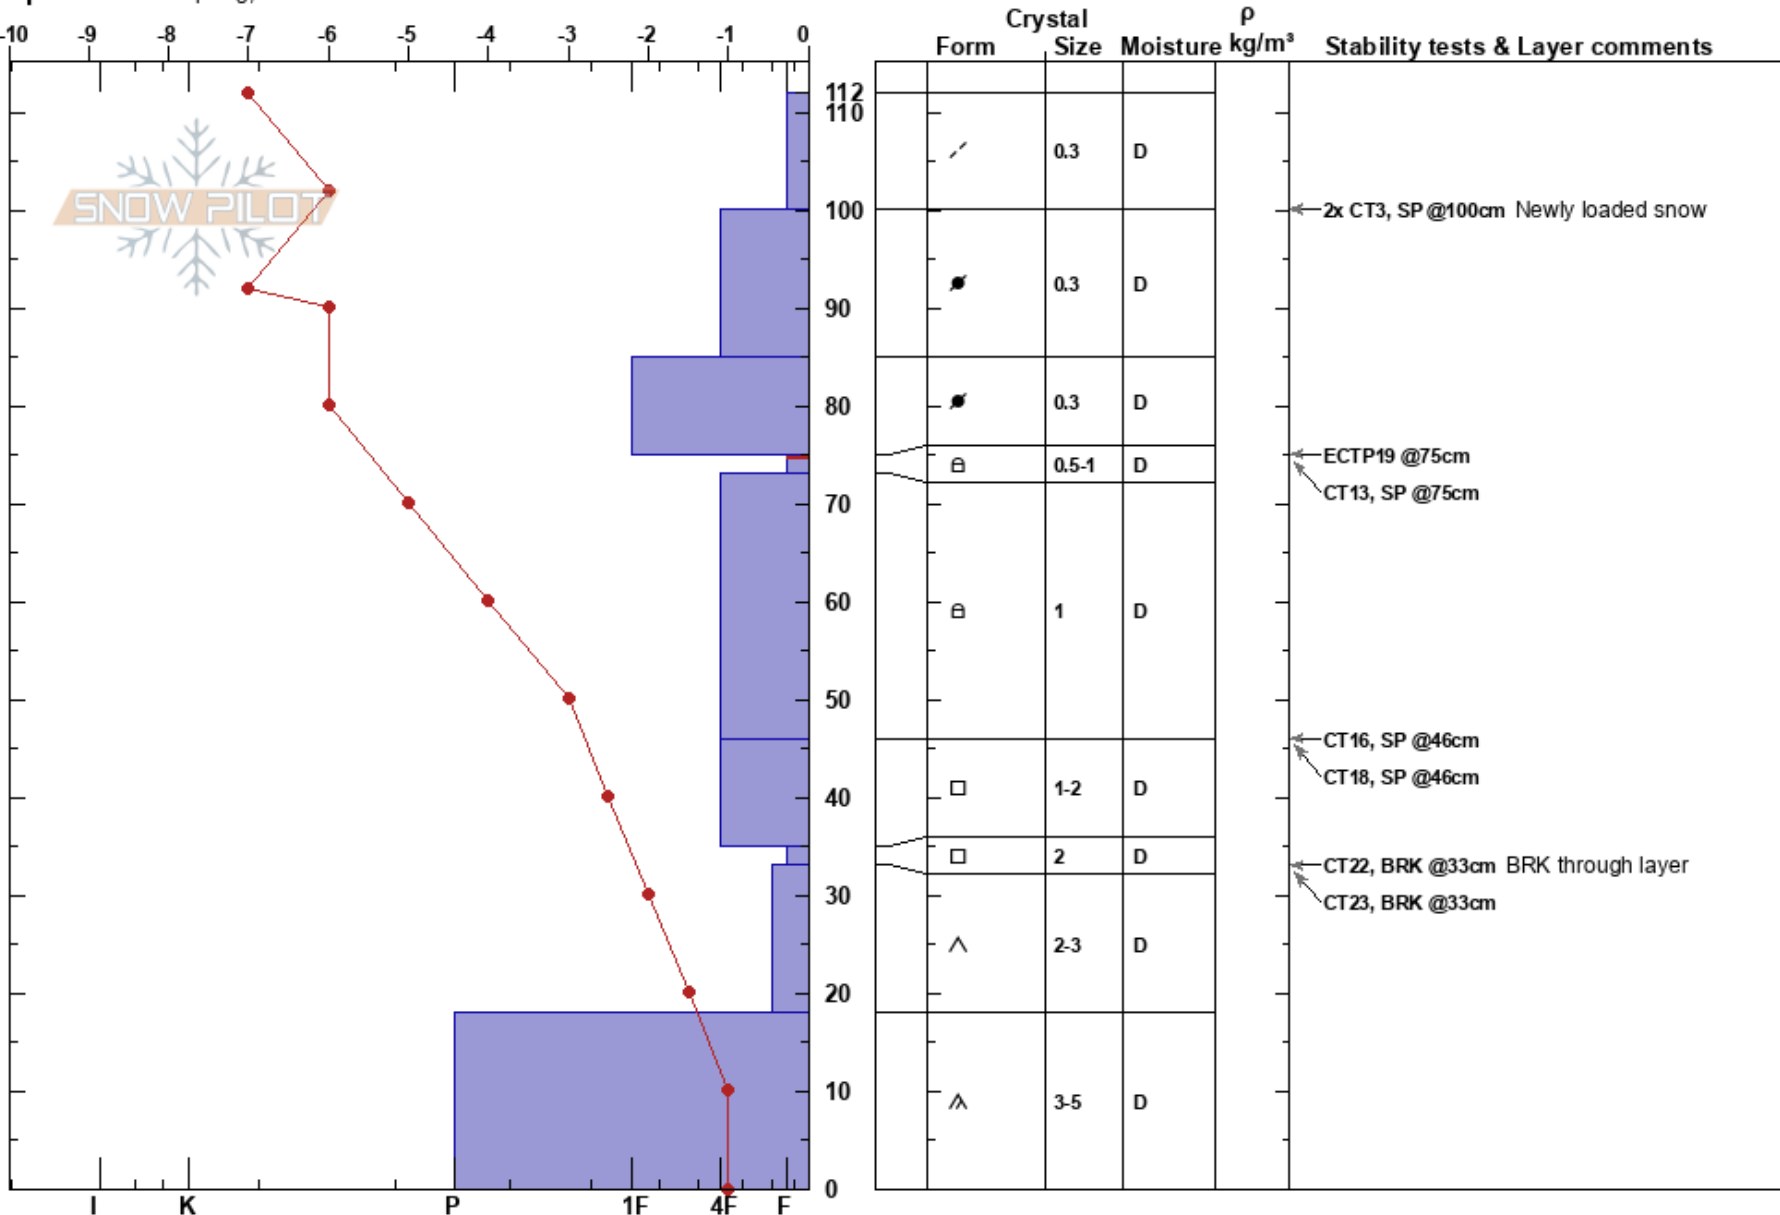

N. Fooses 3
 Roger Coit
 Sawatch
 CO
 Elevation: 11526 ft
 Aspect: E
 Specifics: Collapsing, localizer

02/17/2018 - 2:00pm
 Co-ord: 13S 385798W 4261106N
 Slope Angle: 18°
 Wind Loading: yes

Stability: Poor
 Air Temperature: -7°C
 Sky Cover: CLR
 Precipitation: NO
 Wind: SW Moderate

HS:112
 PF:70 75-73cm:Problematic layer
 Layer Notes:

Notes: This area is a heavily wind loaded ridgeline with sig. Avx terrain to the East, leeslope