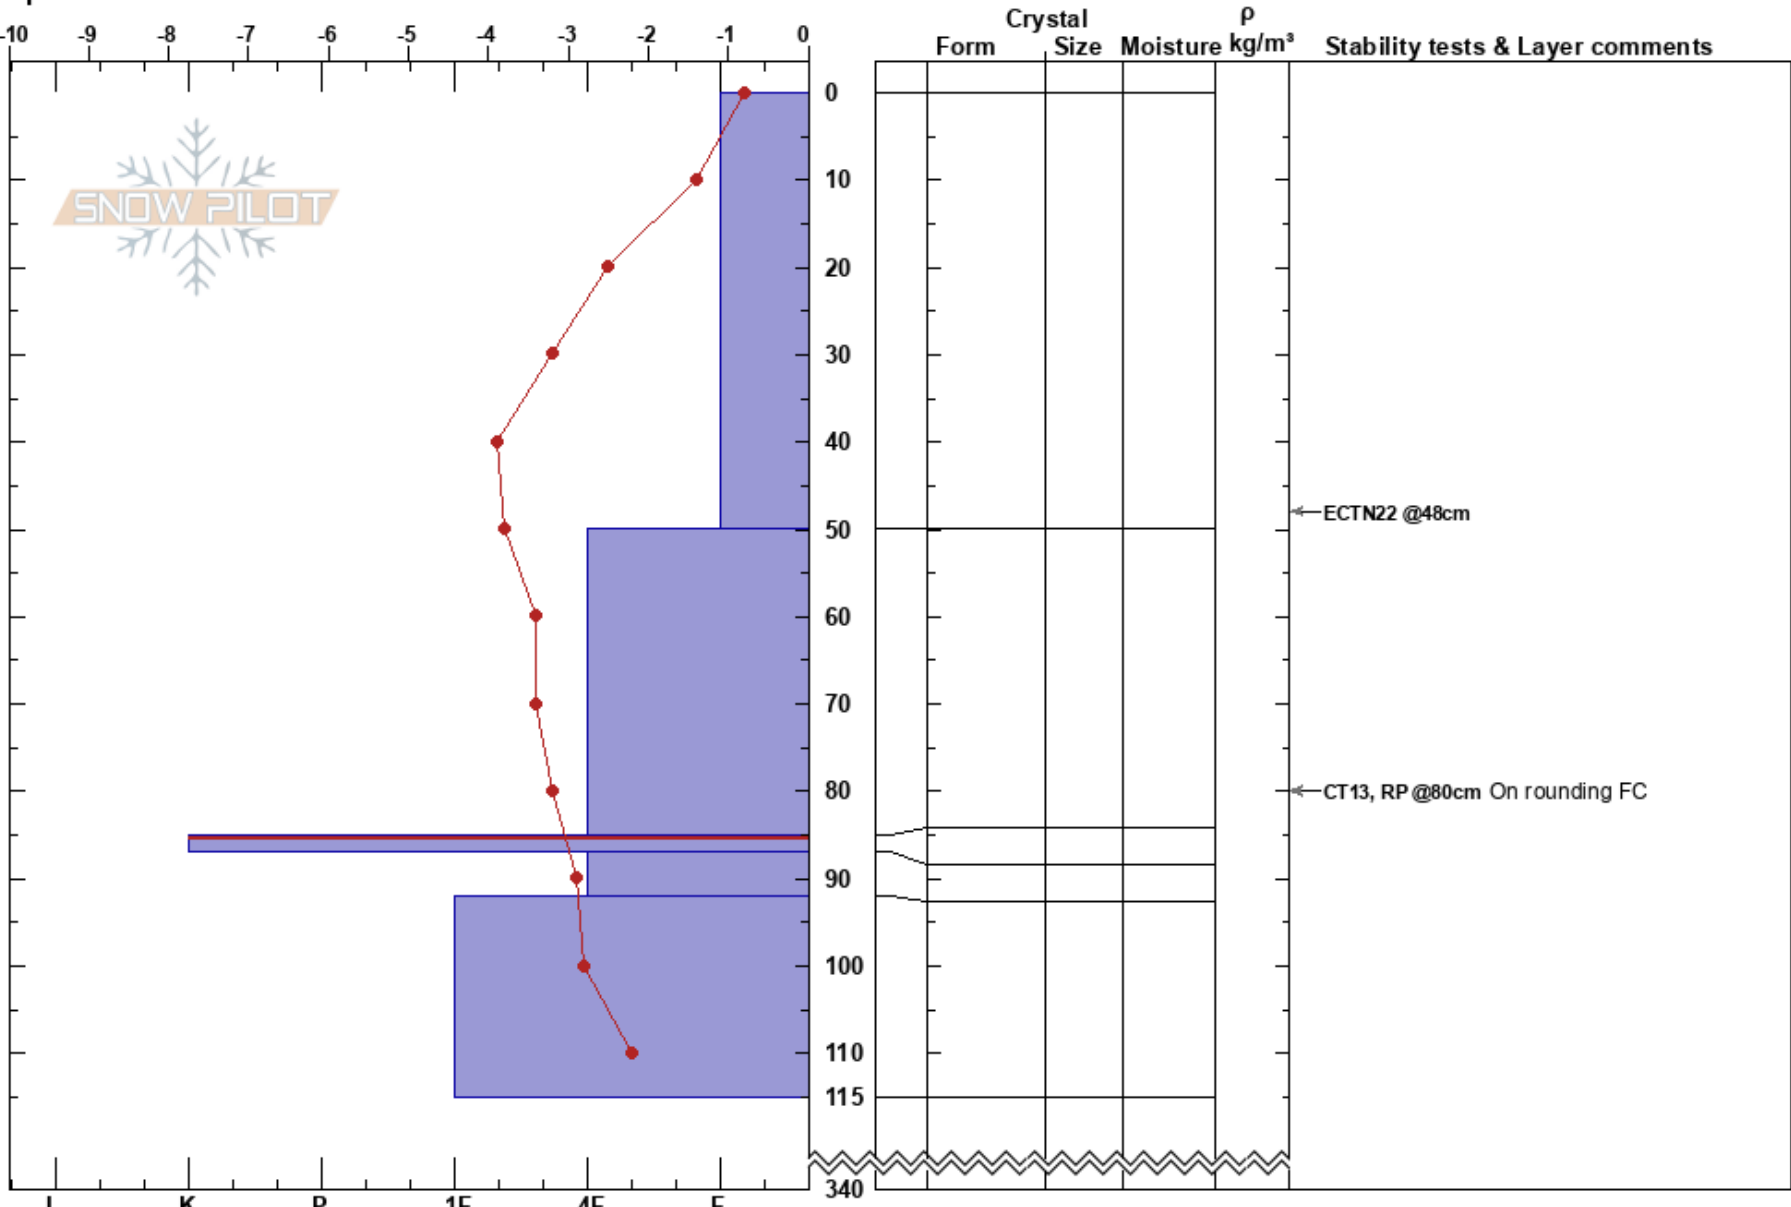

Tsubame Onsen
 Myoko mountains
 Japan
 Elevation: 1220 m
 Aspect: SE
 Specifics:

Shea Hickman
 01/02/2025 - 14:00
 Co-ord:
 Slope Angle: 30°
 Wind Loading:

Stability:
 Air Temperature: -1.8°C
 Sky Cover: X
 Precipitation: NO
 Wind: Calm

HS:340
 Layer Notes:
 85-87cm: Problematic layer

Notes: