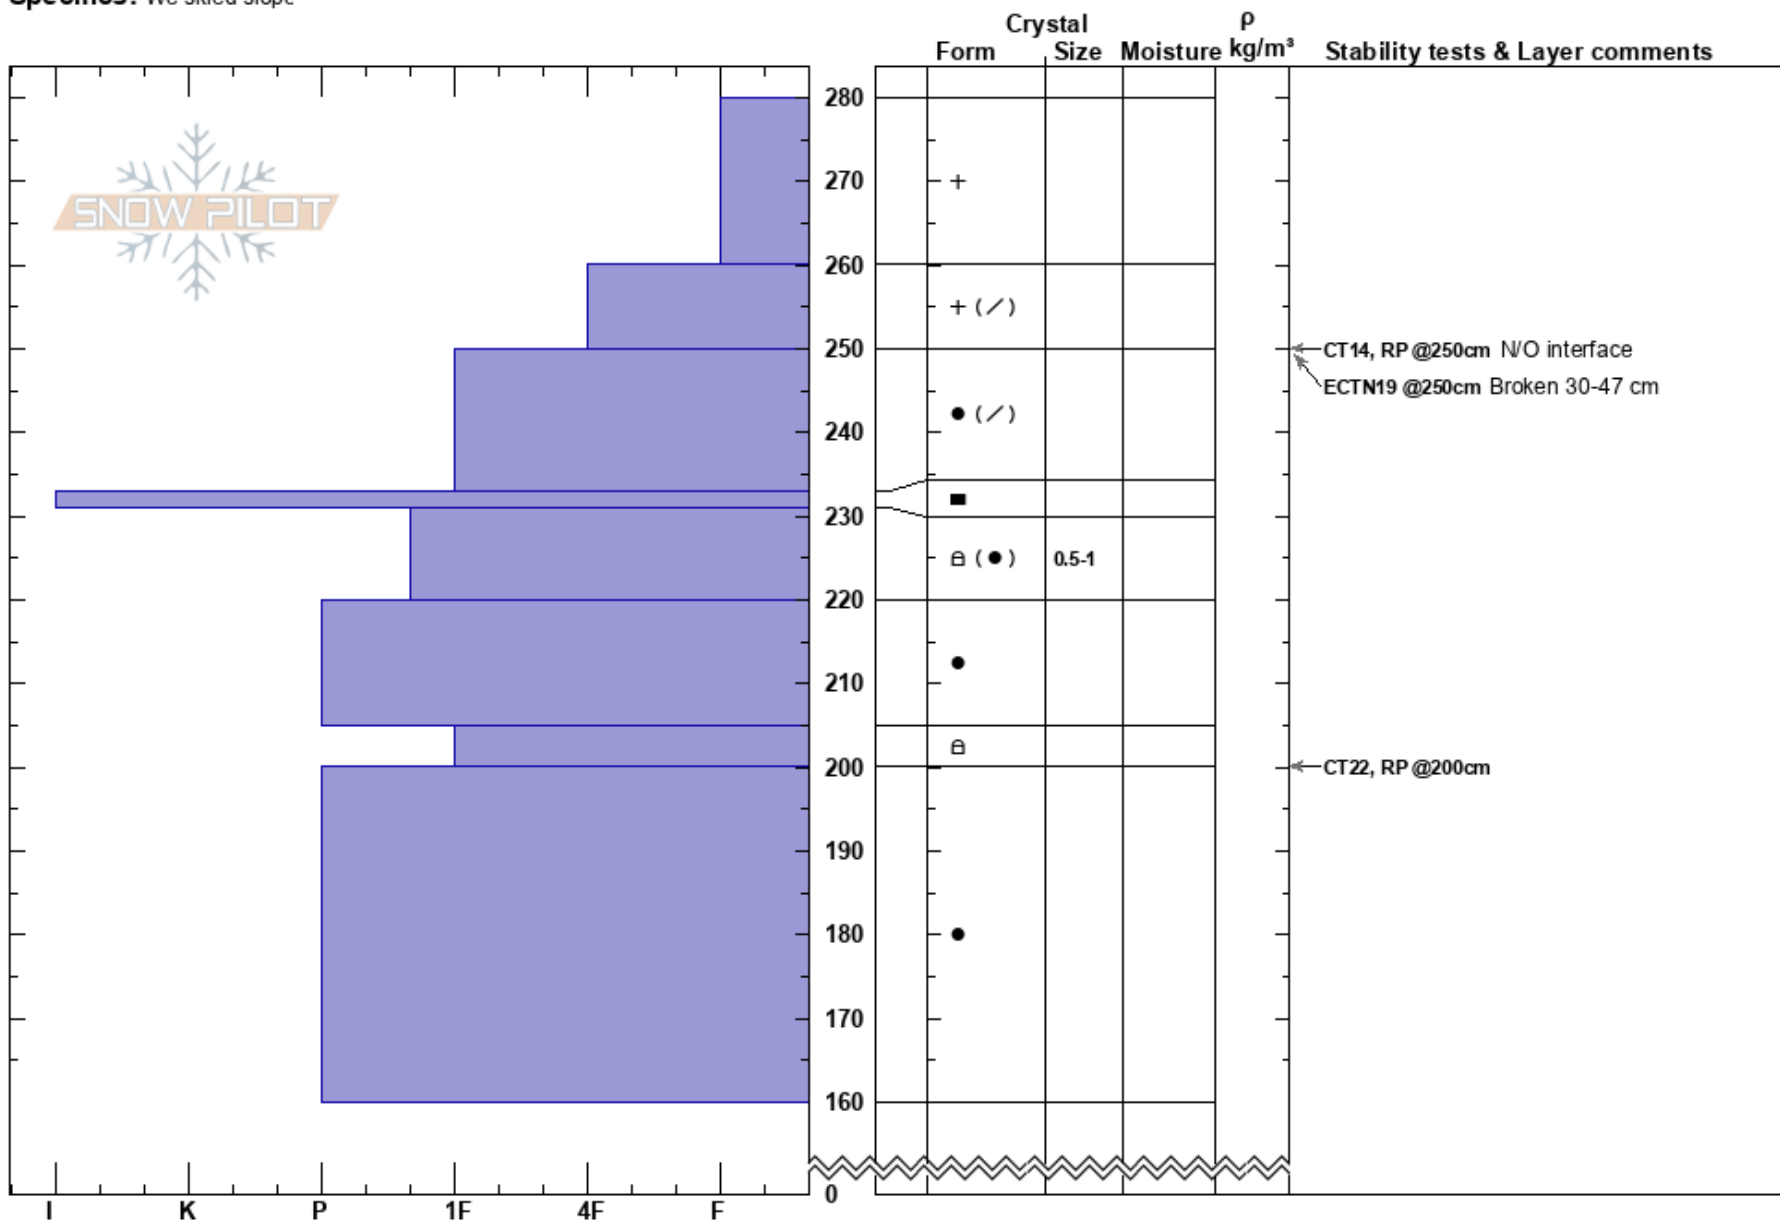

S Side Yotei
 Niseko Mountains
 Japan
Elevation: 4100 ft
Aspect: S
Specifics: We skied slope

Josh Lanney
 01/02/2025 - 11:00
Co-ord:
Slope Angle:
Wind Loading:

Stability:
Air Temperature:
Sky Cover: X
Precipitation: S2
Wind: W Moderate

HS:280

Layer Notes:

Notes: