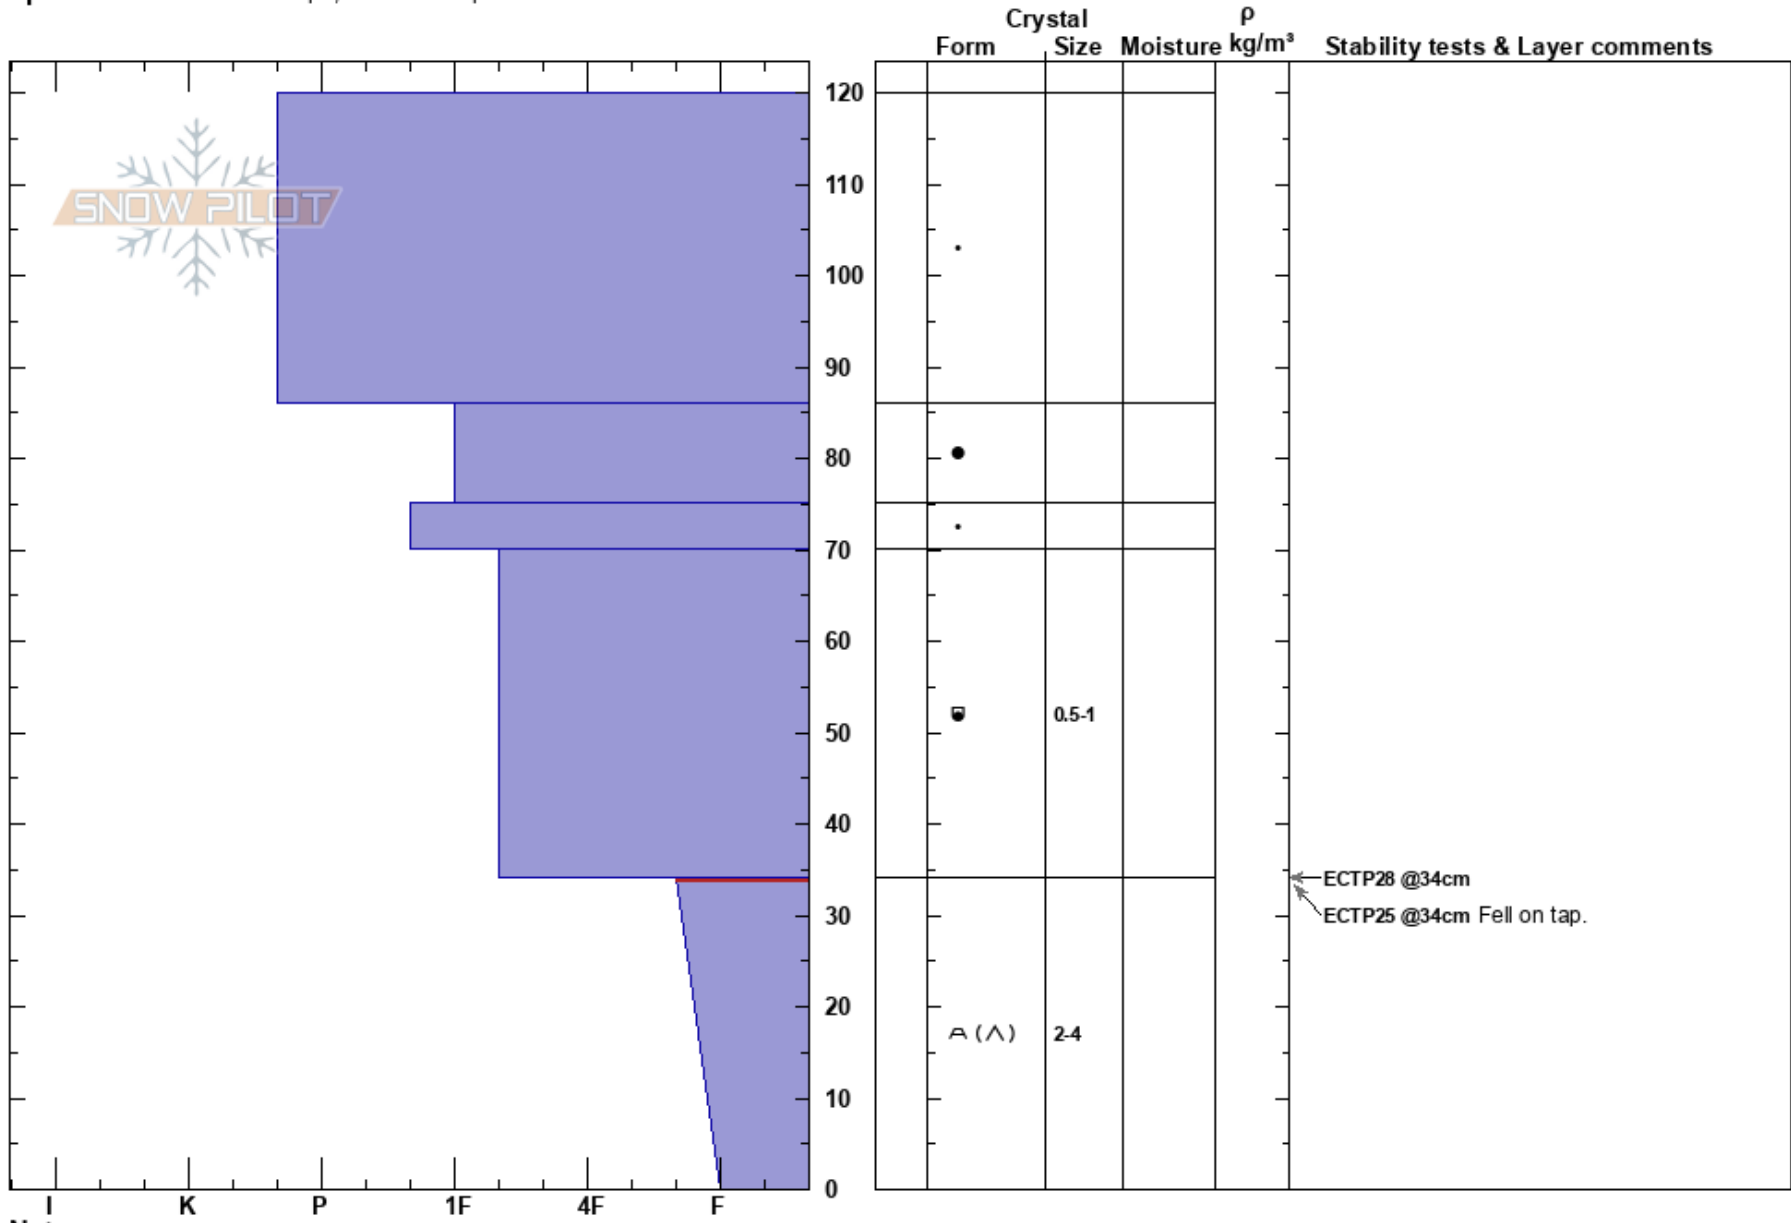

Buddha Shoulder  
 Jones Pass  
 CO  
 Elevation: 12531 ft  
 Aspect: E  
 Specifics: Ski tracks on slope; We skied slope

Mike Wallace  
 01/31/2025 - 2:30pm  
 Co-ord: 39.77161N, -105.88700W  
 Slope Angle: 32°  
 Wind Loading: no

Stability: **HS:120**  
 Air Temperature: -2°C  
 Sky Cover: CLR  
 Precipitation: NO  
 Wind: W Moderate  
**PF:1** 34-0cm: Problematic layer  
**PS:1**

Notes: