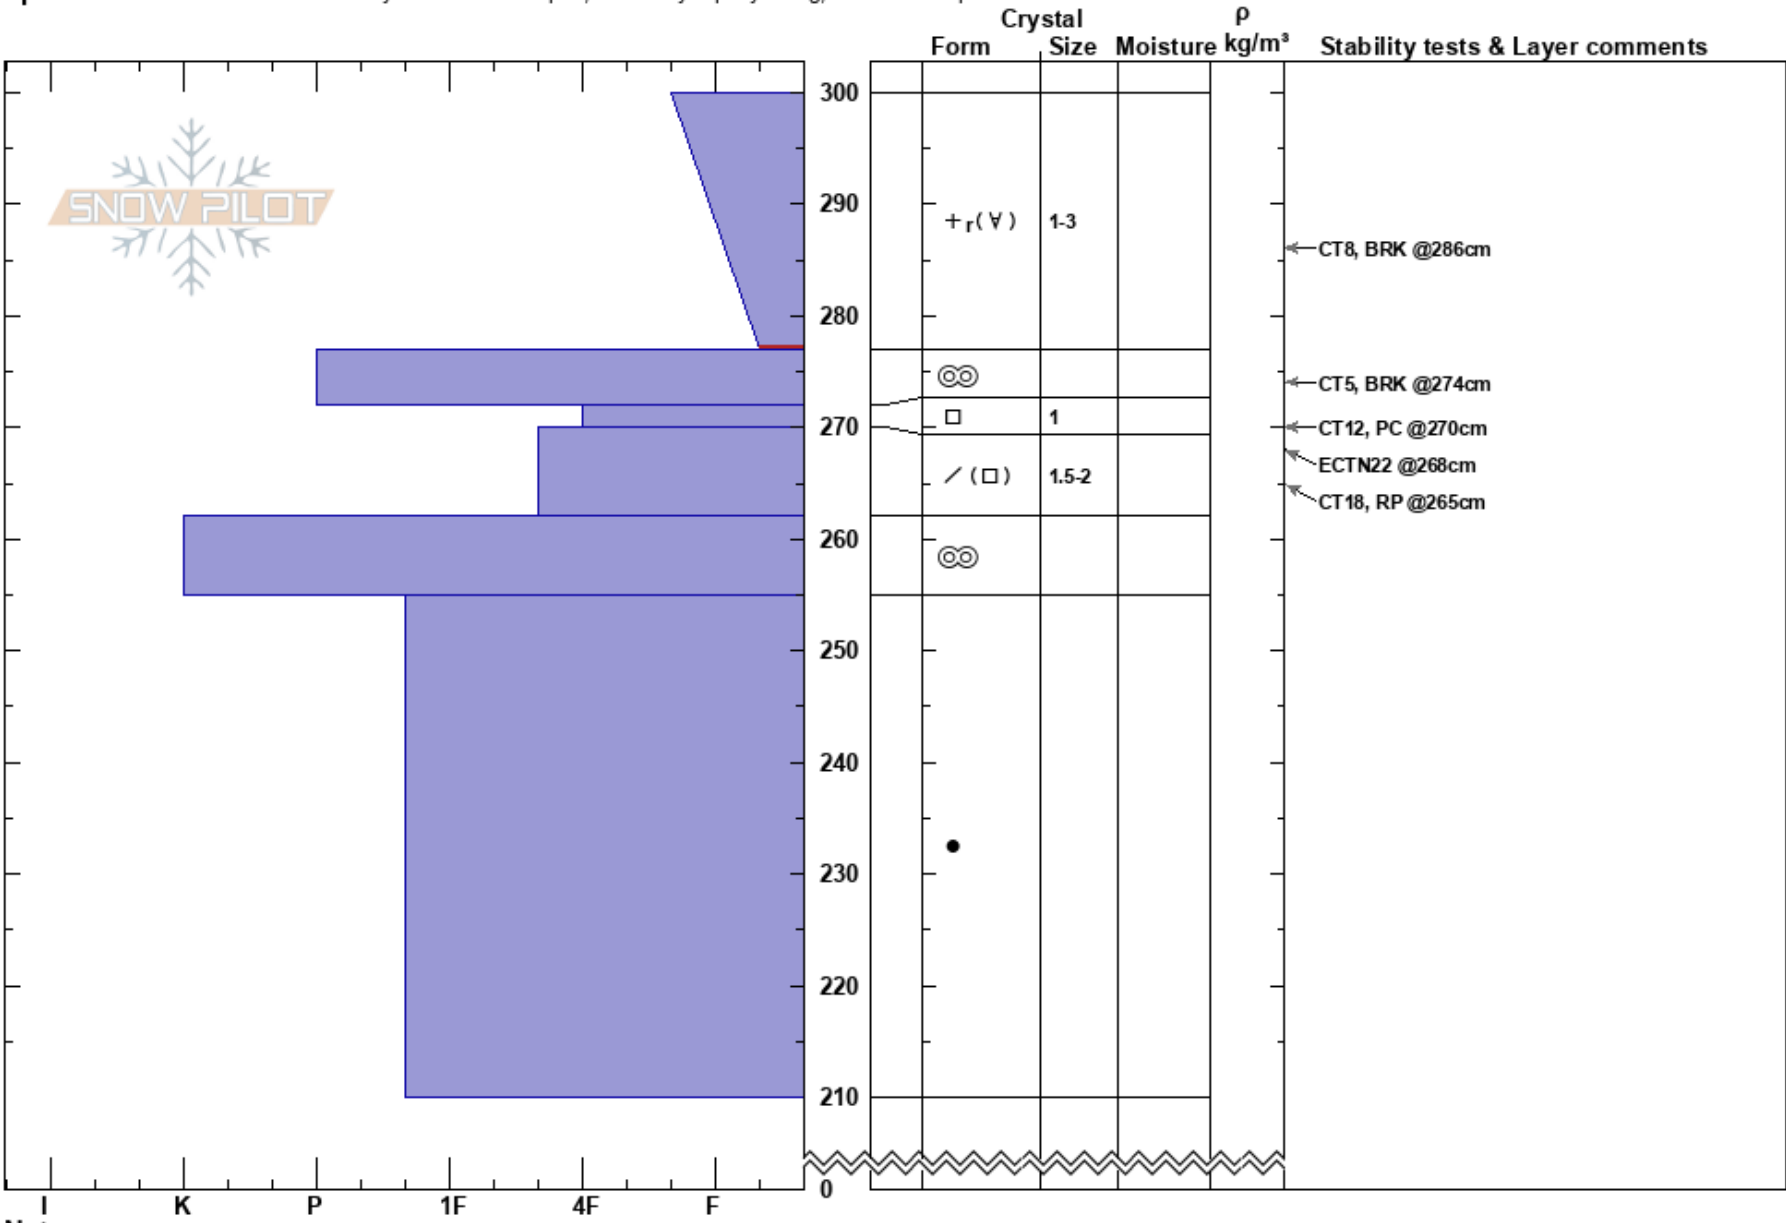

Paradise Valley
 Mount Rainier -Paradise
 WA
 Elevation: 5291 ft
 Aspect: SE
 Specifics: Recent avalanche activity on different slopes; Instability rapidly rising; We skied slope

Ryan Lewthwaite
 01/31/2025 - 3:00pm
 Co-ord: 46.78658N, -121.73165W
 Slope Angle: 30°
 Wind Loading: yes

Stability: Fair
 Air Temperature: 31°F
 Sky Cover: OVC
 Wind: W Light Breeze
 HS:300
 PF:44
 PS:50
 300-277cm:Problematic layer

Notes: