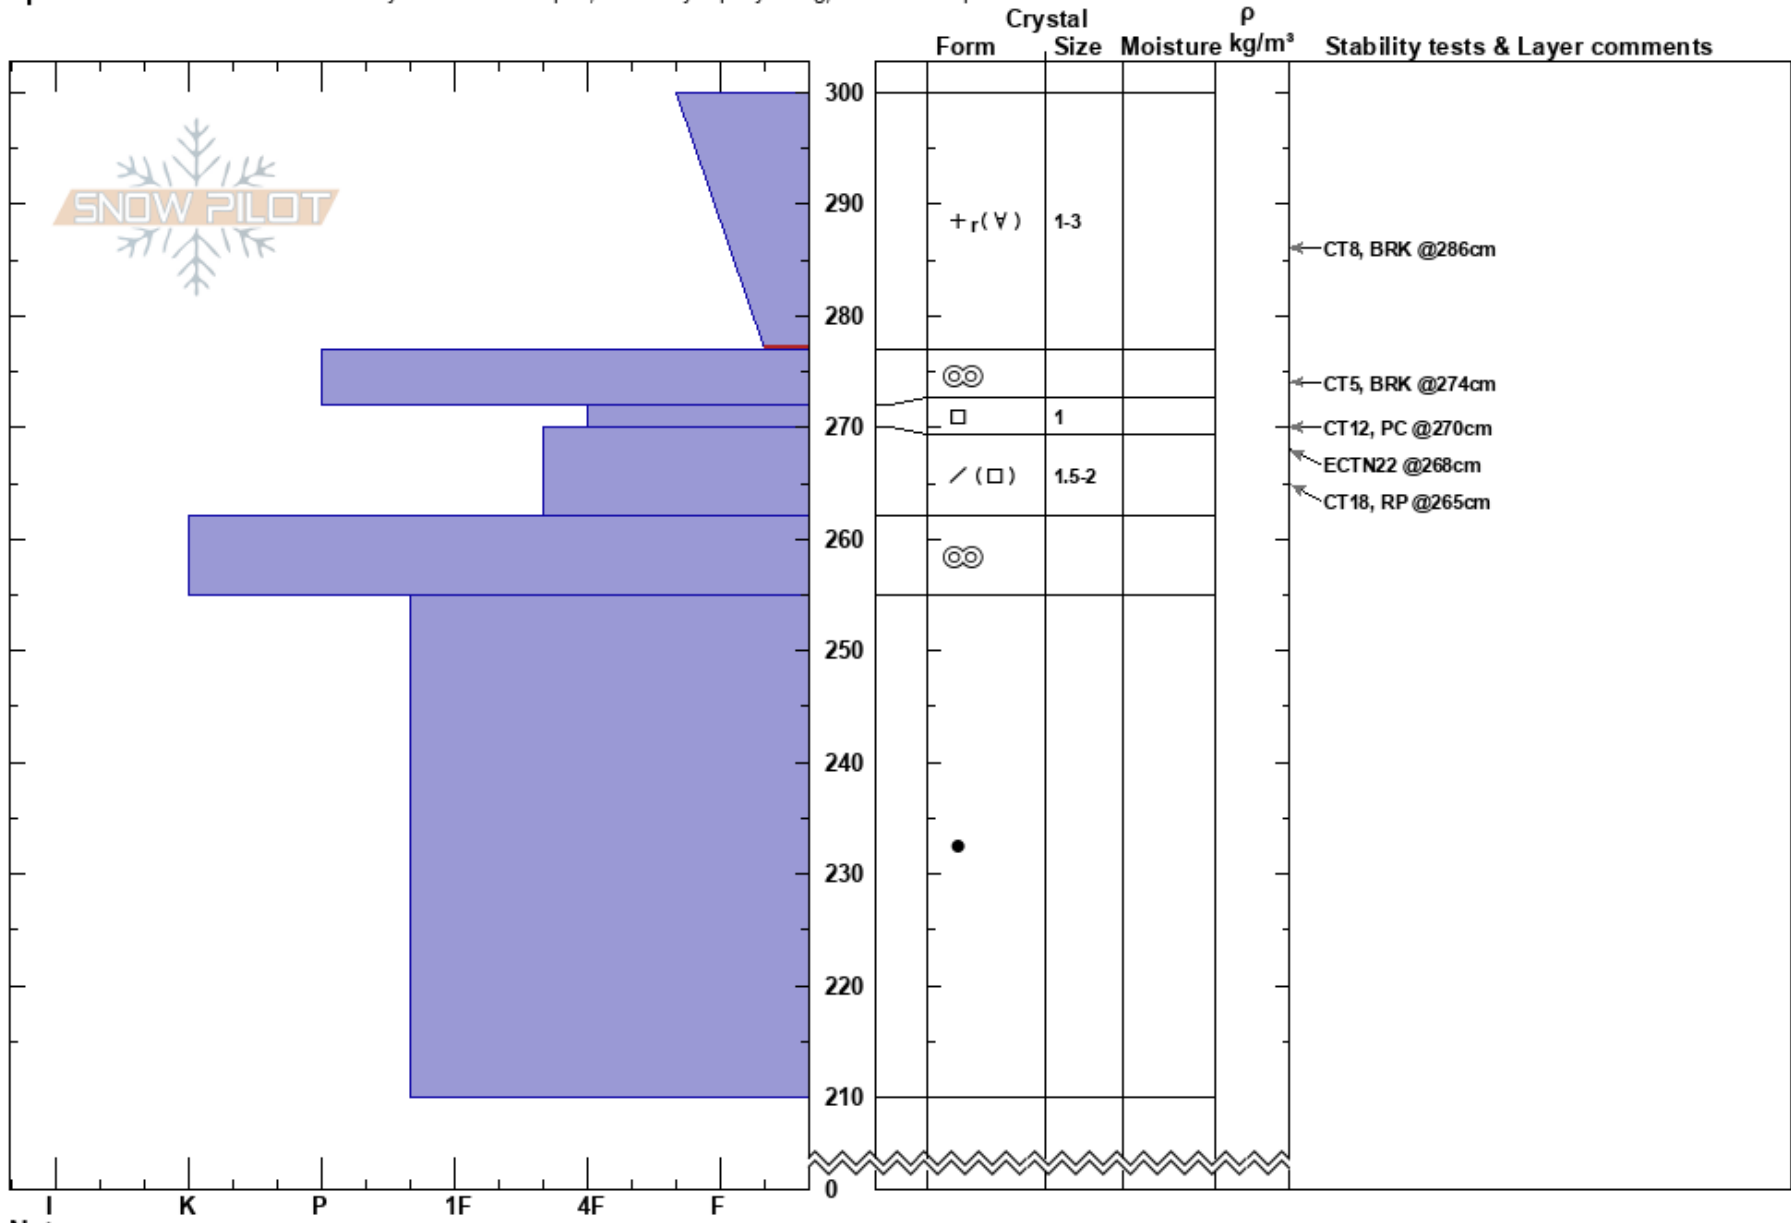

Paradise Valley  
 Mount Rainier -Paradise  
 WA  
 Elevation: 5291 ft  
 Aspect: SE  
 Specifics: Recent avalanche activity on different slopes; Instability rapidly rising; We skied slope

Ryan Lewthwaite  
 01/31/2025 - 3:00pm  
 Co-ord: 46.78658N, -121.73165W  
 Slope Angle: 30°  
 Wind Loading: yes

Stability: Fair  
 Air Temperature: 31°F  
 Sky Cover: OVC  
 Wind: W Light Breeze  
 HS:300  
 PF:44  
 PS:50  
 300-277cm:Problematic layer

Notes: