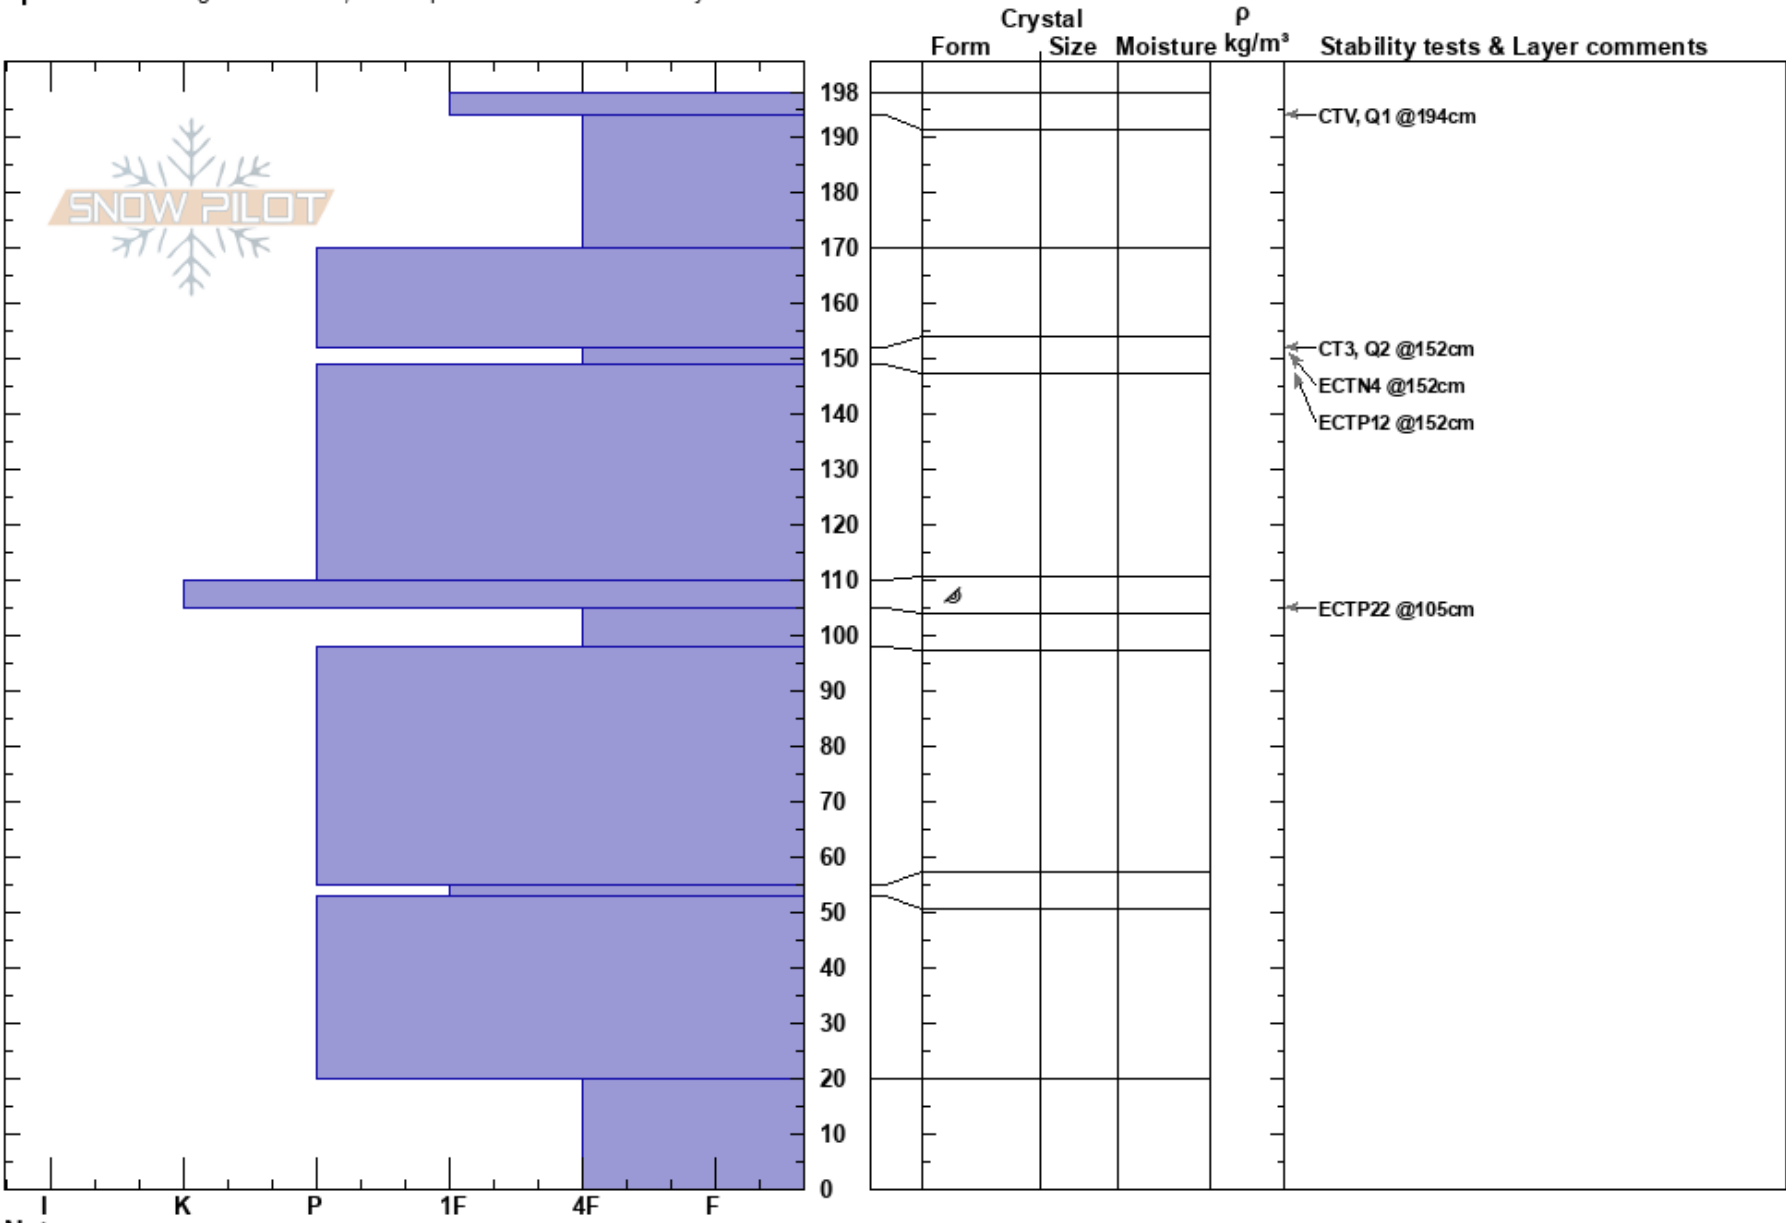

1312025MP  
 Gros Ventre Range  
 WY  
 Elevation: 7820 ft  
 Aspect: N  
 Specifics: Pit dug in a Ski Area; Pit is representative of backcountry

Mitch Dann  
 01/31/2025 - 1:00pm  
 Co-ord: 43.46120N, -110.75411W  
 Slope Angle: 45°  
 Wind Loading: yes

Stability:  
 Air Temperature: -1°C  
 Sky Cover: OVC  
 Precipitation: NO  
 Wind: SE Moderate

HS:198  
 Layer Notes:  
 152-149cm: Problematic layer

Notes: