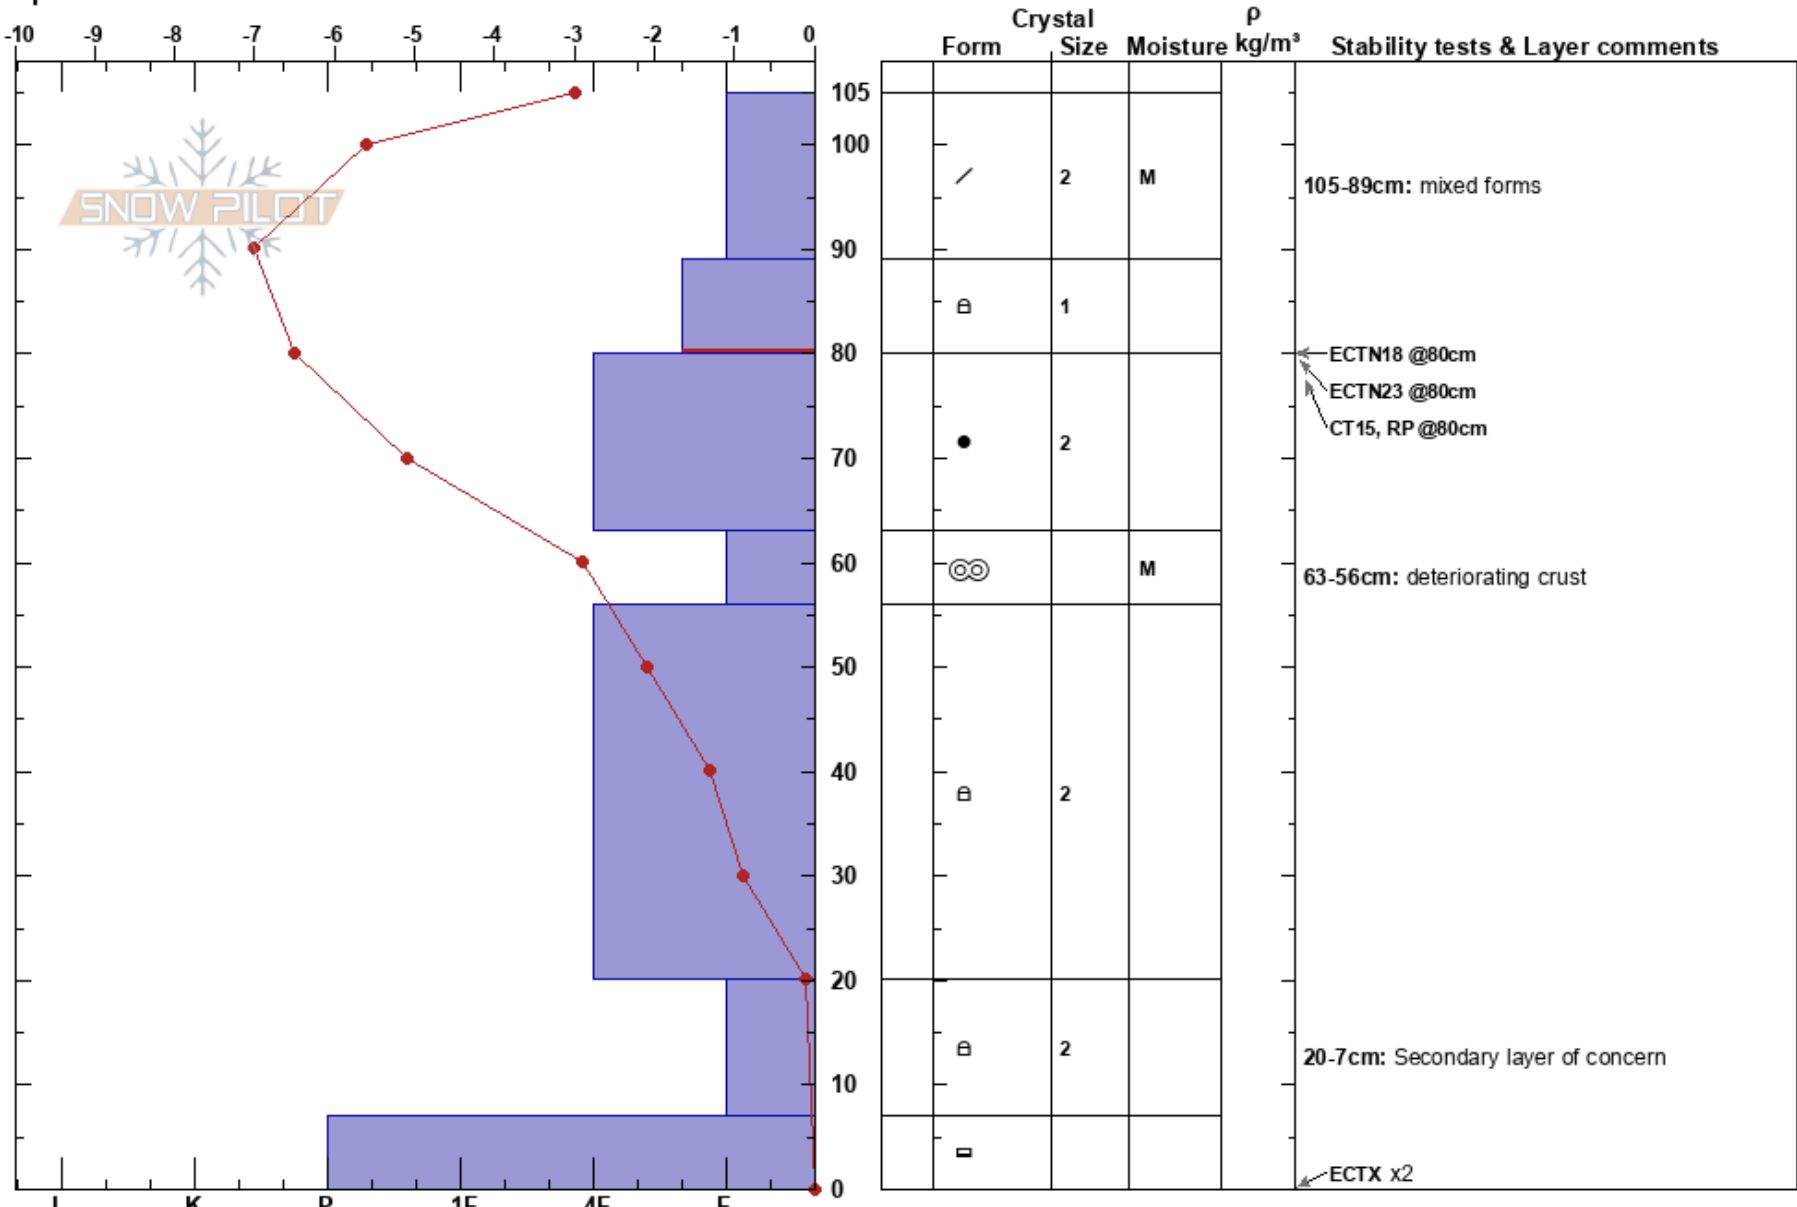

Pink Pine NW 7,880'  
 Central Wasatch  
 UT  
**Elevation:** 7880 ft  
**Aspect:** 330°  
**Specifics:**

Dave Kelly  
 01/31/2025 - 3:00pm  
**Co-ord:** 40.57040N, -111.69278W  
**Slope Angle:** 28°  
**Wind Loading:**

**Stability:**  
**Air Temperature:** 4.4°C  
**Sky Cover:** OVC  
**Precipitation:** NO  
**Wind:** W Light Breeze

**HS:** 105  
**Layer Notes:**  
 105-89cm: mixed forms  
 89-80cm: Problematic layer  
 63-56cm: deteriorating crust  
 20-7cm: Secondary layer of concern

**Notes:** Surface on east facing slopes at this elevation was already starting to refreeze.