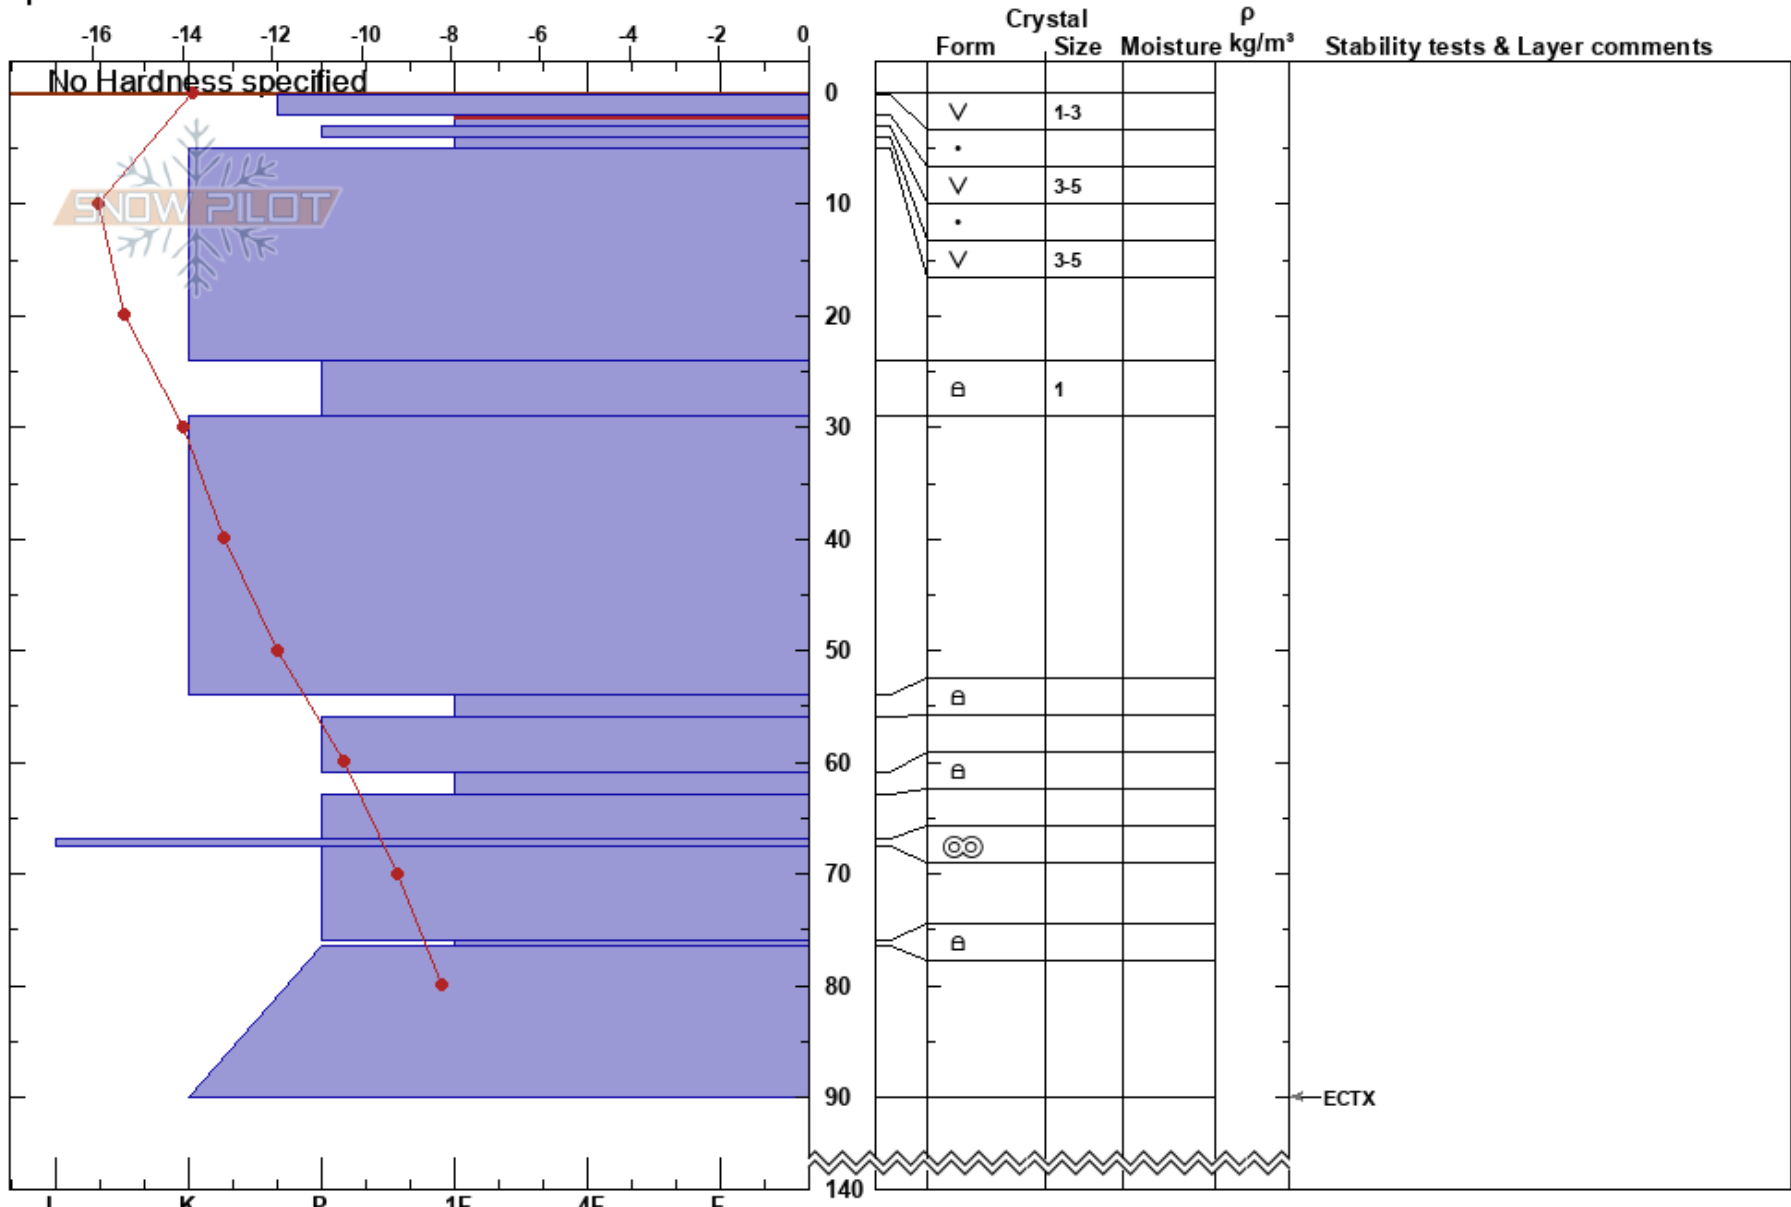

Grytan
 Abisko
 Sweden
 Elevation: 1000 m
 Aspect: 45°
 Specifics:

Mathias Jansson
 18/02/2018 - 11:00
 Co-ord: 68.37214N, 18.71208E
 Slope Angle: 20°
 Wind Loading: no

Stability: HS:140
 Air Temperature: -7°C PF:7 2-3cm:Problematic layer
 Sky Cover: CLR
 Precipitation: NO
 Wind: Calm