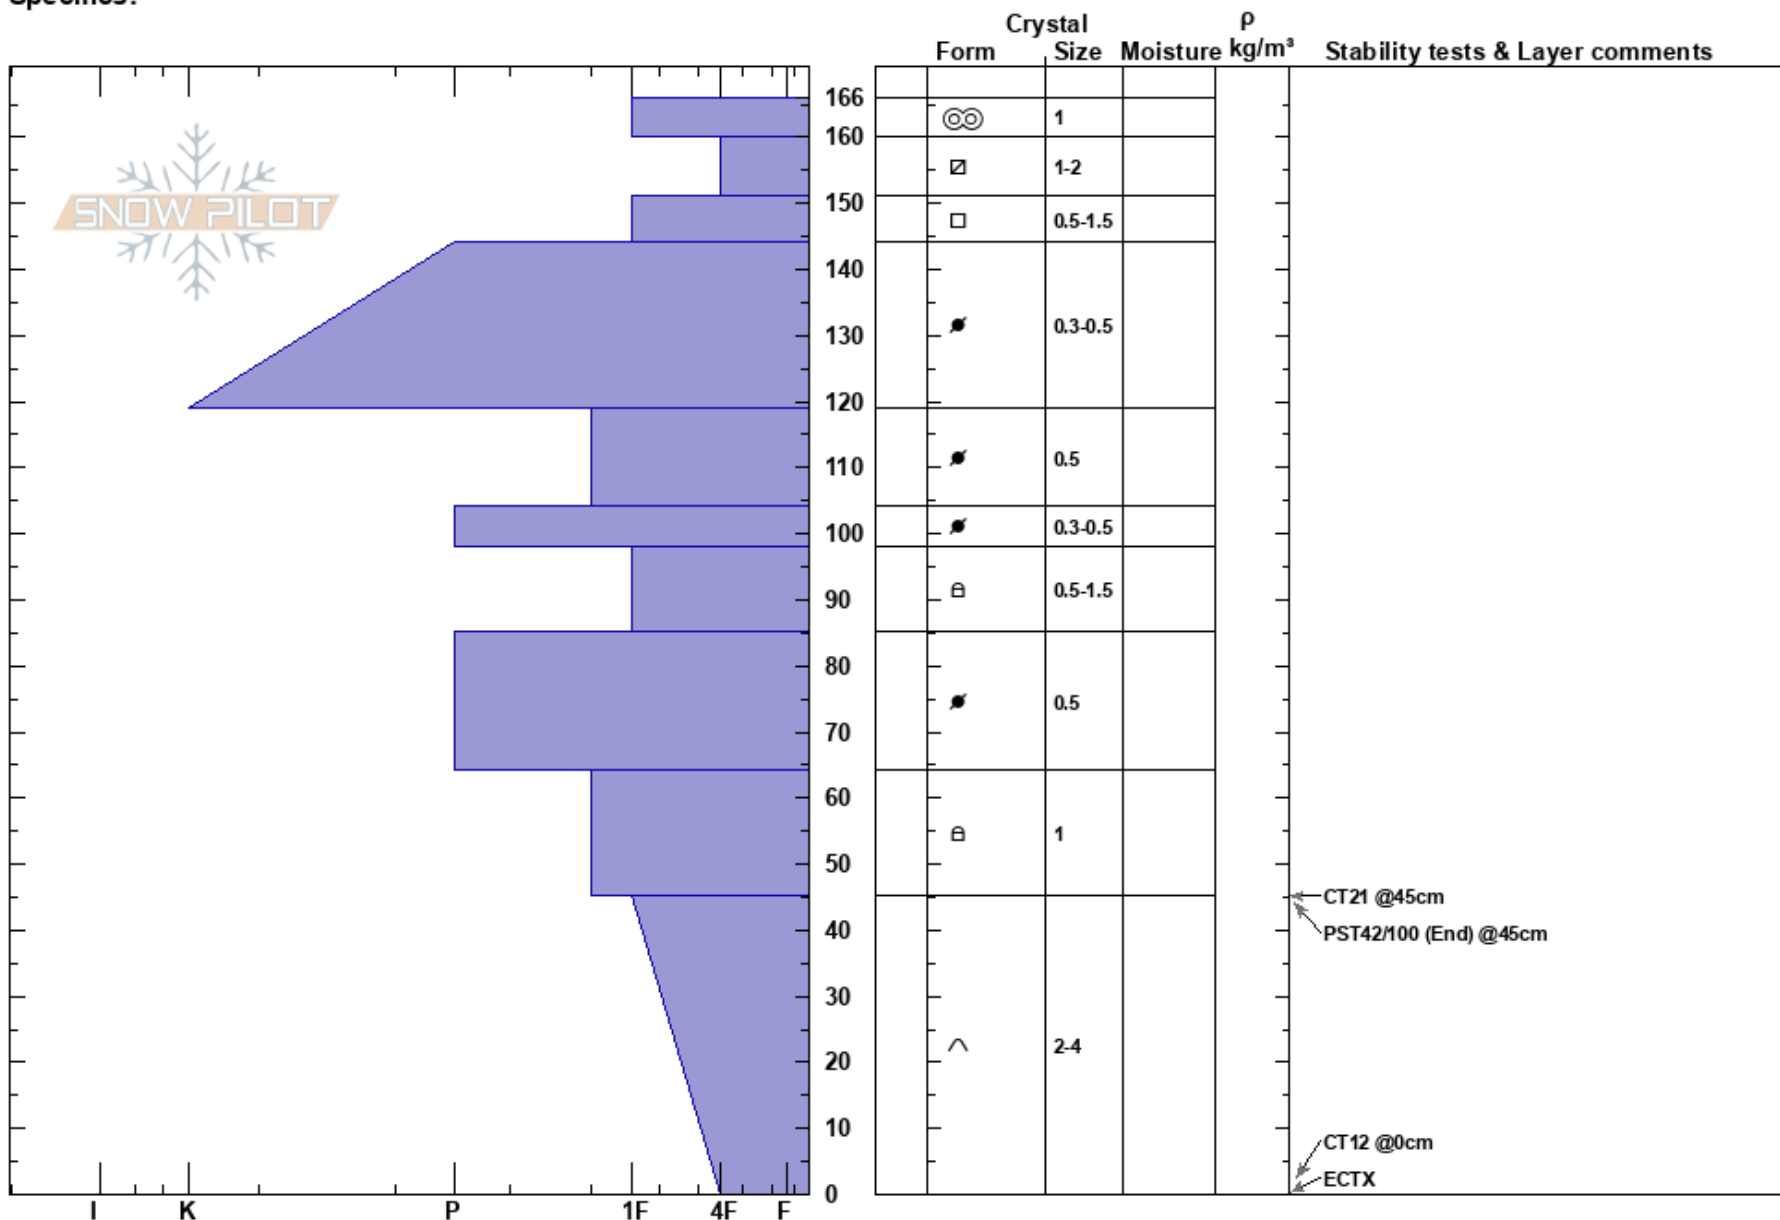

Buckeye Lake NTL
 Sawatch Range
 CO
Elevation: 11740 ft
Aspect: E
Specifics:

Kacie Bell
 01/31/2025 - 12:35pm
Co-ord: 13S 392127E 4354743N
Slope Angle: 20°
Wind Loading: previous

Stability:
Air Temperature: 0°C
Sky Cover: CLR
Precipitation: NO
Wind: N Light Breeze

HS: 166
PF: 15 45-0cm: Problematic layer
PS: 5

Notes: Pit dug in previously wind-loaded E aspect below the Buckeye Cirque. Potentially representative of the start zones in the similar aspect of the Buckeye Cirque.