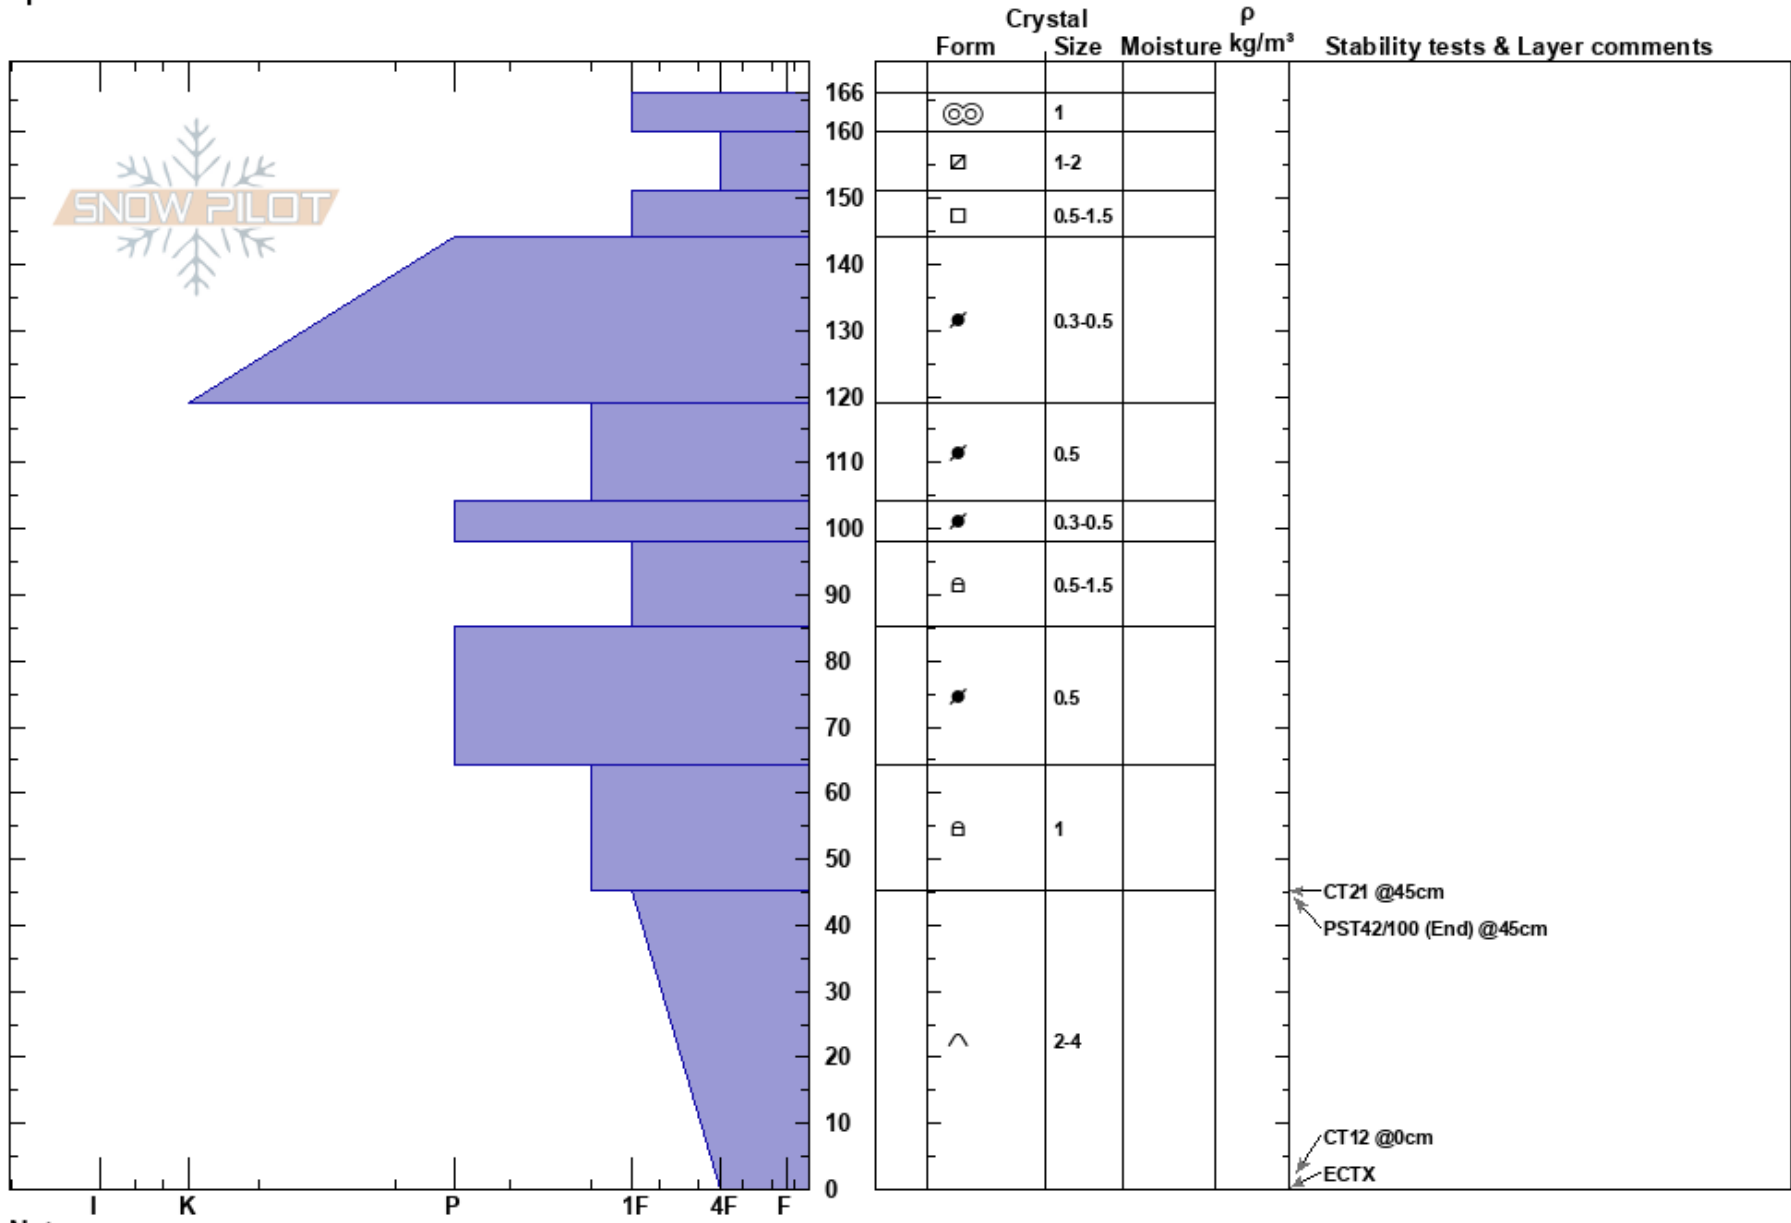

Buckeye Lake NTL
 Sawatch Range
 CO
Elevation: 11740 ft
Aspect: E
Specifics:

Kacie Bell
 01/31/2025 - 12:35pm
Co-ord: 13S 392127E 4354743N
Slope Angle: 20°
Wind Loading: previous

Stability:
Air Temperature: 0°C
Sky Cover: CLR
Precipitation: NO
Wind: N Light Breeze

HS: 166
PF: 15 45-0cm: Problematic layer
PS: 5

Notes: Pit dug in previously wind-loaded E aspect below the Buckeye Cirque. Potentially representative of the start zones in the similar aspect of the Buckeye Cirque.