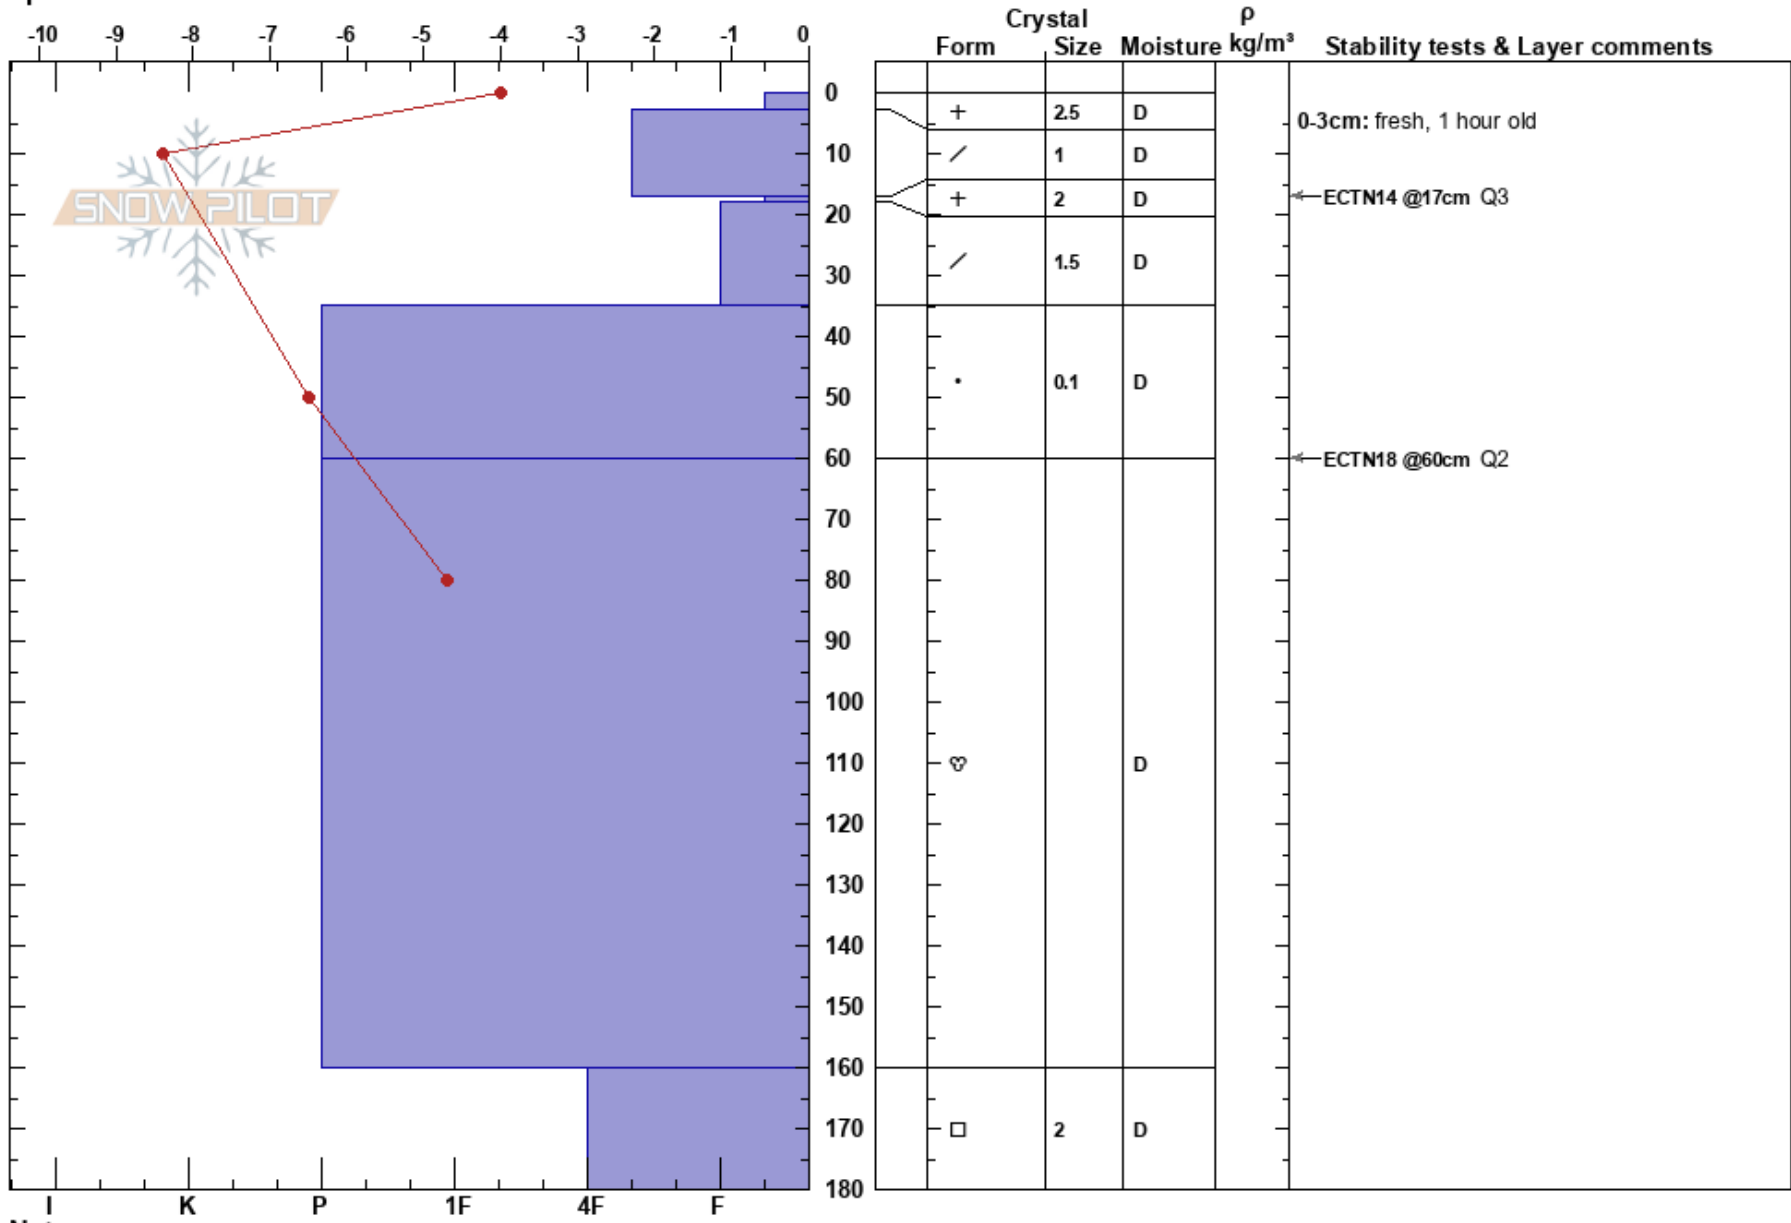

Vinjeknappen 18.2.18
 Jotunheimen
 Norway
 Elevation: 1341 m
 Aspect: 360°
 Specifics:

Anders Hem
 18/02/2018 - 13:14
 Co-ord: 32V MP 63961 04081
 Slope Angle: 28°
 Wind Loading: no

Stability: **HS:180**
 Air Temperature: -5.1°C PF:20 0-3cm: fresh, 1 hour old
 Sky Cover: OVC
 Precipitation: S-1
 Wind: E Calm