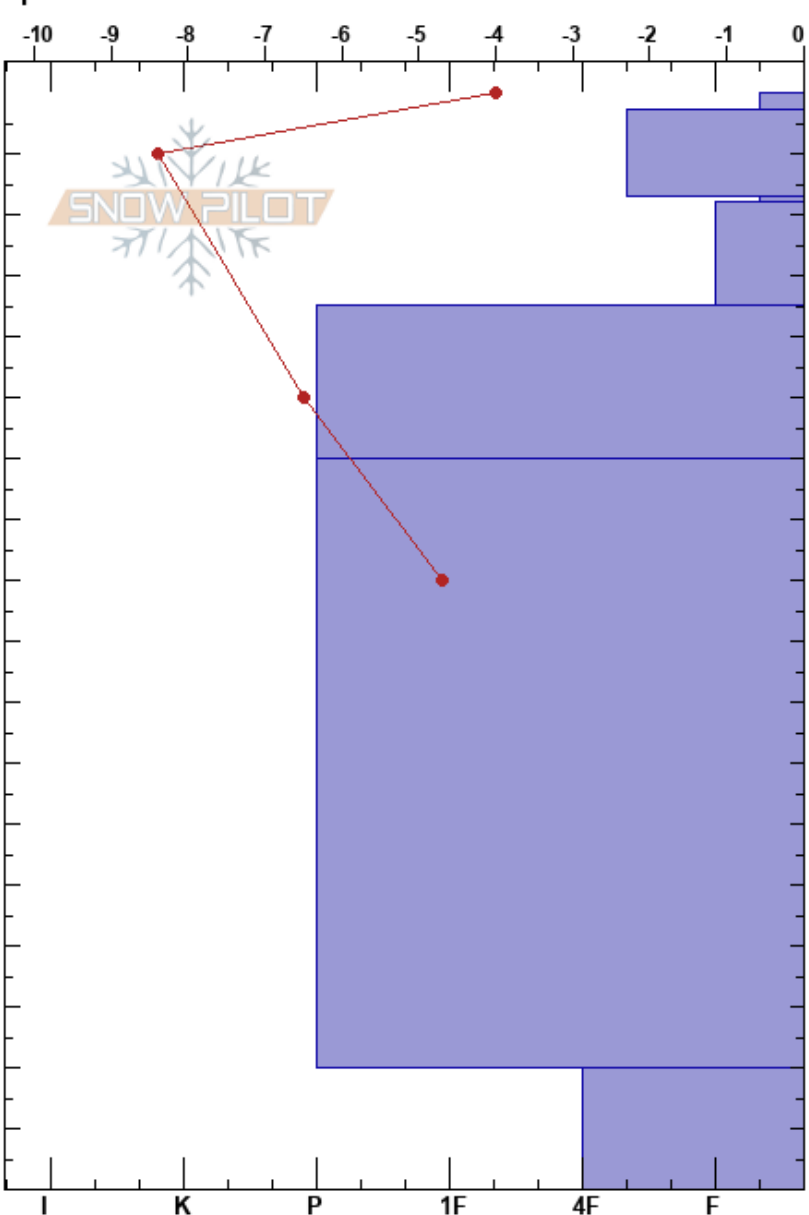

Vinjeknappen 18.2.18
 Jotunheimen
 Norway
 Elevation: 1341 m
 Aspect: 360°
 Specifics:

Anders Hem
 18/02/2018 - 13:14
 Co-ord: 32V MP 63961 04081
 Slope Angle: 28°
 Wind Loading: no

Stability:
 Air Temperature: -5.1°C PF:20 0-3cm: fresh, 1 hour old
 Sky Cover: OVC
 Precipitation: S-1
 Wind: E Calm

HS:180

Layer Notes:

Height (cm)	Crystal		Moisture	ρ kg/m ³	Stability tests & Layer comments
	Form	Size			
0					
0-3	+	2.5	D		0-3cm: fresh, 1 hour old
3-17	/	1	D		
17-20	+	2	D		← ECTN14 @17cm Q3
20-30	/	1.5	D		
30-60	.	0.1	D		
60-110					← ECTN18 @60cm Q2
110-160	⊙		D		
160-170	□	2	D		
170-180					