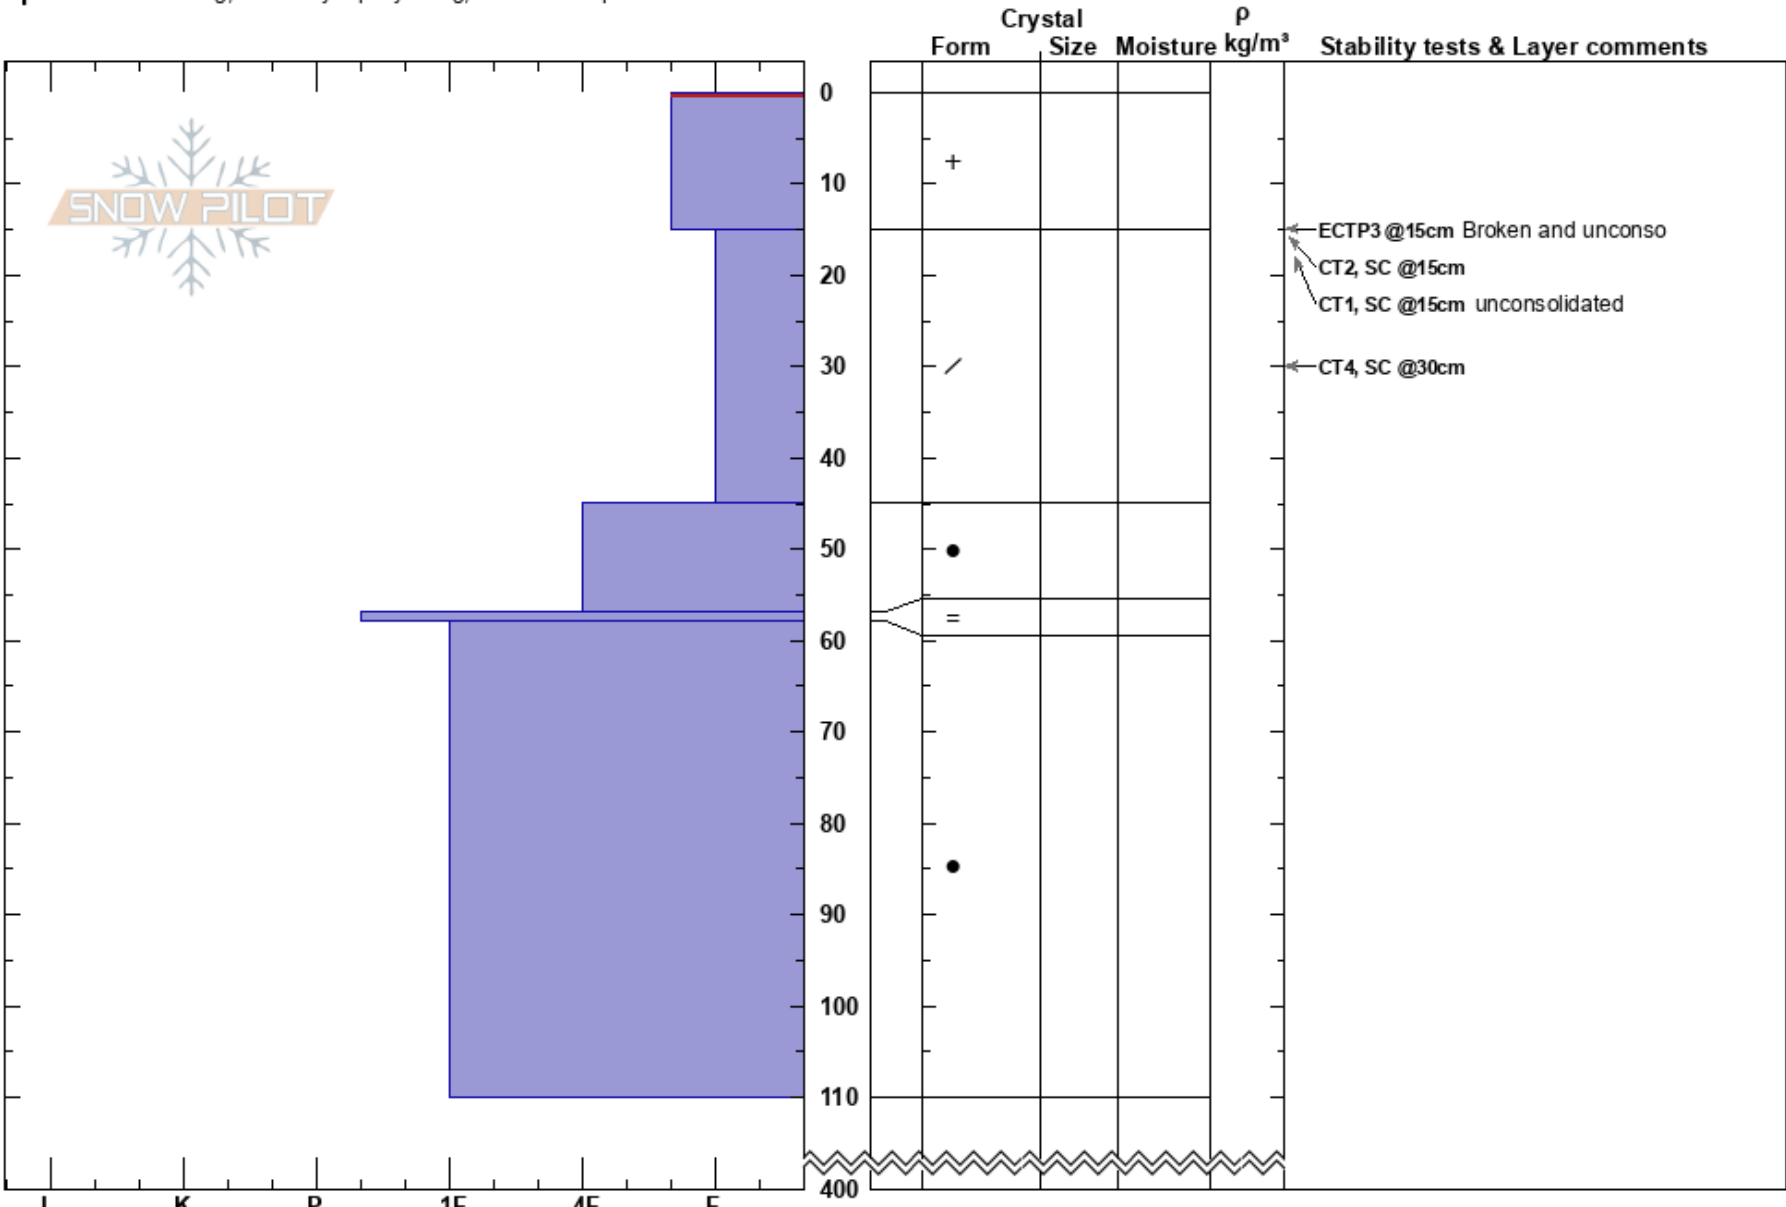

N 8302 Payette Avalanche  
 Salmon River Mountains 02/17/2018 - 12:00pm  
 ID  
 Elevation: 8038 ft  
 Aspect: N  
 Specifics: Cracking; Instability rapidly rising; We skied slope

Stability: Poor HS:400  
 Air Temperature: -10°C PF:57 0-15cm: Problematic layer  
 Sky Cover: OVC  
 Precipitation: S1  
 Wind: SW Strong