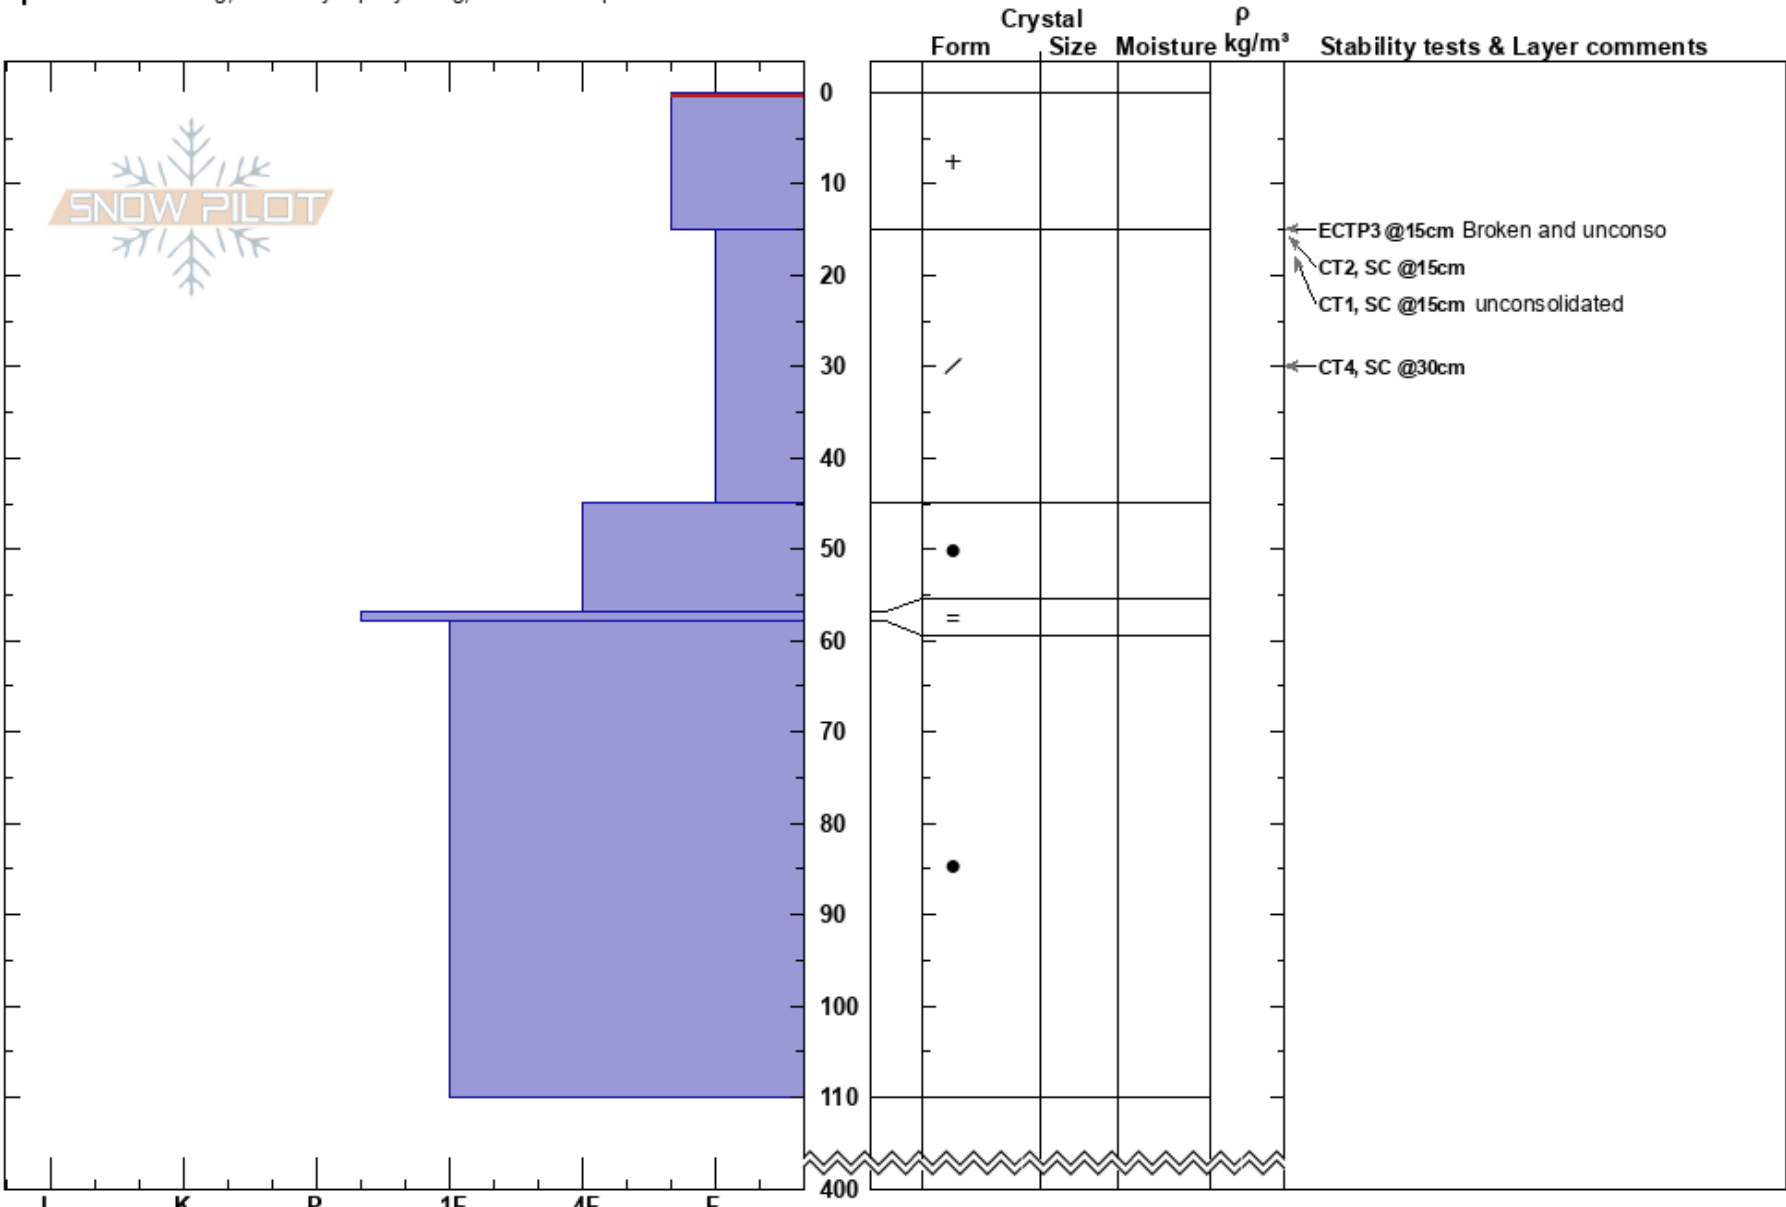

N 8302 Payette Avalanche
 Salmon River Mountains 02/17/2018 - 12:00pm
 ID
 Elevation: 8038 ft
 Aspect: N
 Specifics: Cracking; Instability rapidly rising; We skied slope

Stability: Poor HS:400
 Air Temperature: -10°C PF:57 0-15cm: Problematic layer
 Sky Cover: OVC
 Precipitation: S1
 Wind: SW Strong