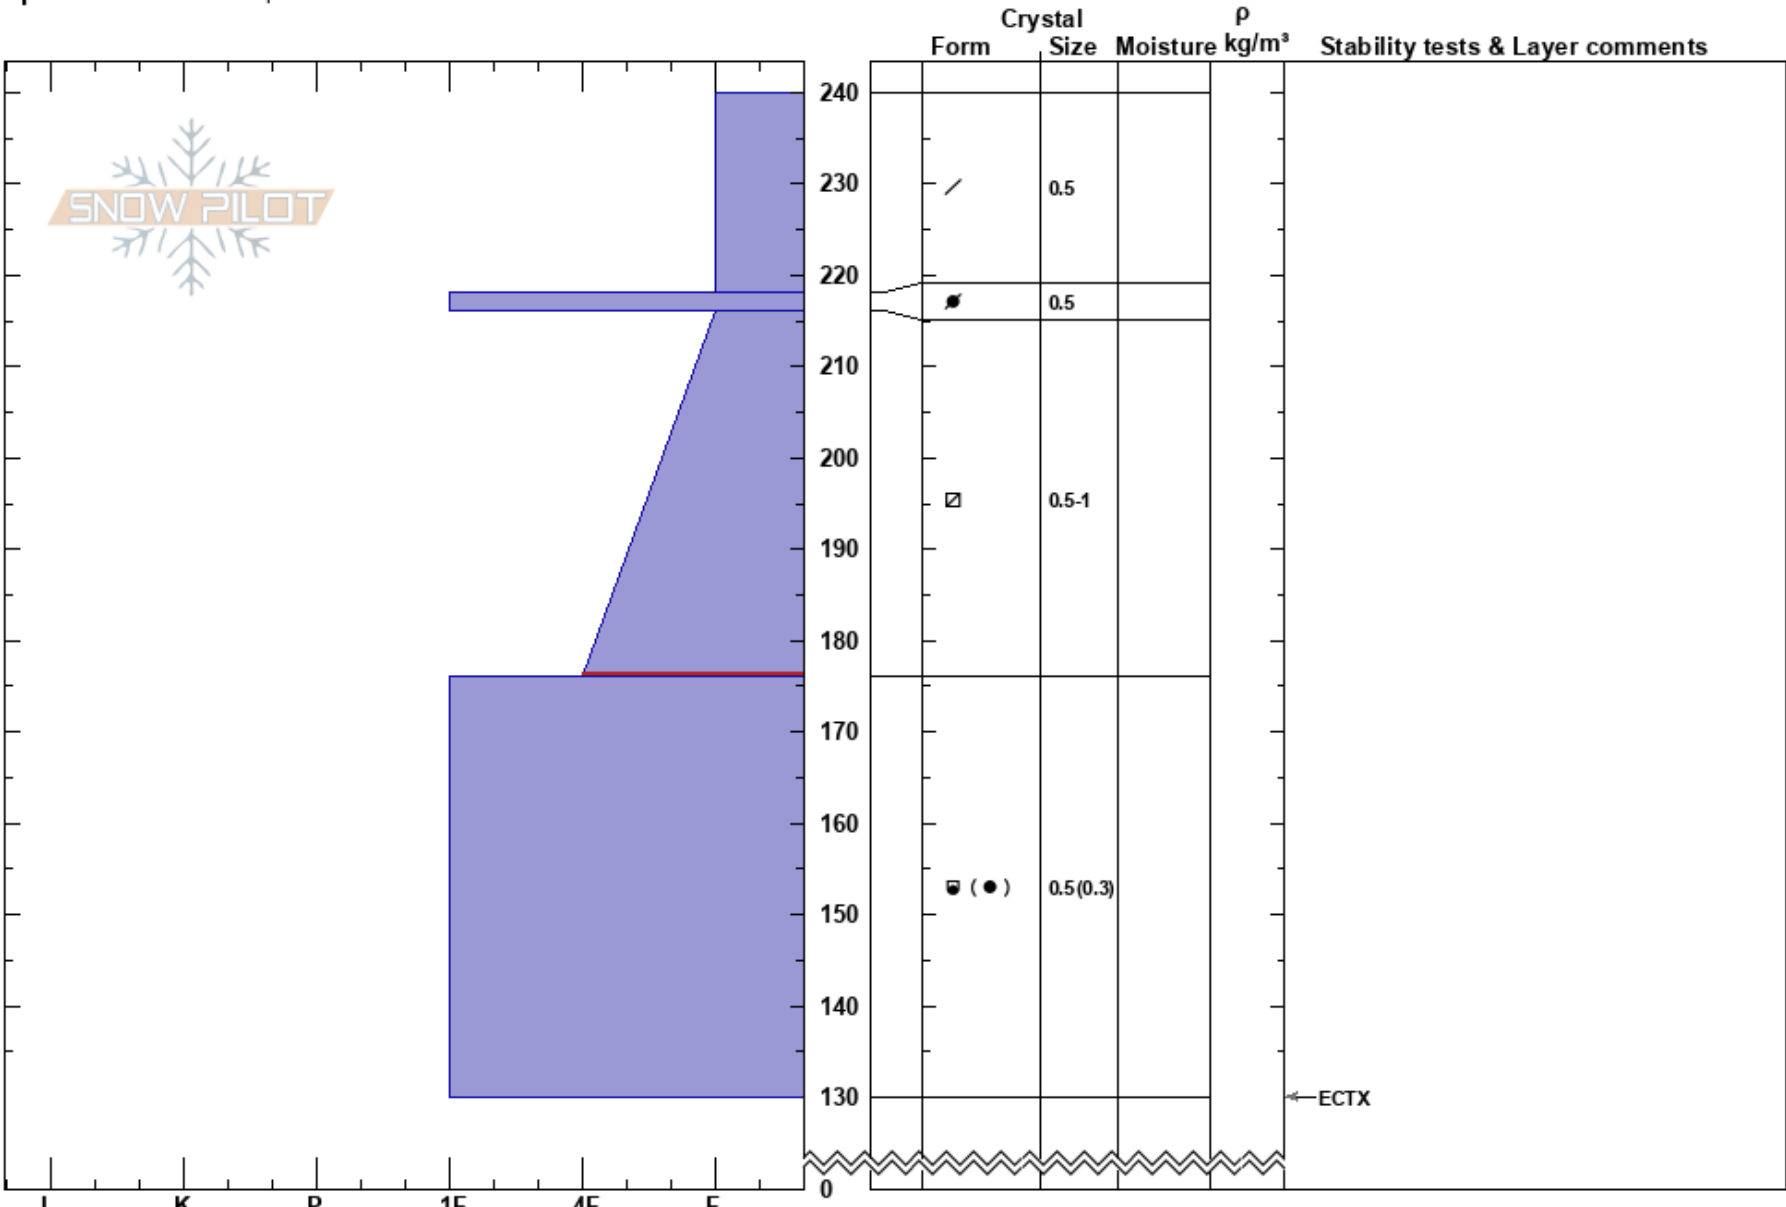

Round the corner nitwi  
 Teton Range  
 WY  
**Elevation:** 9125 ft  
**Aspect:** 0°  
**Specifics:** We skied slope

David Cain  
 01/31/2025 - 9:30am  
**Co-ord:** 43.79370N, -110.93429W  
**Slope Angle:** 37°  
**Wind Loading:** previous

**Stability:** Very Good  
**Air Temperature:** -6°C  
**Sky Cover:** OVC  
**Precipitation:** NO  
**Wind:** SW Moderate

**HS:**240  
 216-176cm:Problematic layer

Notes: