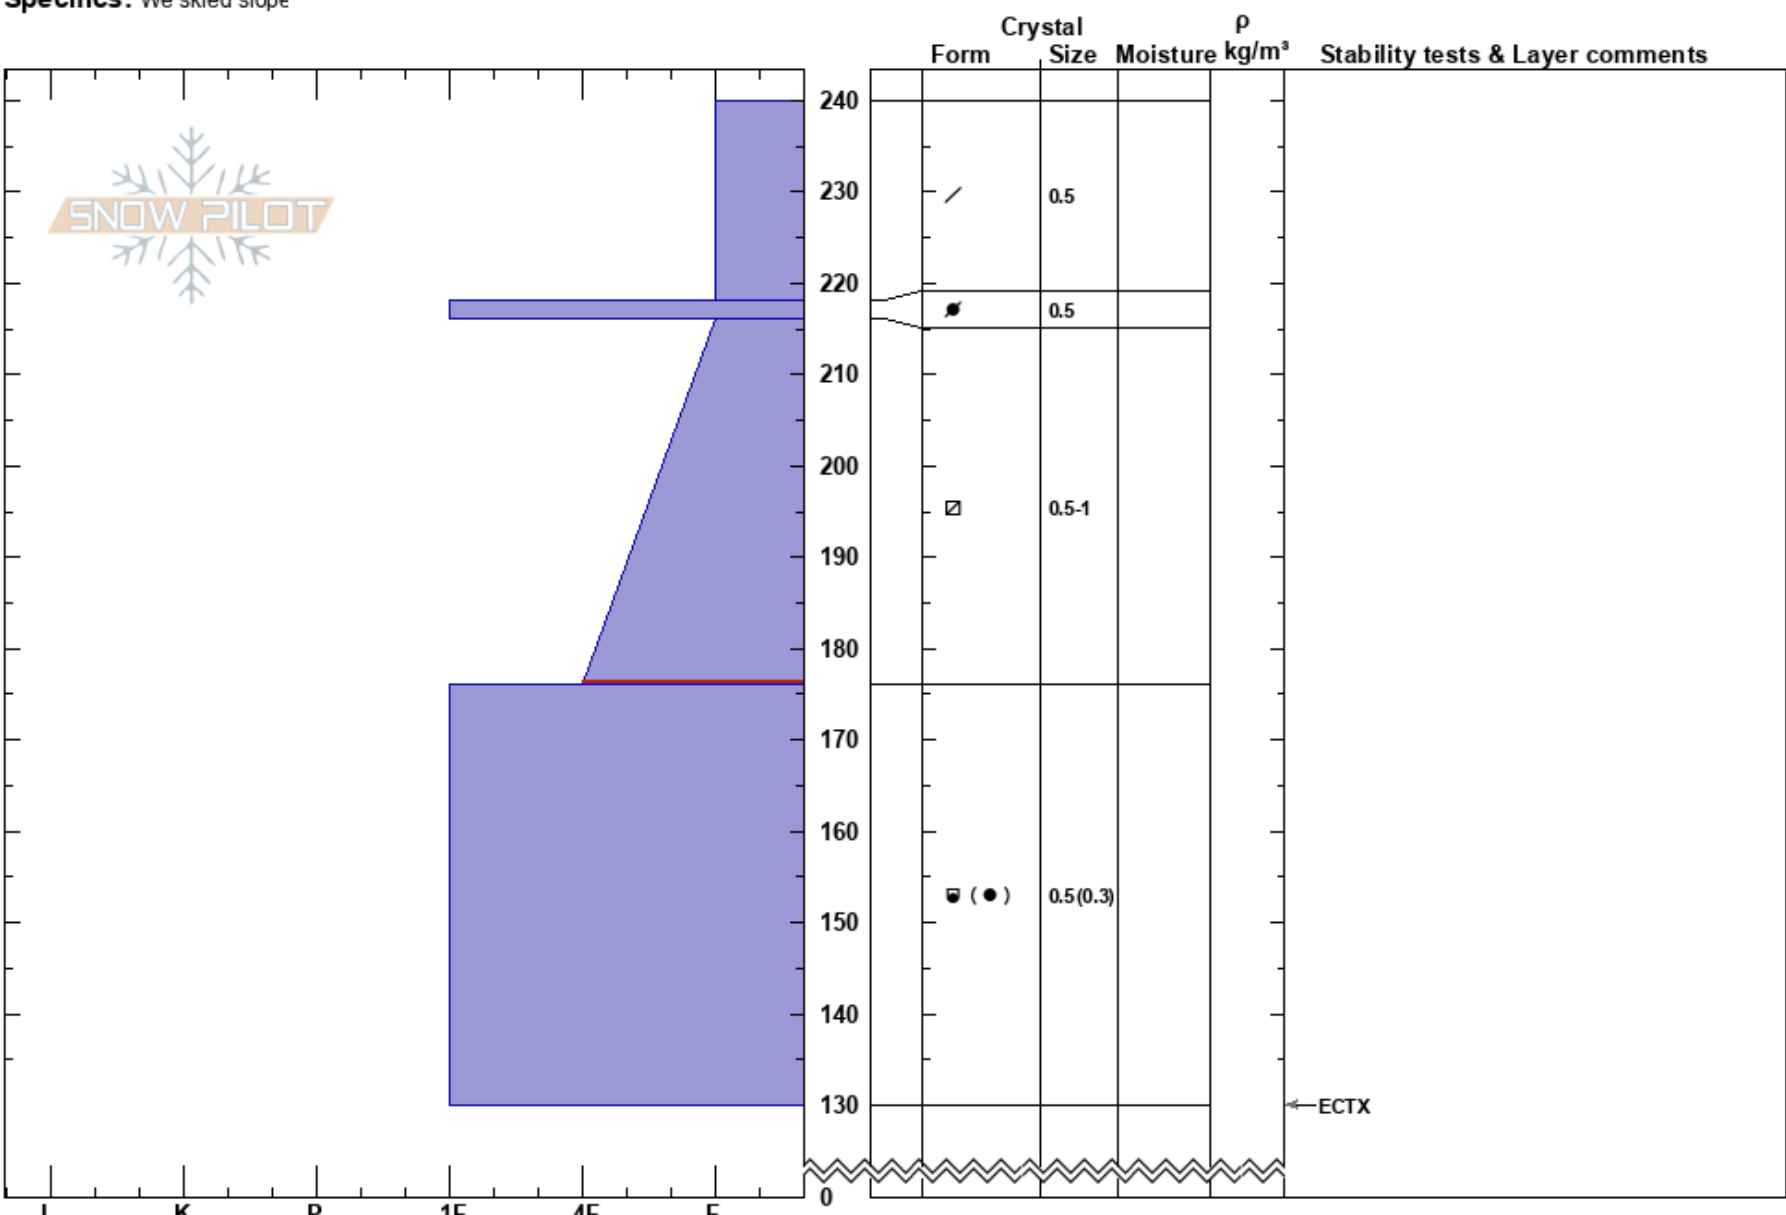

Round the corner nitwi  
 Teton Range  
 WY  
**Elevation:** 9125 ft  
**Aspect:** 0°  
**Specifics:** We skied slope

David Cain  
 01/31/2025 - 9:30am  
**Co-ord:** 43.79370N, -110.93429W  
**Slope Angle:** 37°  
**Wind Loading:** previous

**Stability:** Very Good  
**Air Temperature:** -6°C  
**Sky Cover:** OVC  
**Precipitation:** NO  
**Wind:** SW Moderate

**HS:**240  
 216-176cm:Problematic layer

Notes: