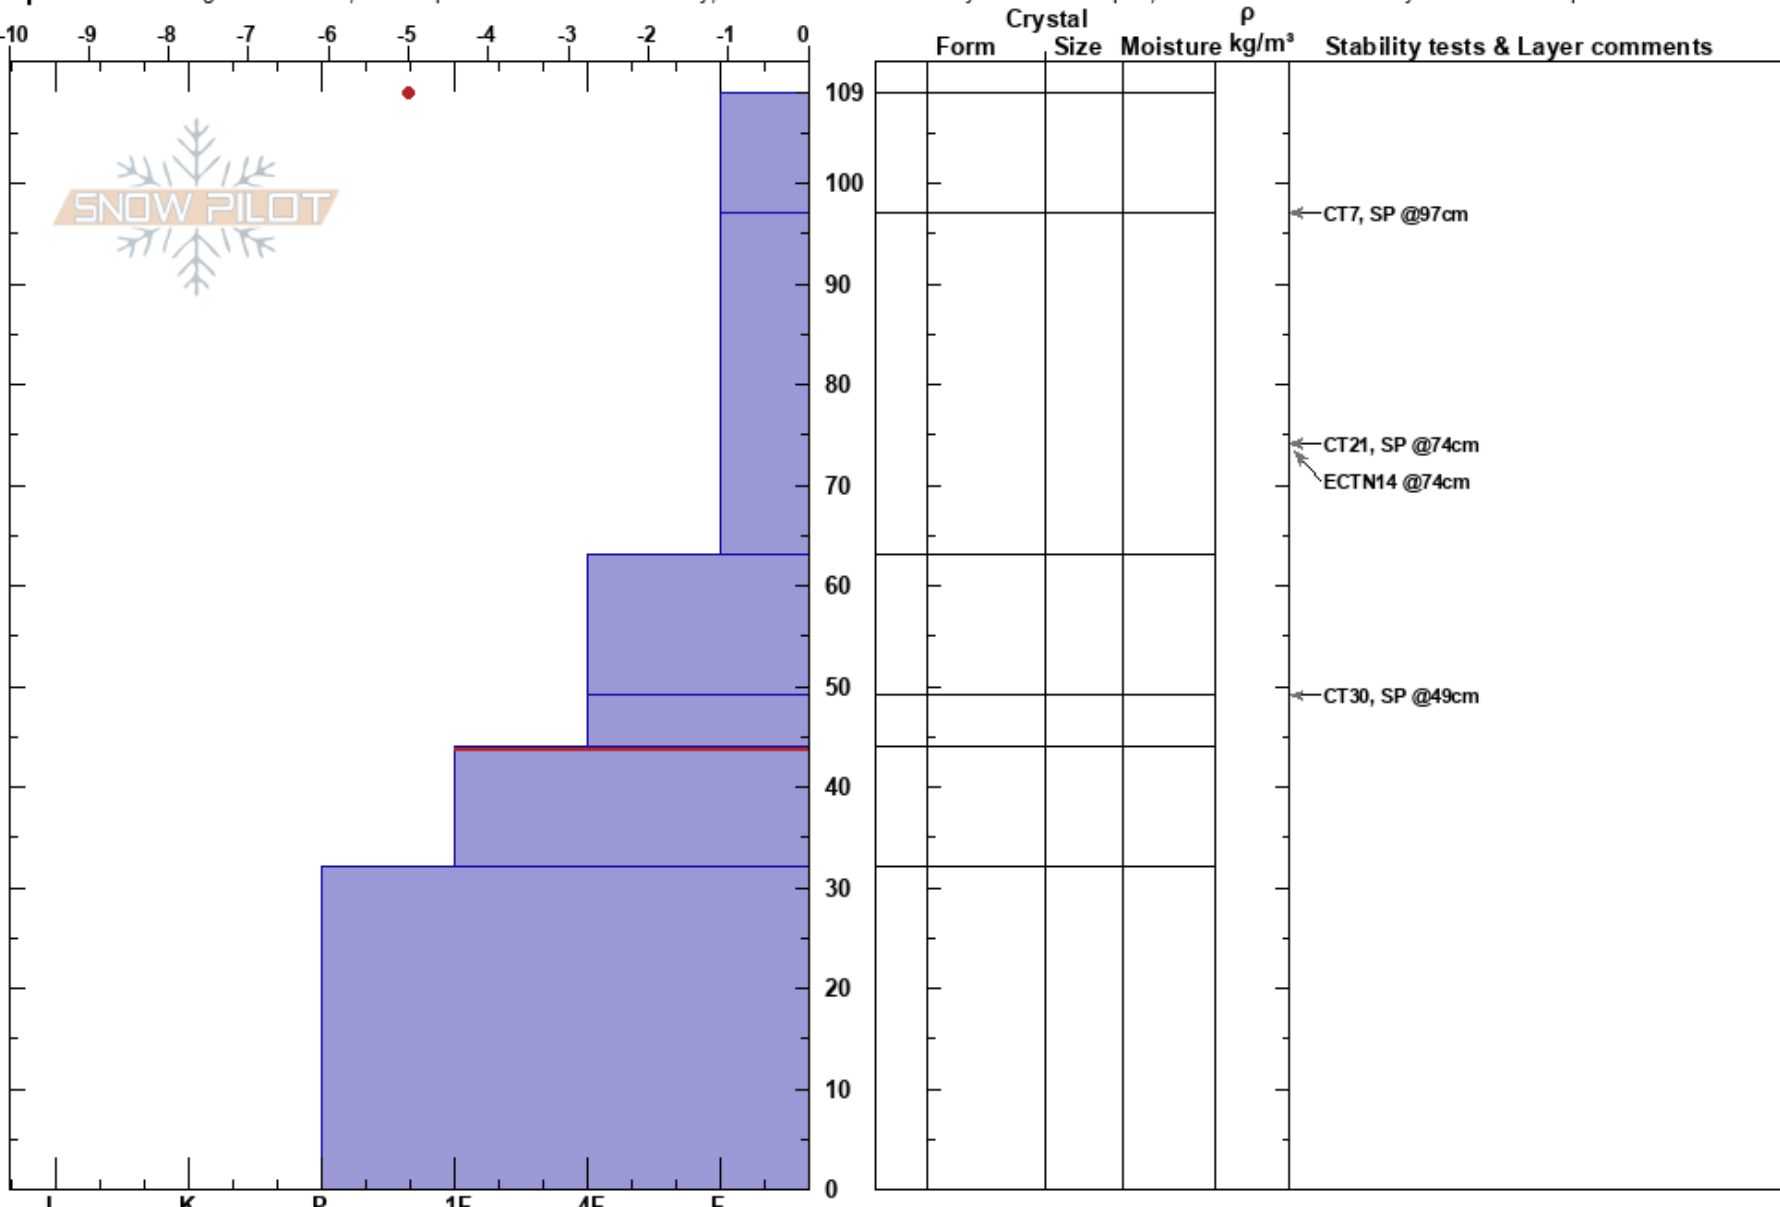

Index  
 Mont Blanc Massiff  
 France  
**Elevation:** 2396 m  
**Aspect:** NE

Riann Riedel  
 31/01/2025 - 10:00  
**Co-ord:** 45.96891N, 6.87315W  
**Slope Angle:** 5°  
**Wind Loading:** previous

**Stability:** Fair  
**Air Temperature:** -6°C  
**Sky Cover:** X  
**Precipitation:** NO  
**Wind:**

**HS:** 109  
**Layer Notes:**  
 44-32cm: Problematic layer

**Specifics:** Pit dug in a Ski Area; Pit is representative of backcountry; Recent avalanche activity on similar slopes; Recent avalanche activity on different slopes

**Notes:** total HS was around 300cm, though we only dug just beyond pertinent layers.  
 Storm slab and wind slab seem to be the issues at hand.