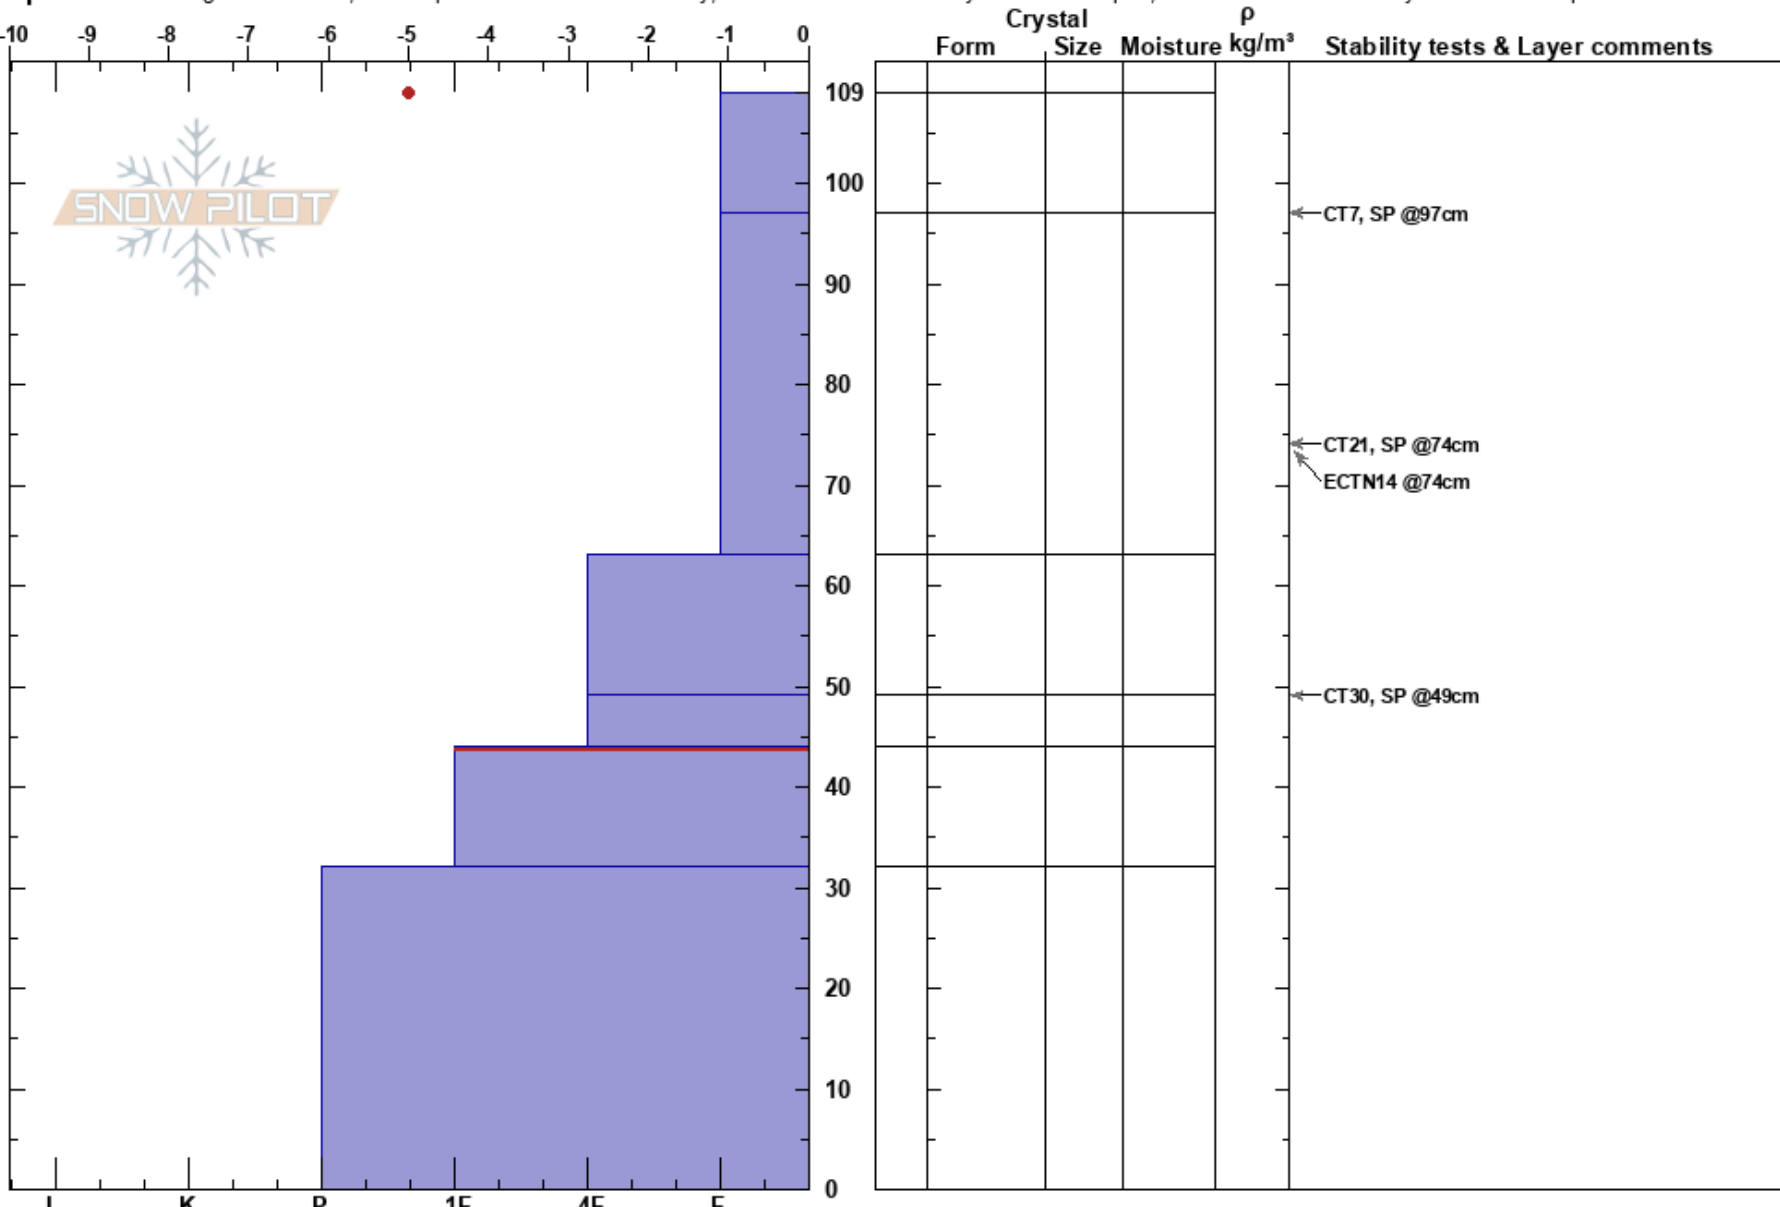

Index
 Mont Blanc Massiff
 France
Elevation: 2396 m
Aspect: NE

Riann Riedel
 31/01/2025 - 10:00
Co-ord: 45.96891N, 6.87315W
Slope Angle: 5°
Wind Loading: previous

Stability: Fair
Air Temperature: -6°C
Sky Cover: X
Precipitation: NO
Wind:

HS: 109
Layer Notes:
 44-32cm: Problematic layer

Specifics: Pit dug in a Ski Area; Pit is representative of backcountry; Recent avalanche activity on similar slopes; Recent avalanche activity on different slopes

Notes: total HS was around 300cm, though we only dug just beyond pertinent layers.
 Storm slab and wind slab seem to be the issues at hand.