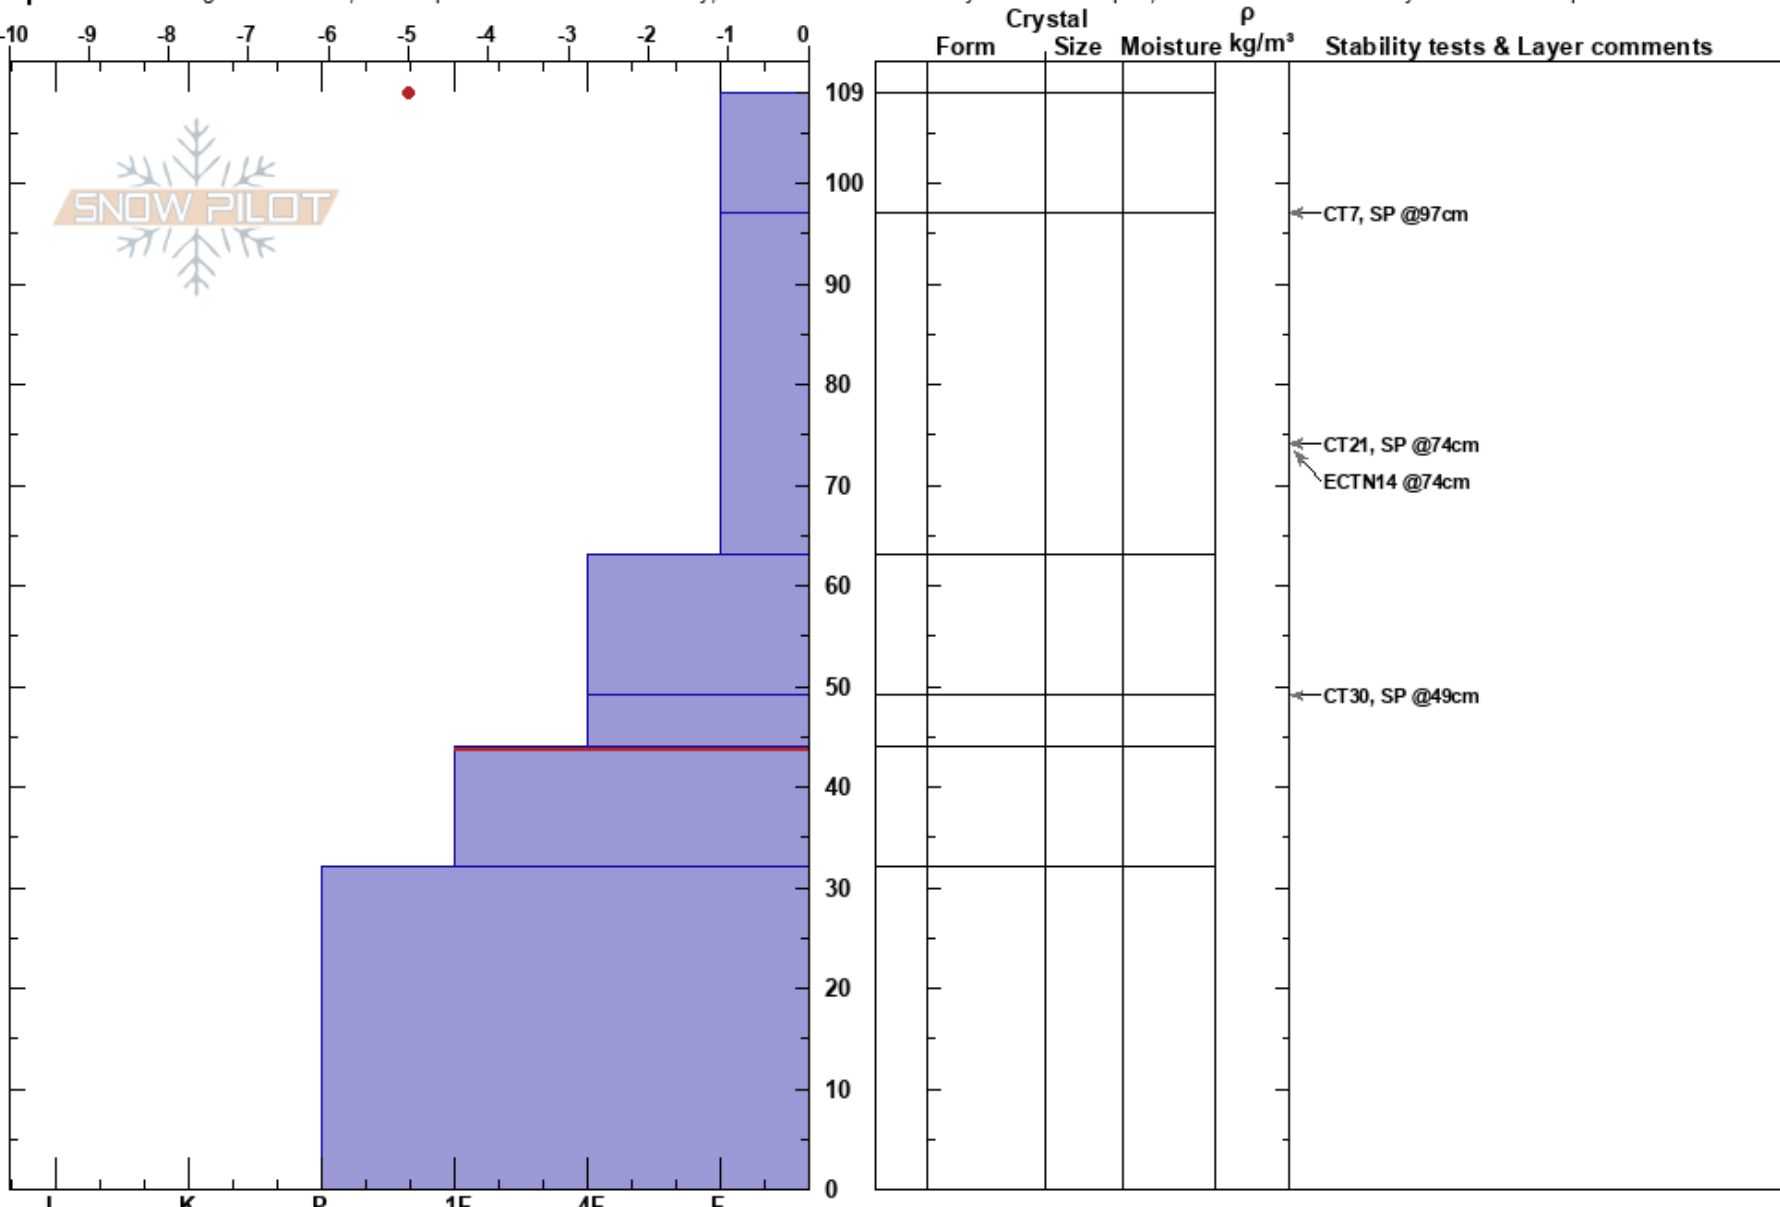

Index
 Mont Blanc Massiff
 France
Elevation: 2396 m
Aspect: NE

Riann Riedel
 31/01/2025 - 10:00
Co-ord: 45.96891N, 6.87315W
Slope Angle: 5°
Wind Loading: previous

Stability: Fair
Air Temperature: -6°C
Sky Cover: X
Precipitation: NO
Wind:

HS:109
Layer Notes:
 44-32cm: Problematic layer

Specifics: Pit dug in a Ski Area; Pit is representative of backcountry; Recent avalanche activity on similar slopes; Recent avalanche activity on different slopes

Notes: total HS was around 300cm, though we only dug just beyond pertinent layers.
 Storm slab and wind slab seem to be the issues at hand.