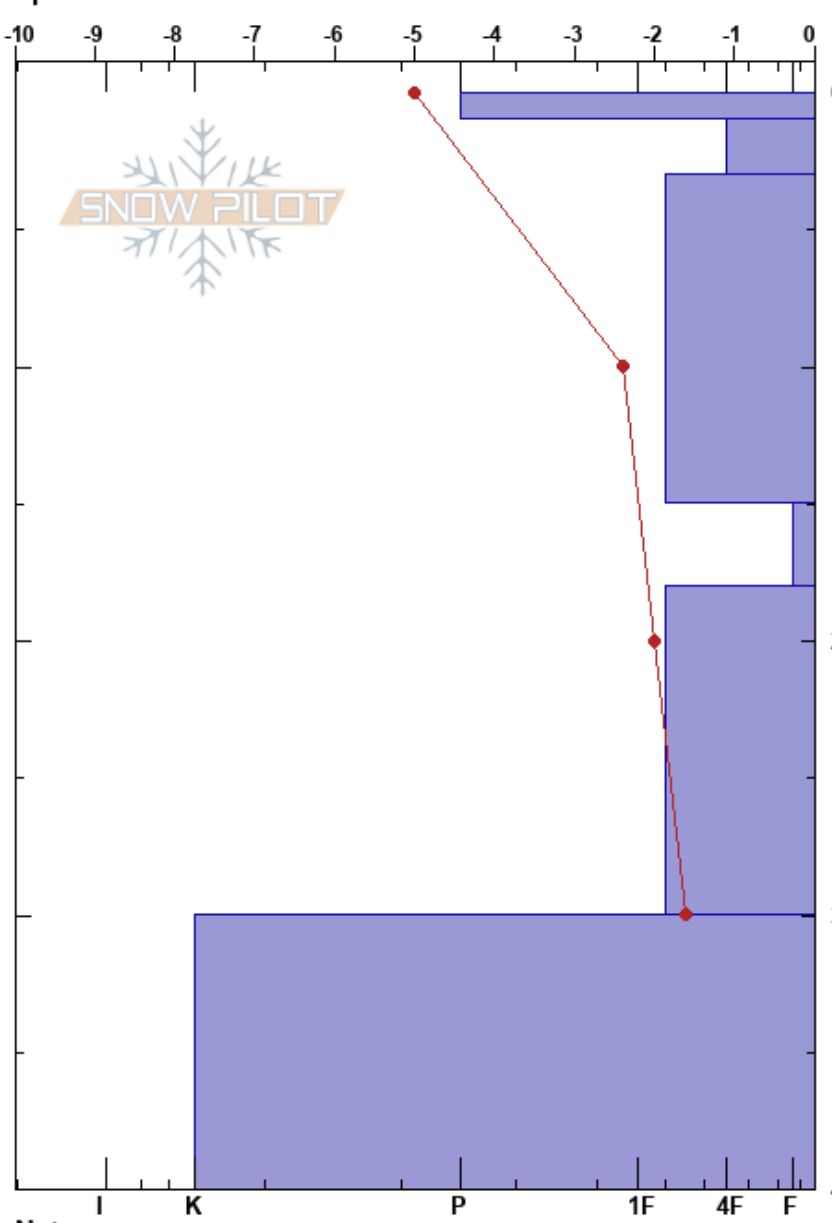

Leråravin V
 Mullfjället
 Sweden
 Elevation: 810 m
 Aspect: W
 Specifics:

Karin Trolin
 31/01/2025 - 11:00
 Co-ord: 63.41307N, 12.93977E
 Slope Angle: 30°
 Wind Loading: yes

Stability: **HS:55**
 Air Temperature: -5°C
 Sky Cover: X
 Precipitation: S-1
 Wind: NW Moderate

PF:15
 0-1cm: bara några mm tjockt
 15-18cm: Problematic layer

Form	Crystal		Moisture	ρ kg/m³	Stability tests & Layer comments
	Size				
					0-1cm: bara några mm tjockt
□ (V)	2(3)				←ECTN2 @17cm @FC2.5 (SH)
/ (□)					
⊙⊙					